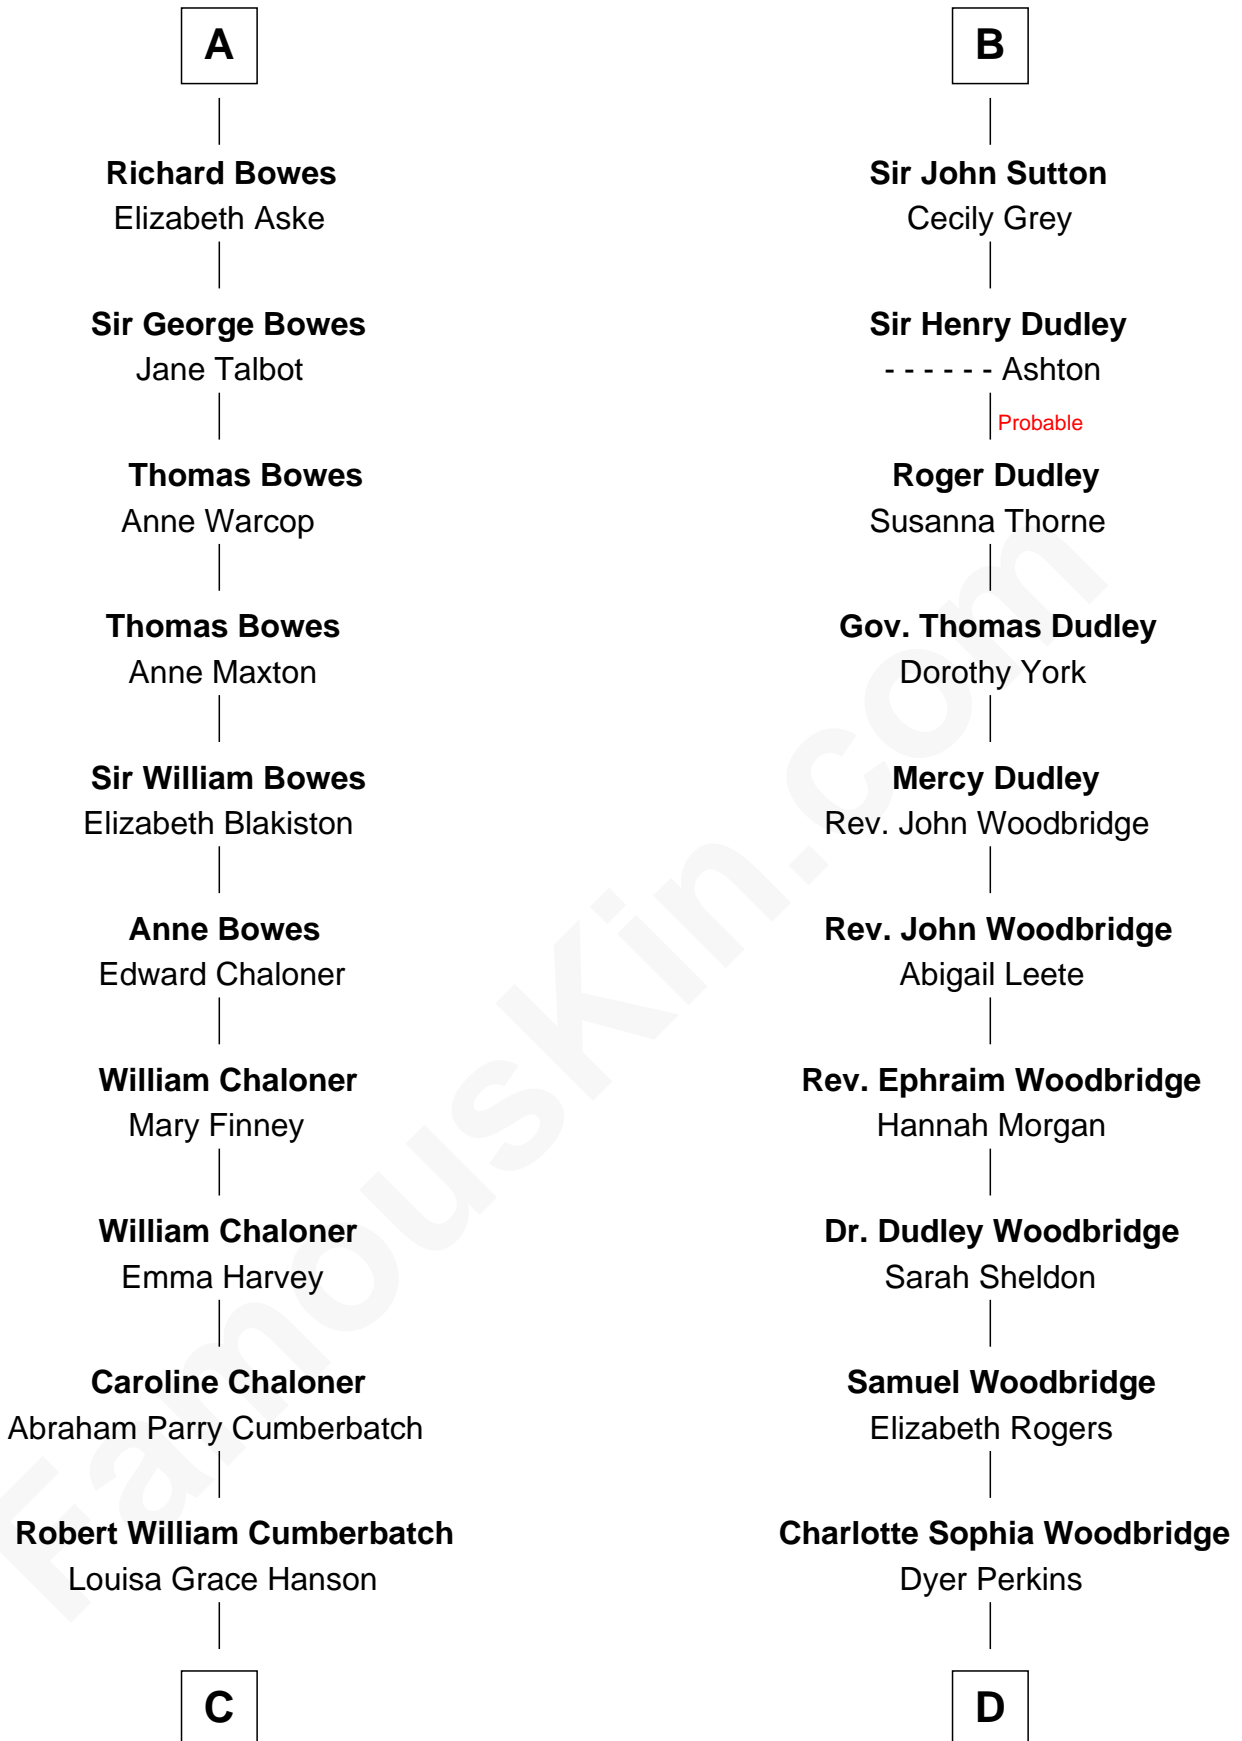

FamousKin.com
Relationship Chart of
Benedict Cumberbatch
Movie, Television and Stage Actor

20th cousin of

Humphrey Bogart
Movie Actor

Sir Edmund Mortimer
 Margaret de Fiennes

C

Henry Alfred Cumberbatch

Hélène Gertrude Rees

Henry Carlton Cumberbatch

Pauline Ellen Laing Congdon

Timothy Carlton Congdon Cumberbatch

Wanda Ventham

Benedict Cumberbatch

Movie, Television and Stage Actor

D

Elizabeth Rogers Perkins