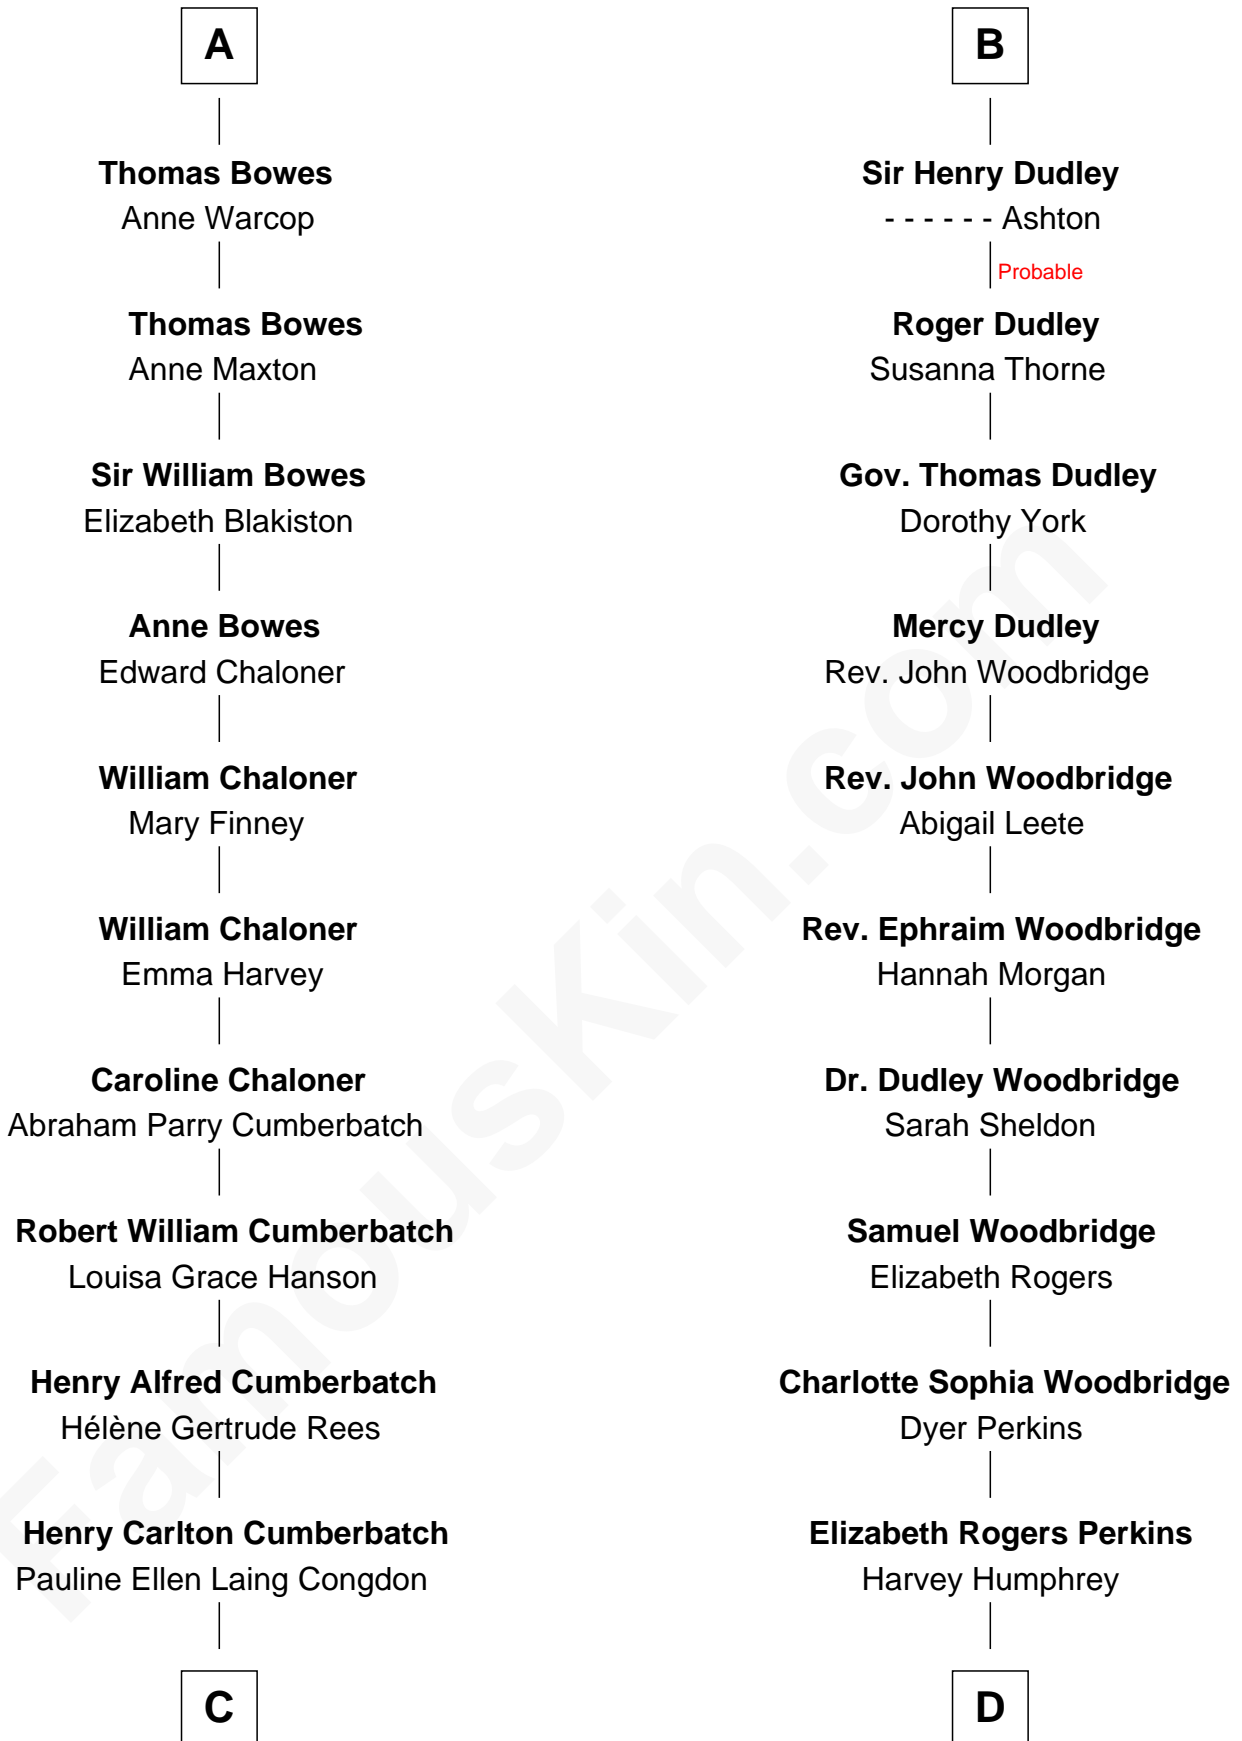

## Relationship Chart of

**Benedict Cumberbatch**  
*Movie, Television and Stage Actor*

18th cousin 1 time removed of

**Humphrey Bogart**  
*Movie Actor*

**Edmund Fitzalan**  
 Alice de Warenne

**C**

**Timothy Carlton Congdon Cumberbatch**

Wanda Ventham

**Benedict Cumberbatch**

*Movie, Television and Stage Actor*

**D**

**John Perkins Humphrey**

Frances Dewey Churchill

**Maud Humphrey**

Dr. Belmont Deforest Bogart