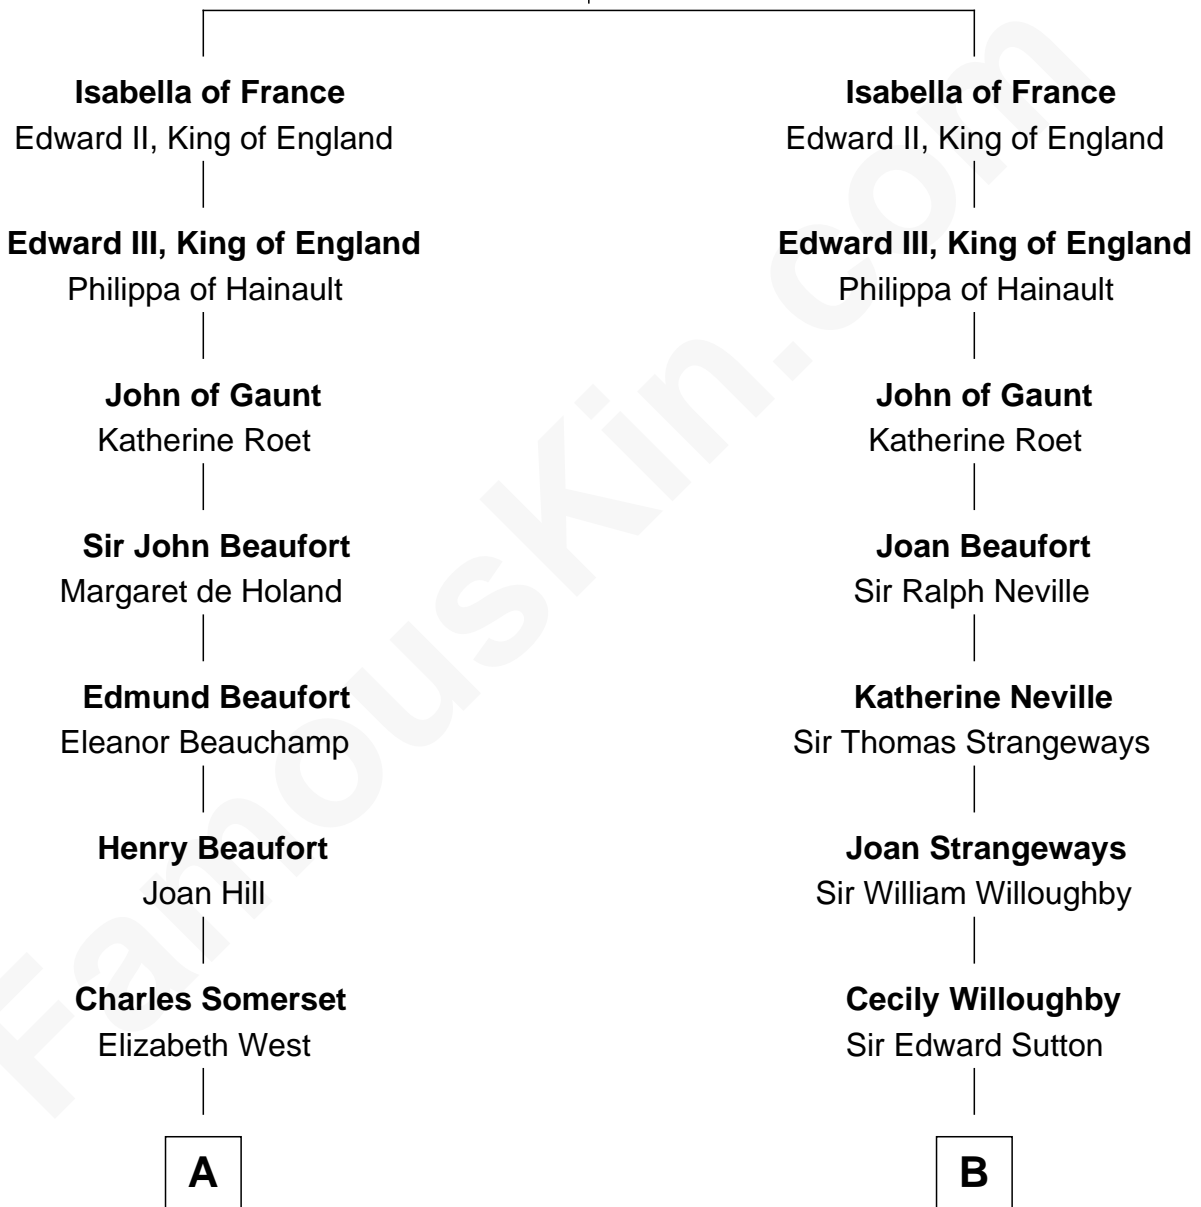

# FamousKin.com Relationship Chart of

**Benedict Cumberbatch**  
*Movie, Television and Stage Actor*

20th cousin 1 time removed of

**Humphrey Bogart**  
*Movie Actor*

**King Philip IV of France**  
Joan of Navarre

**C**

**Robert William Cumberbatch**

Louisa Grace Hanson

**Henry Alfred Cumberbatch**

Hélène Gertrude Rees

**Henry Carlton Cumberbatch**

Pauline Ellen Laing Congdon

**Timothy Carlton Congdon Cumberbatch**