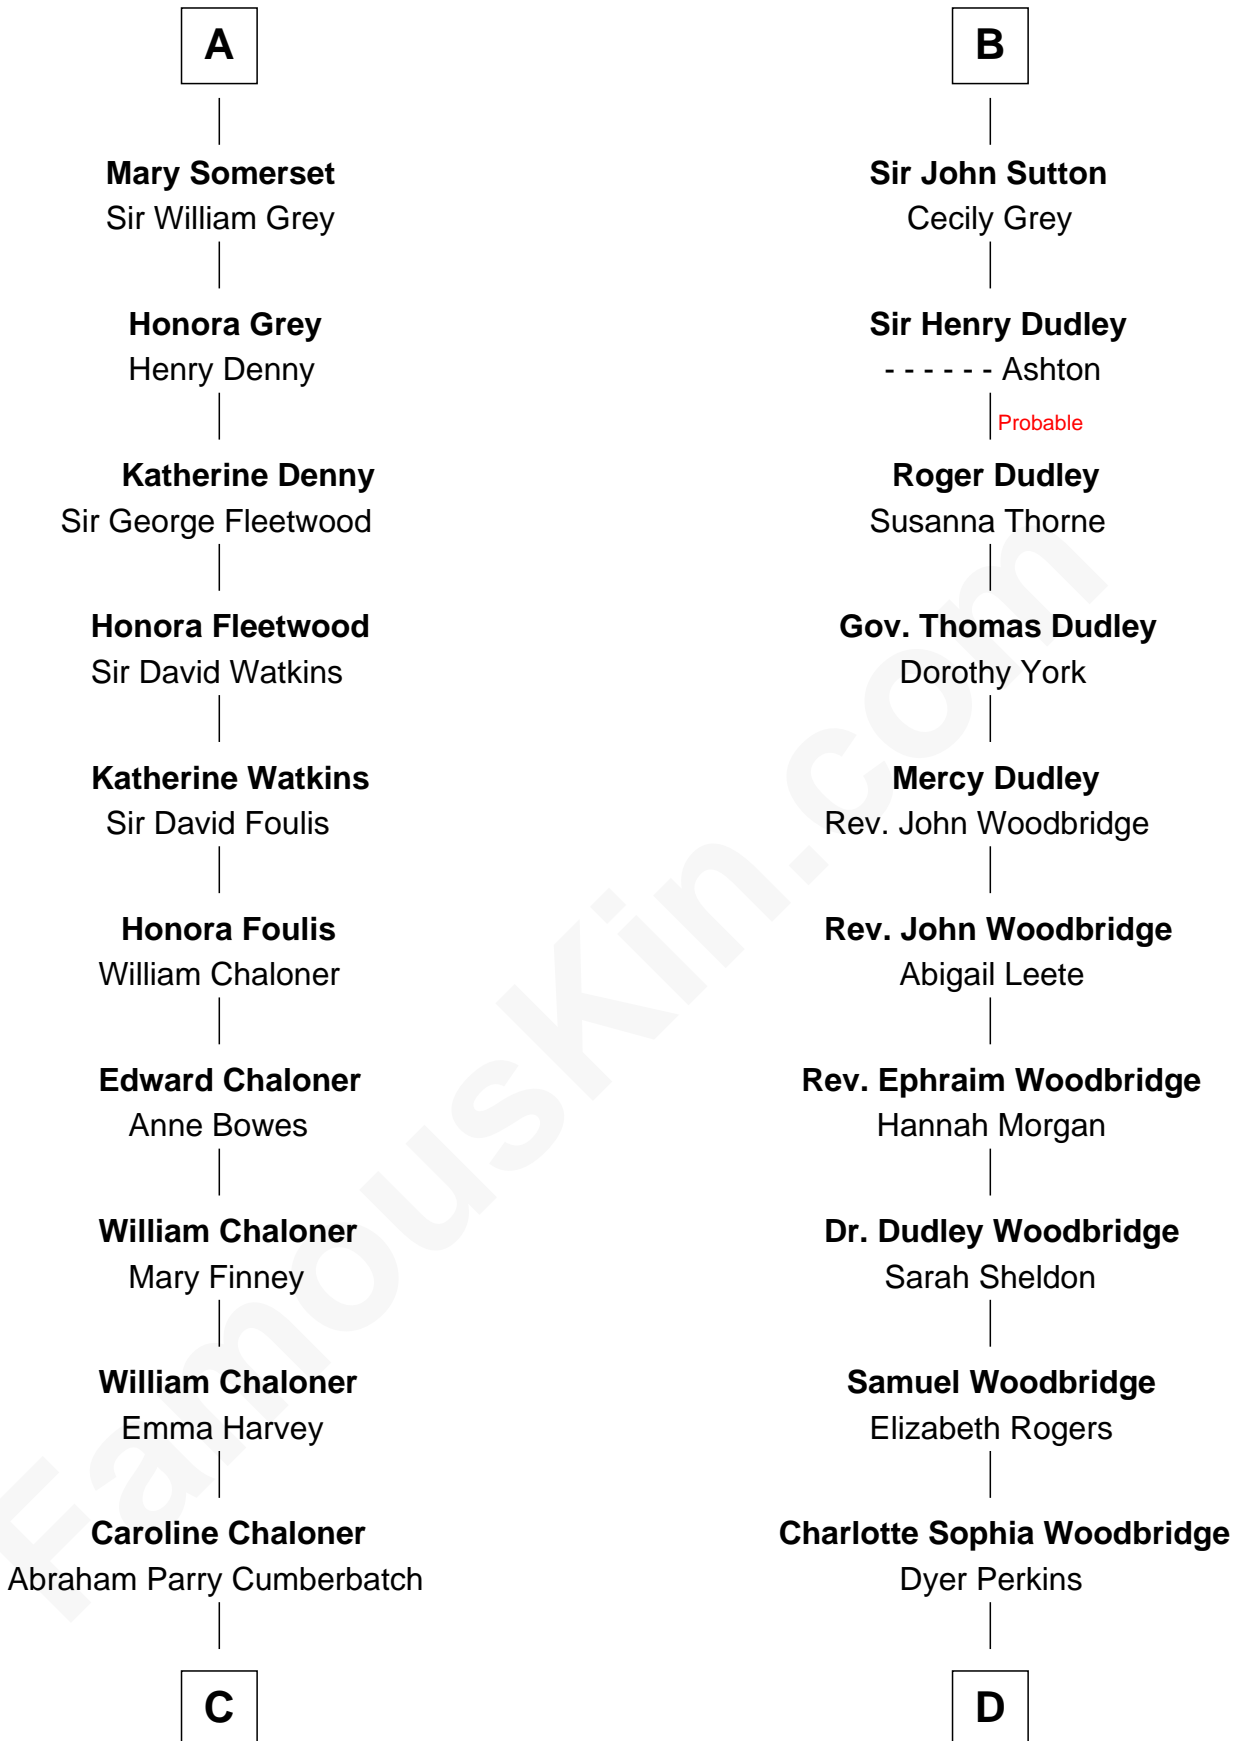

# FamousKin.com Relationship Chart of

**Benedict Cumberbatch**  
*Movie, Television and Stage Actor*

20th cousin 1 time removed of

**Humphrey Bogart**  
*Movie Actor*

**King Philip IV of France**  
Joan of Navarre

**C**

**Robert William Cumberbatch**

Louisa Grace Hanson

**Henry Alfred Cumberbatch**

Hélène Gertrude Rees

**Henry Carlton Cumberbatch**

Pauline Ellen Laing Congdon

**Timothy Carlton Congdon Cumberbatch**

Wanda Ventham

**Benedict Cumberbatch**

*Movie, Television and Stage Actor*

**D**

**Elizabeth Rogers Perkins**

Harvey Humphrey

**John Perkins Humphrey**

Frances Dewey Churchill