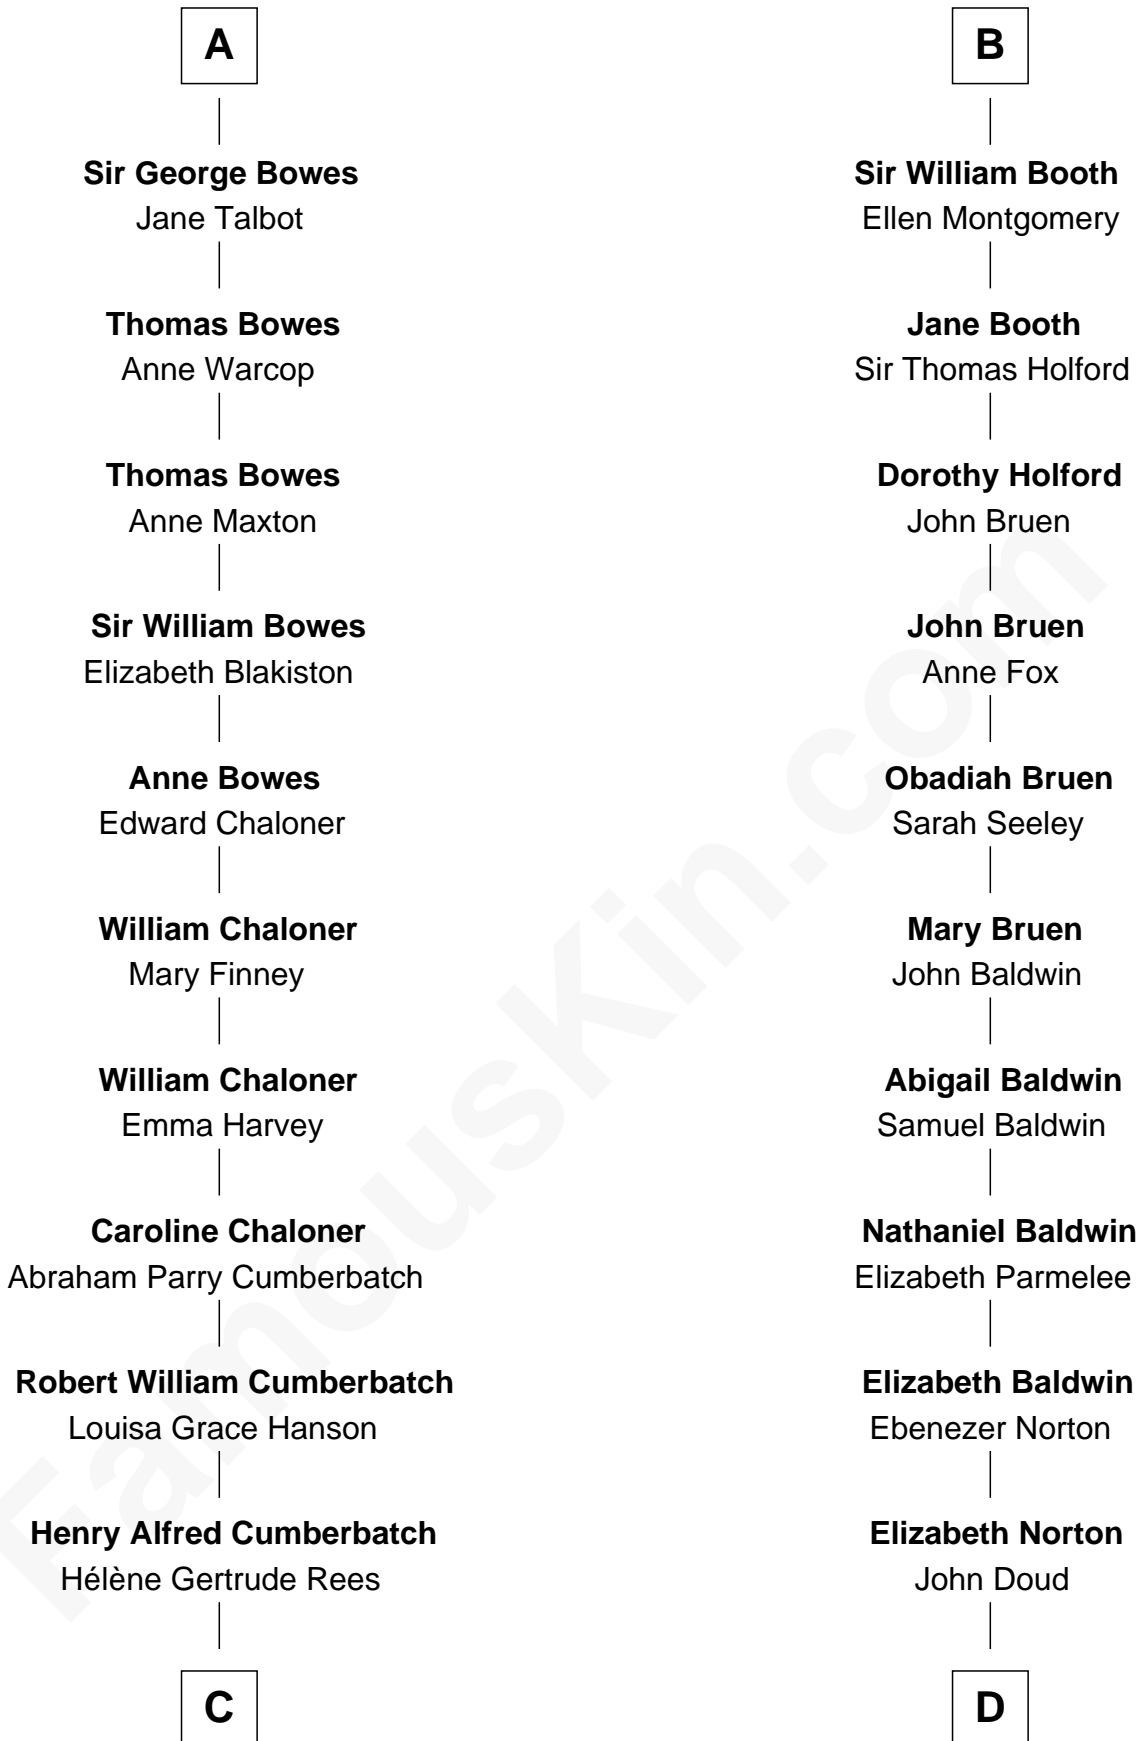

## Relationship Chart of

**Benedict Cumberbatch**

*Movie, Television and Stage Actor*

19th cousin 2 times removed of

**Humphrey Bogart**

*Movie Actor*

**C**

**Henry Carlton Cumberbatch**

Pauline Ellen Laing Congdon

**Timothy Carlton Congdon Cumberbatch**

Wanda Ventham

**Benedict Cumberbatch**

*Movie, Television and Stage Actor*

**D**

**Rachel Doud**

Jonathan Humphrey

**Harvey Humphrey**

Elizabeth Rogers Perkins

**John Perkins Humphrey**

Frances Dewey Churchill

**Maud Humphrey**

Dr. Belmont Deforest Bogart

**Humphrey Bogart**

*Movie Actor*