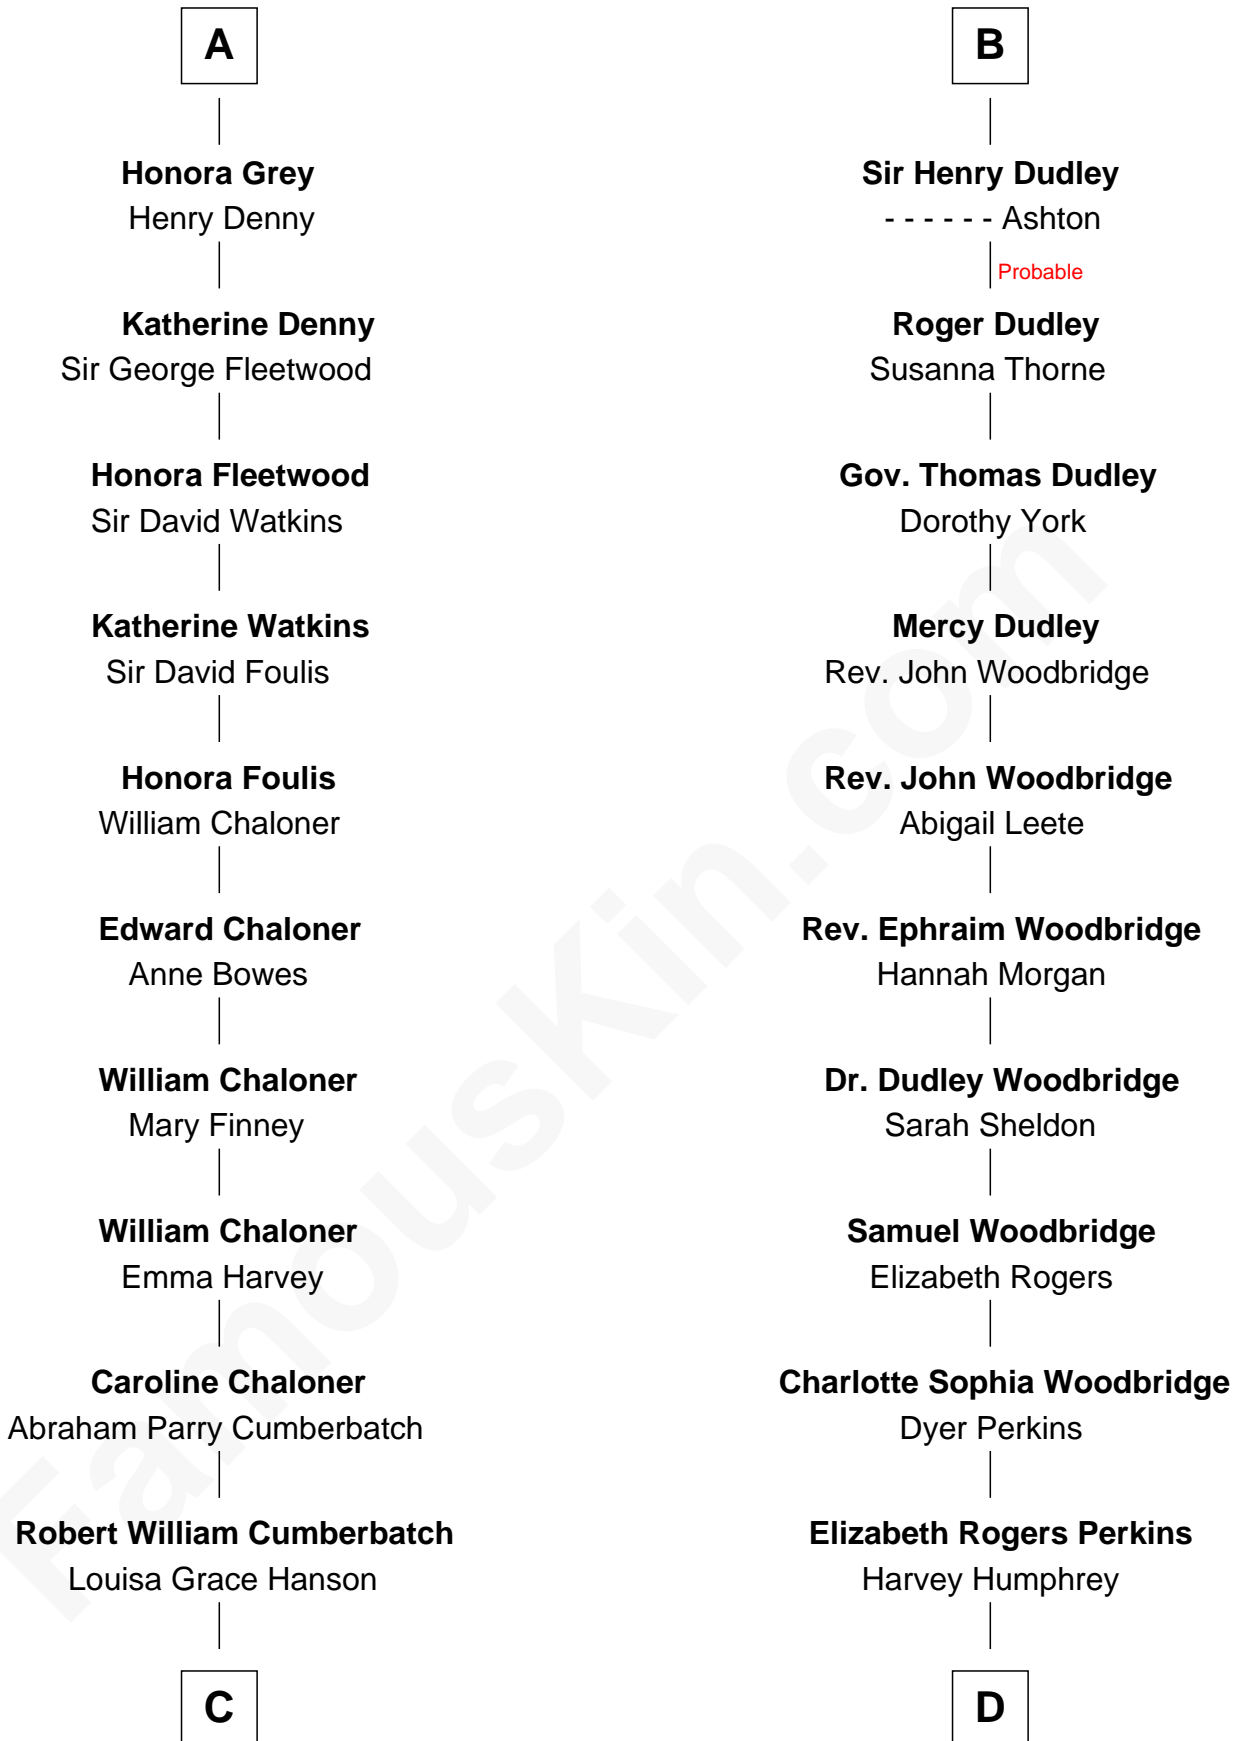

# FamousKin.com Relationship Chart of

**Benedict Cumberbatch**  
*Movie, Television and Stage Actor*

19th cousin 1 time removed of

**Humphrey Bogart**  
*Movie Actor*

**C**

**Henry Alfred Cumberbatch**  
Hélène Gertrude Rees

**Henry Carlton Cumberbatch**  
Pauline Ellen Laing Congdon

**Timothy Carlton Congdon Cumberbatch**  
Wanda Ventham

**Benedict Cumberbatch**  
*Movie, Television and Stage Actor*

**D**

**John Perkins Humphrey**  
Frances Dewey Churchill

**Maud Humphrey**  
Dr. Belmont Deforest Bogart

**Humphrey Bogart**  
*Movie Actor*

FamousKin.com