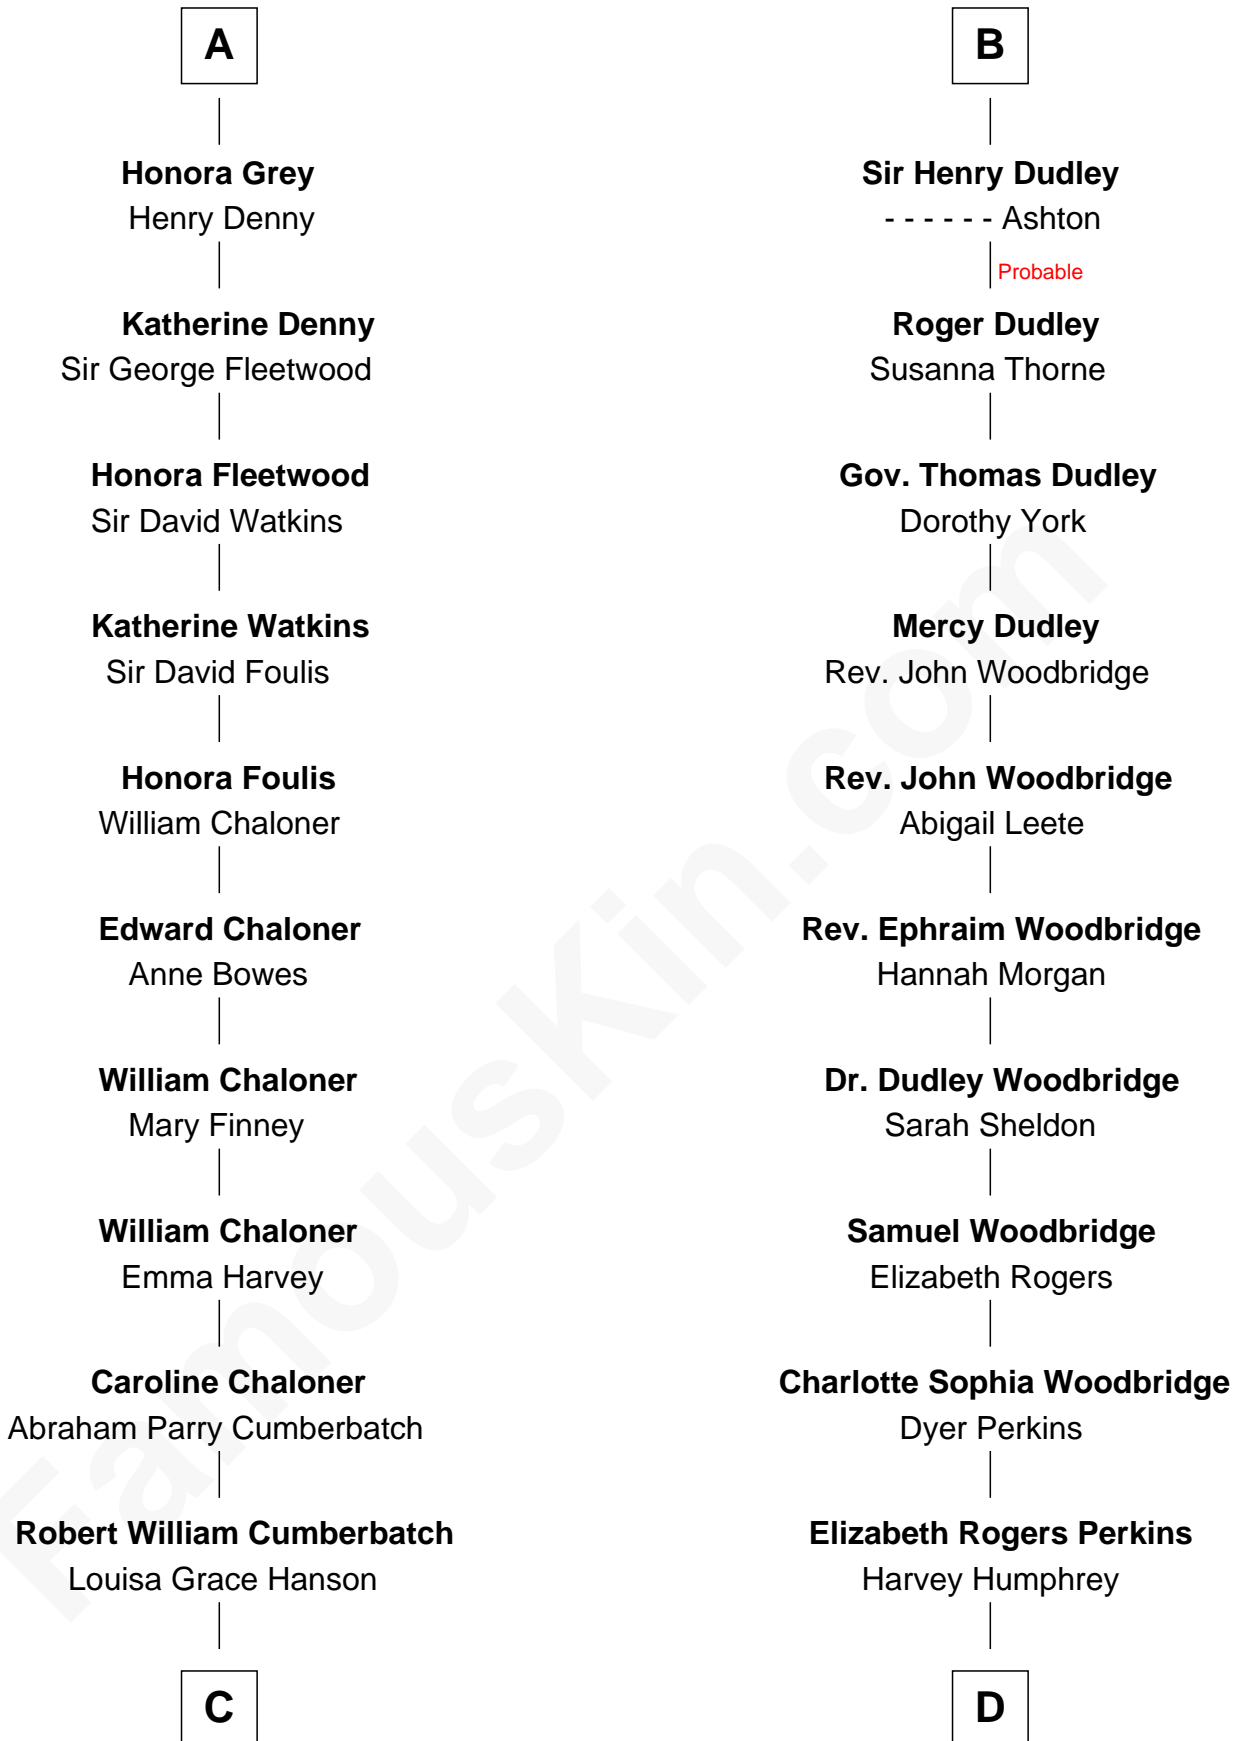

# FamousKin.com Relationship Chart of

**Benedict Cumberbatch**  
*Movie, Television and Stage Actor*

19th cousin 1 time removed of

**Humphrey Bogart**  
*Movie Actor*

**Sir Robert de Holland**  
Maude la Zouche

**C**

**Henry Alfred Cumberbatch**  
Hélène Gertrude Rees

**Henry Carlton Cumberbatch**  
Pauline Ellen Laing Congdon

**Timothy Carlton Congdon Cumberbatch**  
Wanda Ventham

**Benedict Cumberbatch**  
*Movie, Television and Stage Actor*