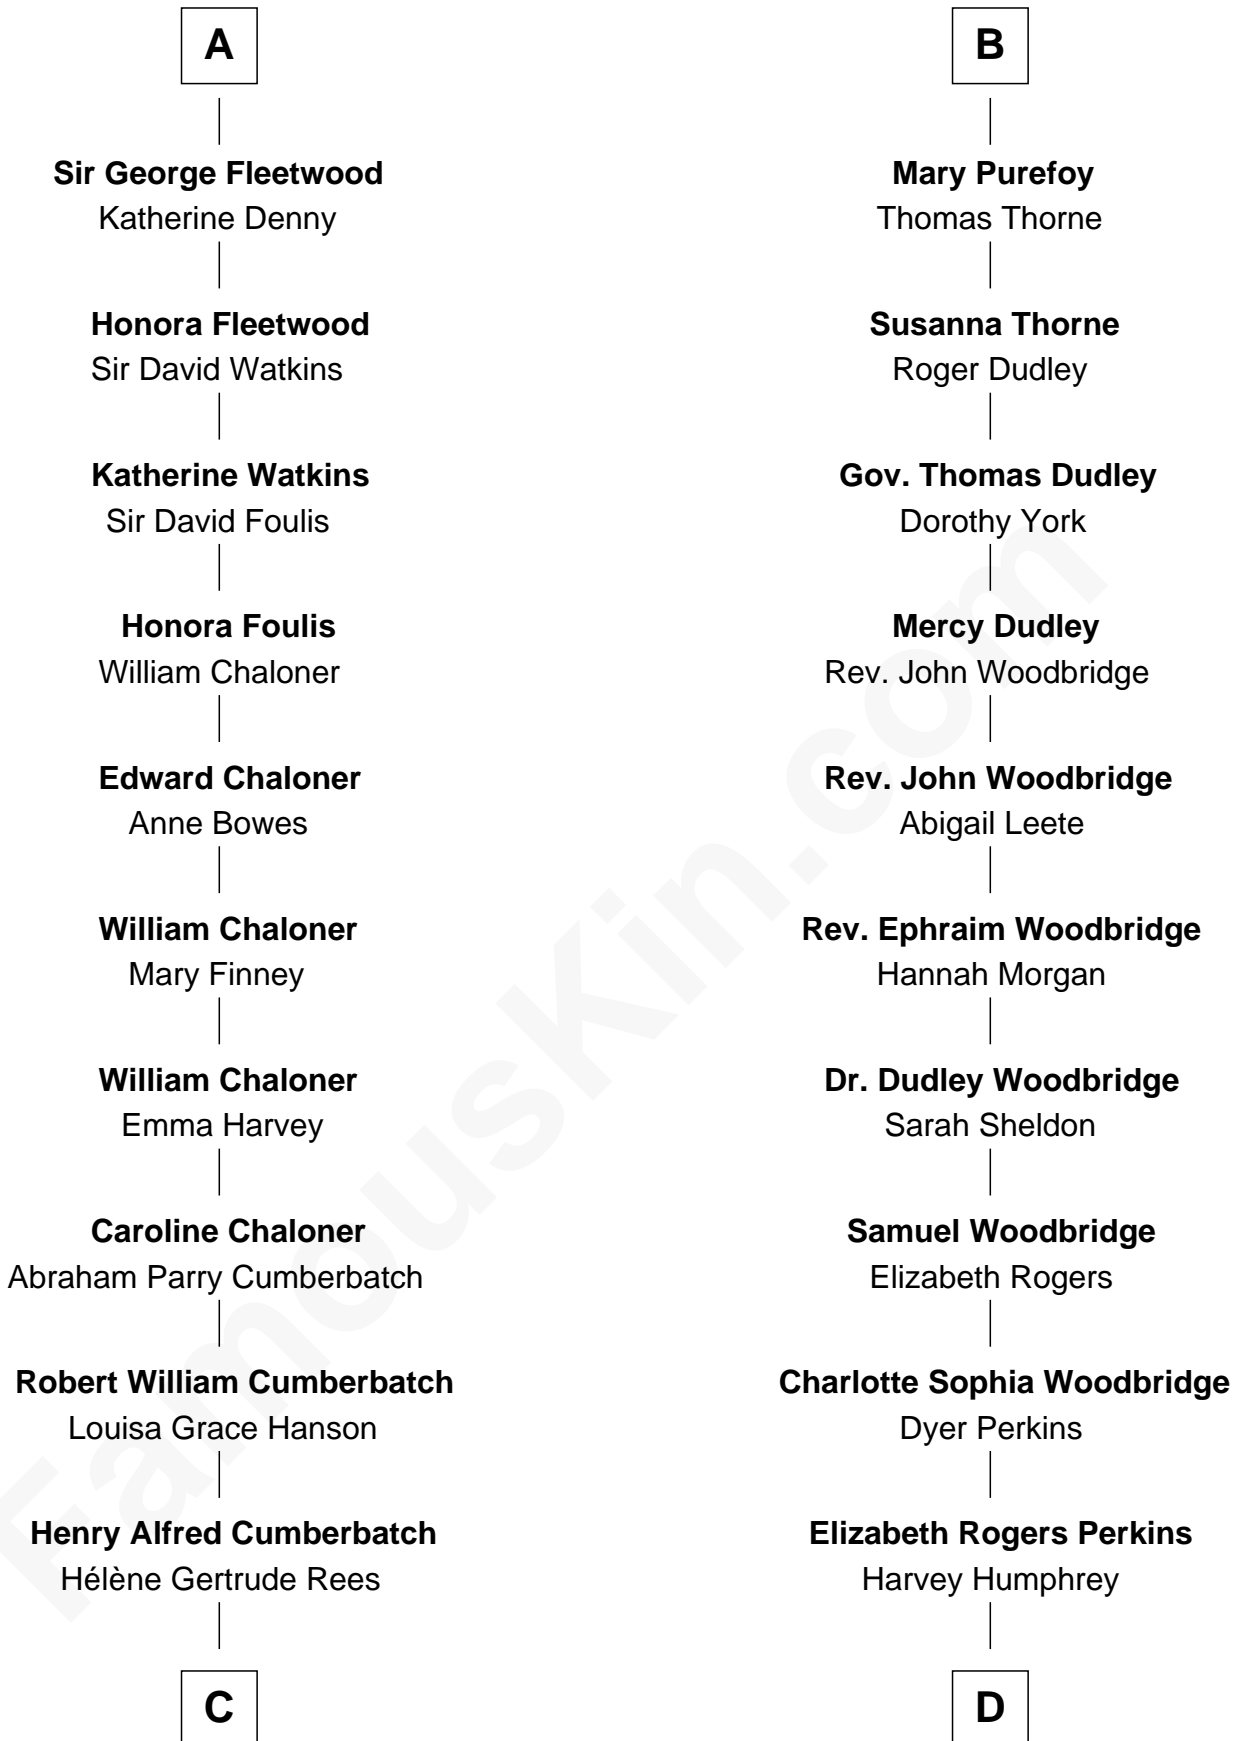

FamousKin.com
Relationship Chart of
Benedict Cumberbatch
Movie, Television and Stage Actor

19th cousin of

Humphrey Bogart
Movie Actor

Sir John Howard
 Alice de Bois

C

Henry Carlton Cumberbatch

Pauline Ellen Laing Congdon

Timothy Carlton Congdon Cumberbatch

Wanda Ventham

Benedict Cumberbatch

Movie, Television and Stage Actor

D

John Perkins Humphrey

Frances Dewey Churchill

Maud Humphrey