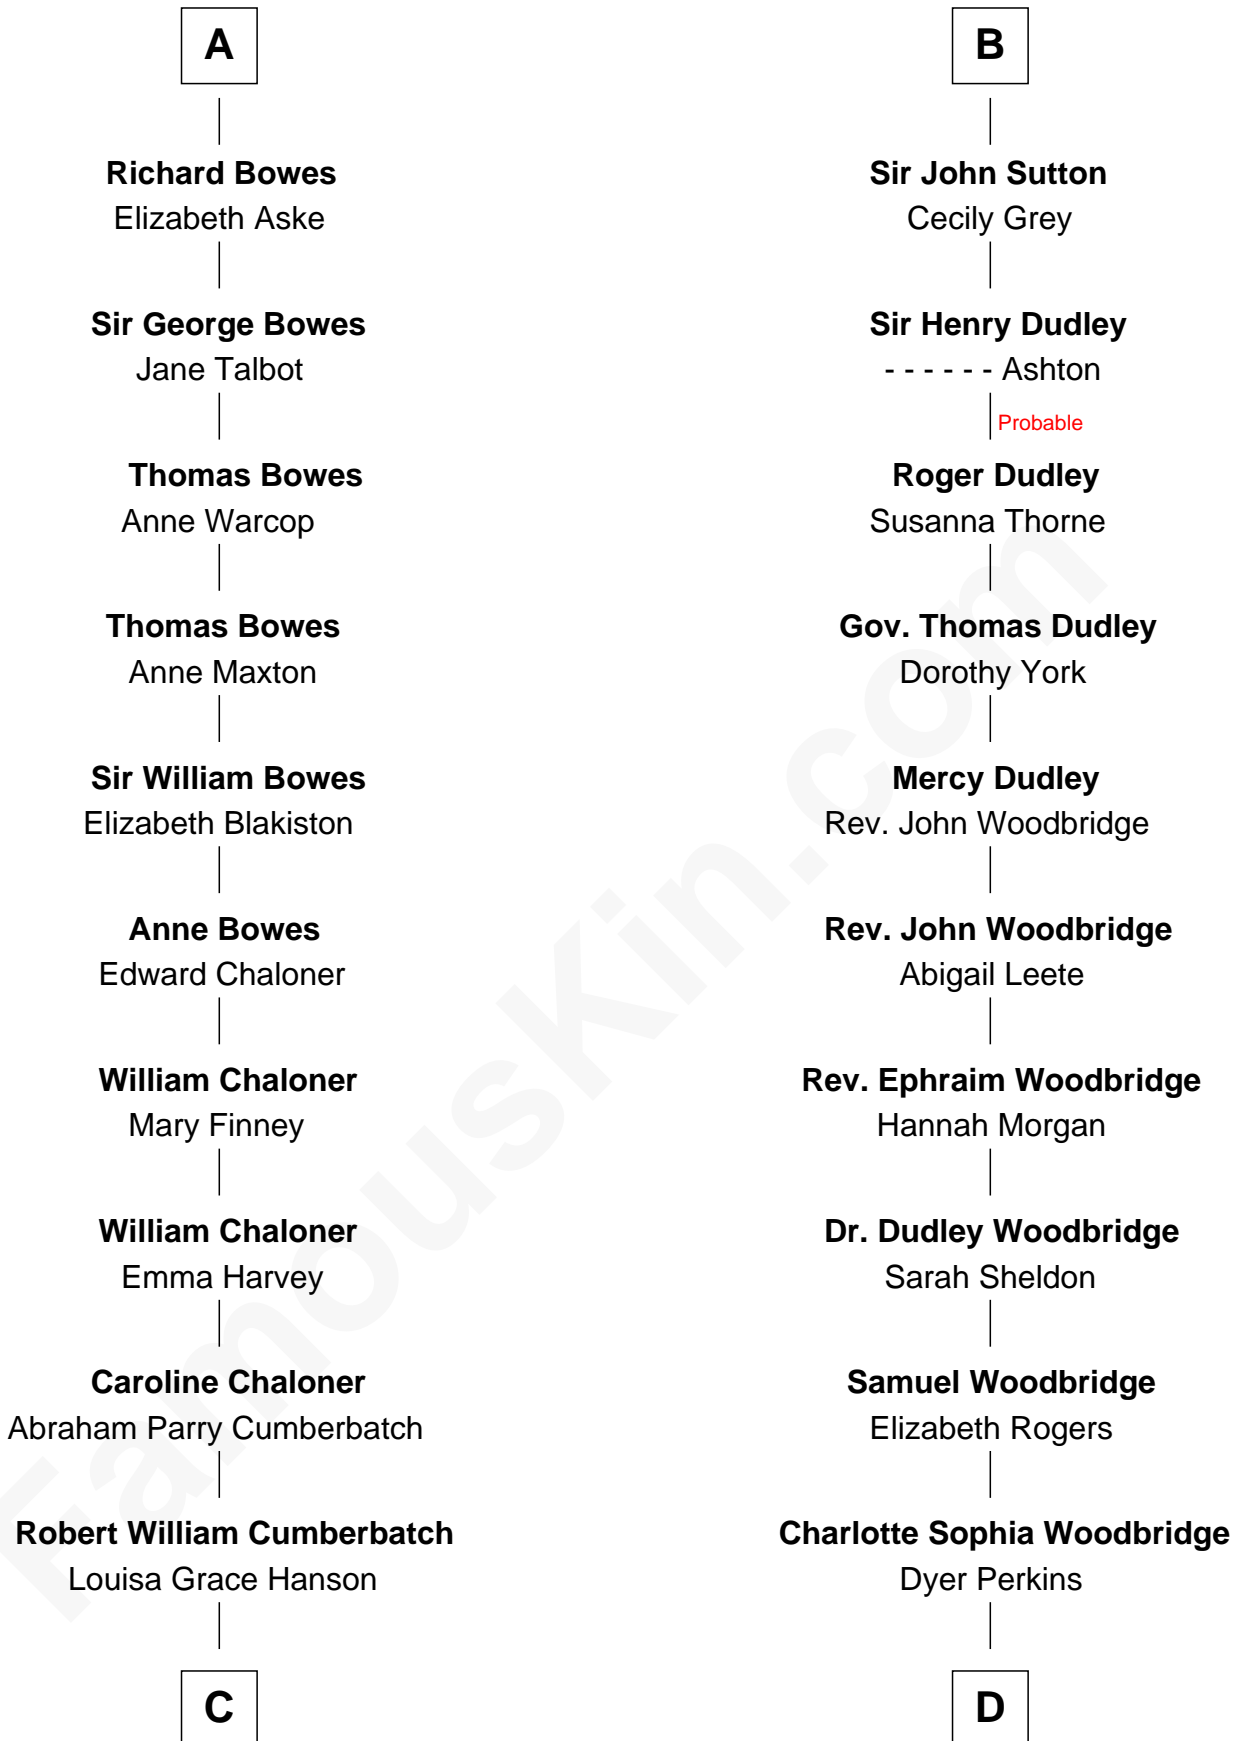

FamousKin.com
Relationship Chart of
Benedict Cumberbatch
Movie, Television and Stage Actor

20th cousin of

Humphrey Bogart
Movie Actor

Sir James de Audley
 Ela Longespee

C

Henry Alfred Cumberbatch

Hélène Gertrude Rees

Henry Carlton Cumberbatch

Pauline Ellen Laing Congdon

Timothy Carlton Congdon Cumberbatch

Wanda Venham

Benedict Cumberbatch

Movie, Television and Stage Actor

D

Elizabeth Rogers Perkins