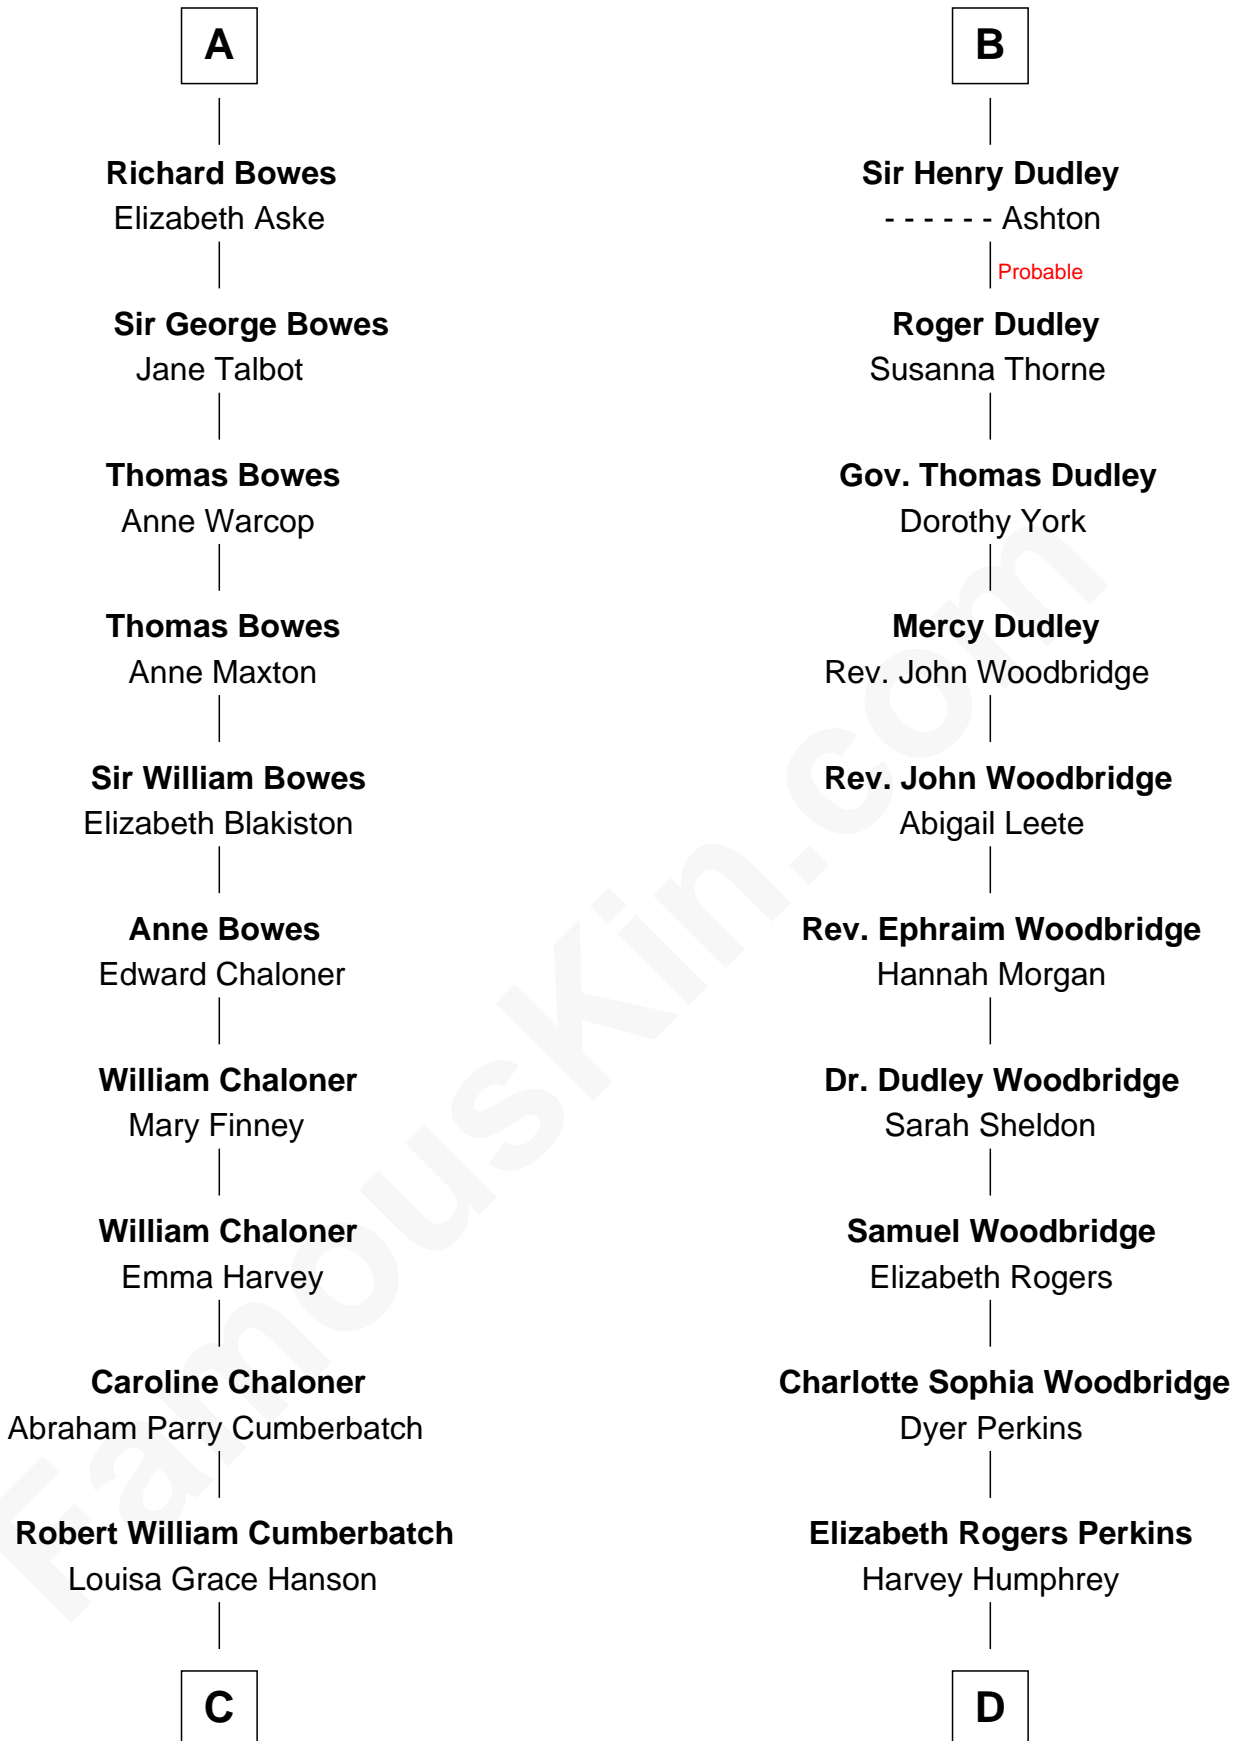

FamousKin.com

Relationship Chart of

Benedict Cumberbatch
Movie, Television and Stage Actor

19th cousin 1 time removed of

Humphrey Bogart
Movie Actor

Sir Thomas de Berkeley
 Joan de Ferrers

C

Henry Alfred Cumberbatch
Hélène Gertrude Rees

Henry Carlton Cumberbatch
Pauline Ellen Laing Congdon

Timothy Carlton Congdon Cumberbatch
Wanda Ventham

Benedict Cumberbatch
Movie, Television and Stage Actor

D

John Perkins Humphrey
Frances Dewey Churchill