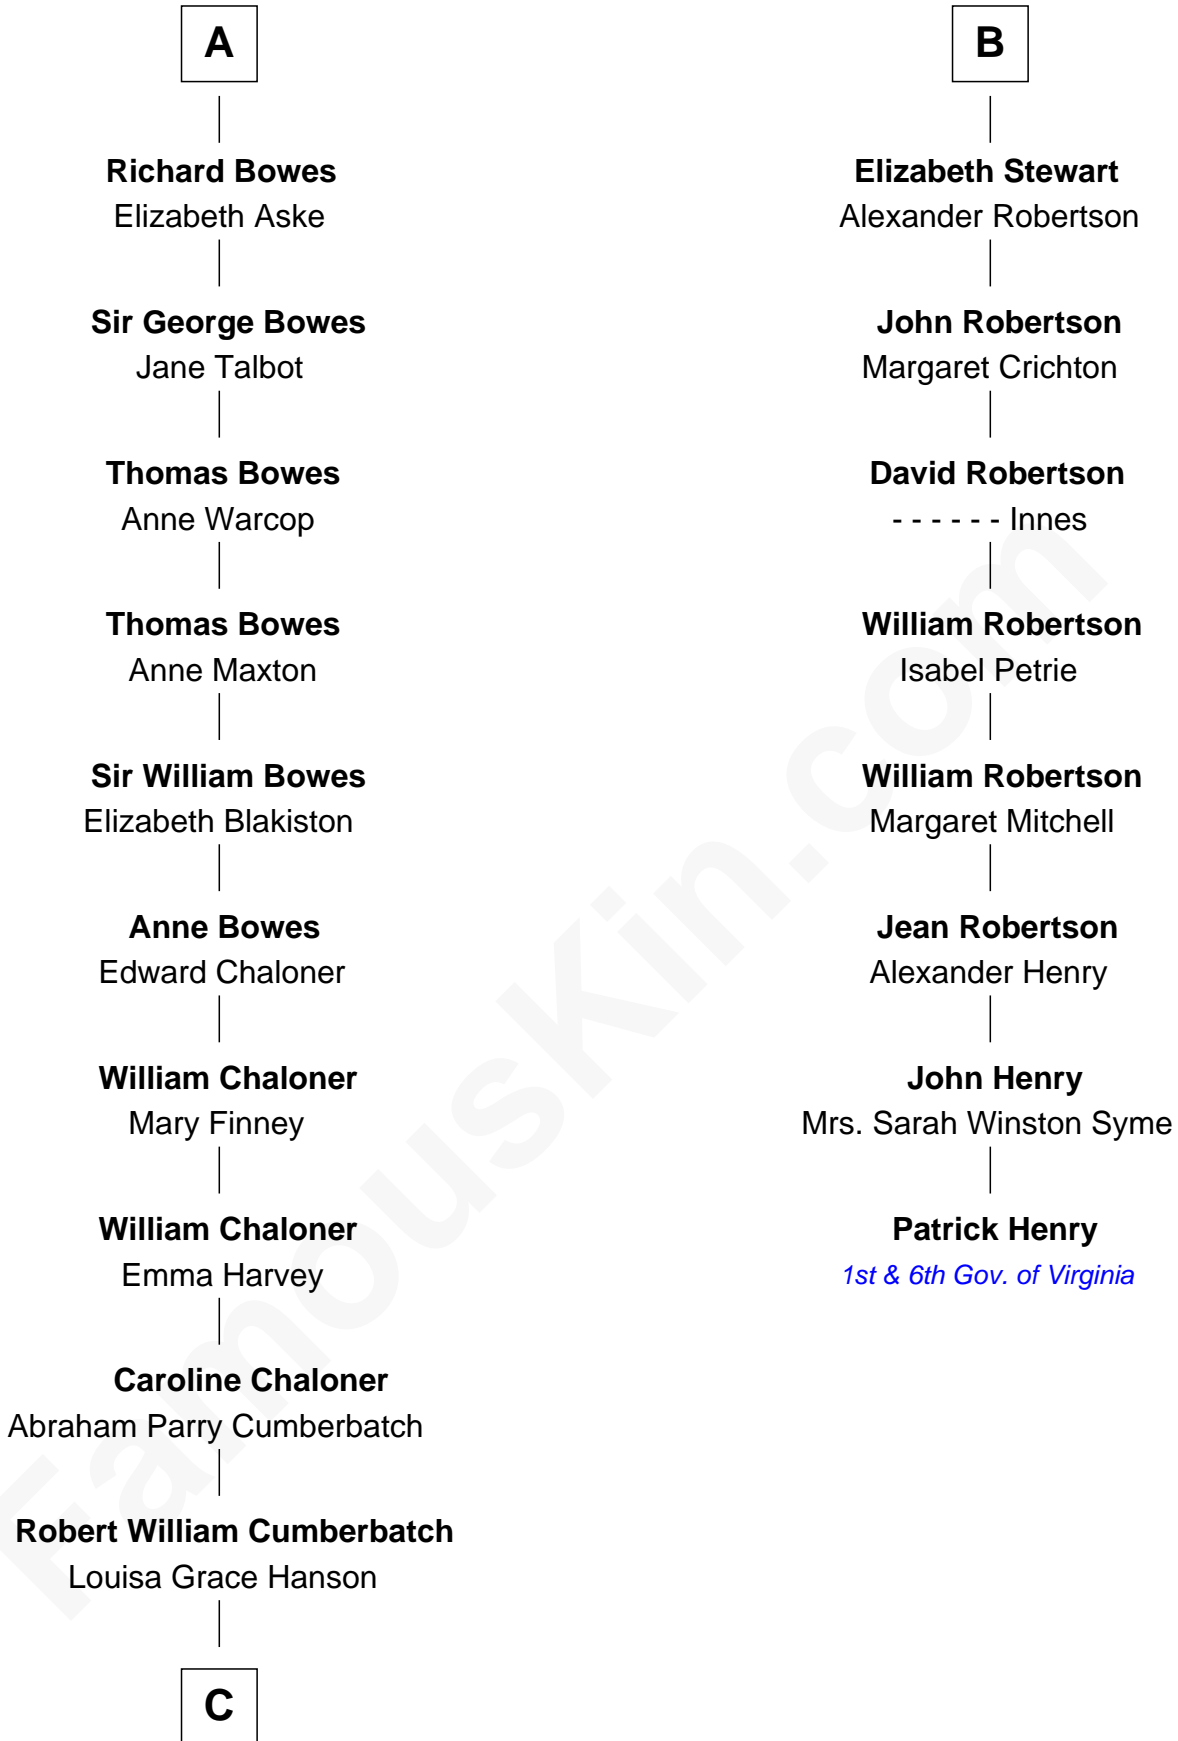

FamousKin.com

Relationship Chart of

Benedict Cumberbatch

Movie, Television and Stage Actor

14th cousin 6 times removed of

Patrick Henry

1st and 6th Governor of Virginia

C

Henry Alfred Cumberbatch

Hélène Gertrude Rees

Henry Carlton Cumberbatch

Pauline Ellen Laing Congdon

Timothy Carlton Congdon Cumberbatch

Wanda Ventham

Benedict Cumberbatch

Movie, Television and Stage Actor