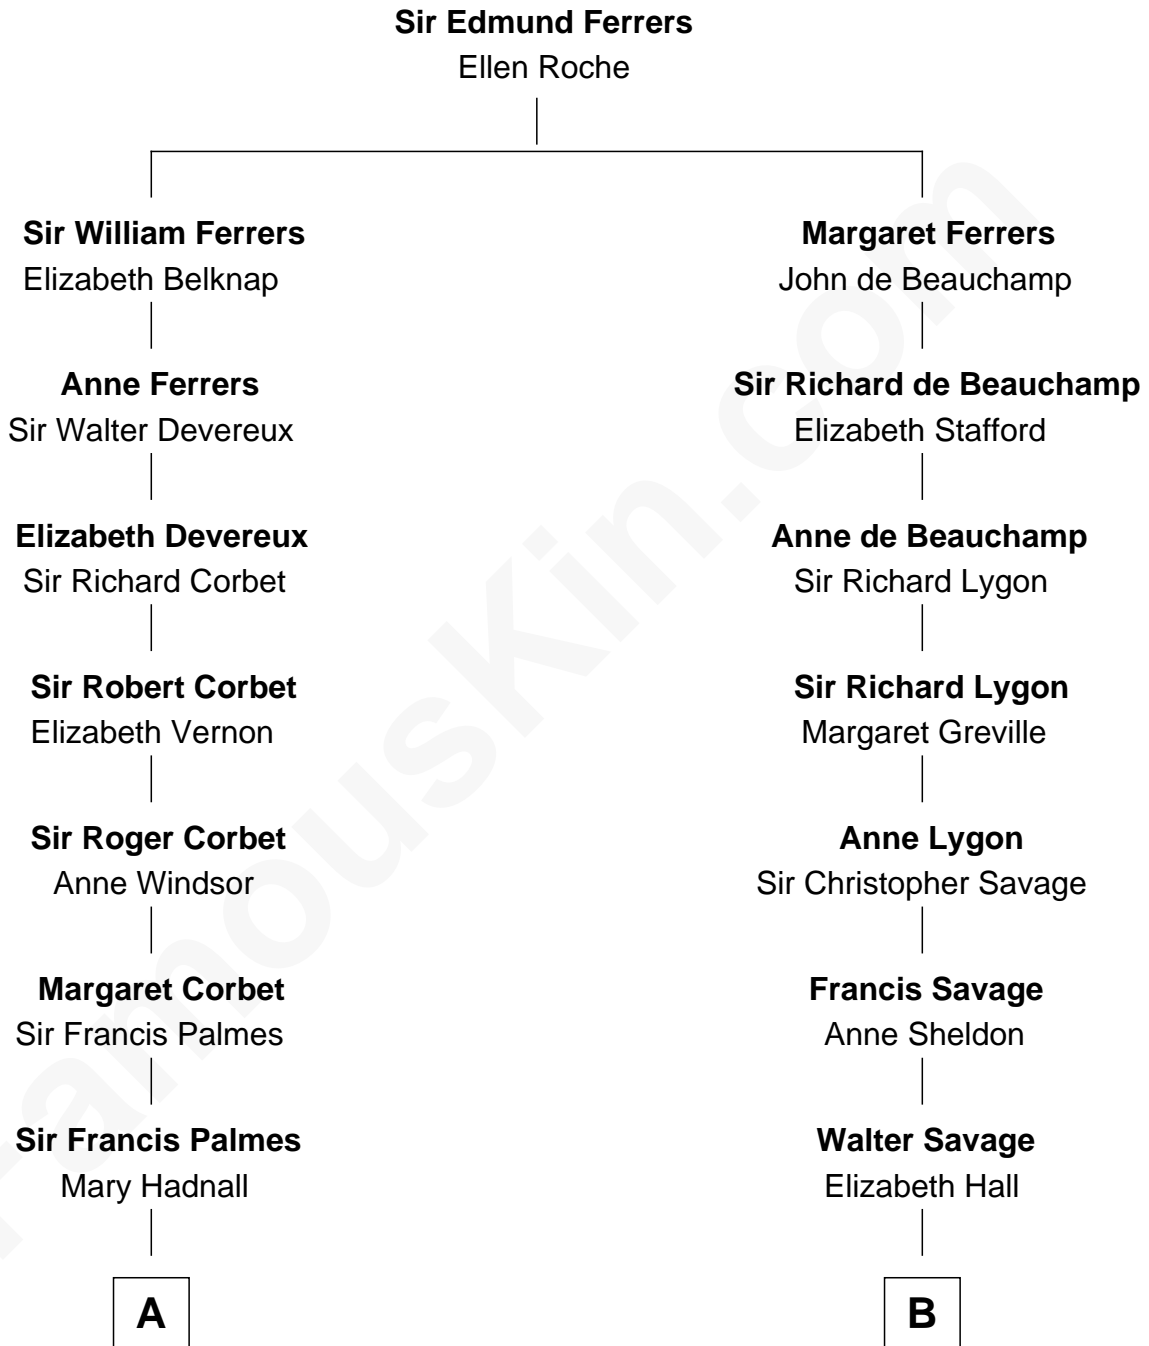

FamousKin.com

Relationship Chart of

Benedict Cumberbatch
Movie, Television and Stage Actor

17th cousin 2 times removed of

Randolph Scott
Movie Actor

C

Henry Carlton Cumberbatch

Pauline Ellen Laing Congdon

Timothy Carlton Congdon Cumberbatch

Wanda Ventham

Benedict Cumberbatch

Movie, Television and Stage Actor

FamousKin.com