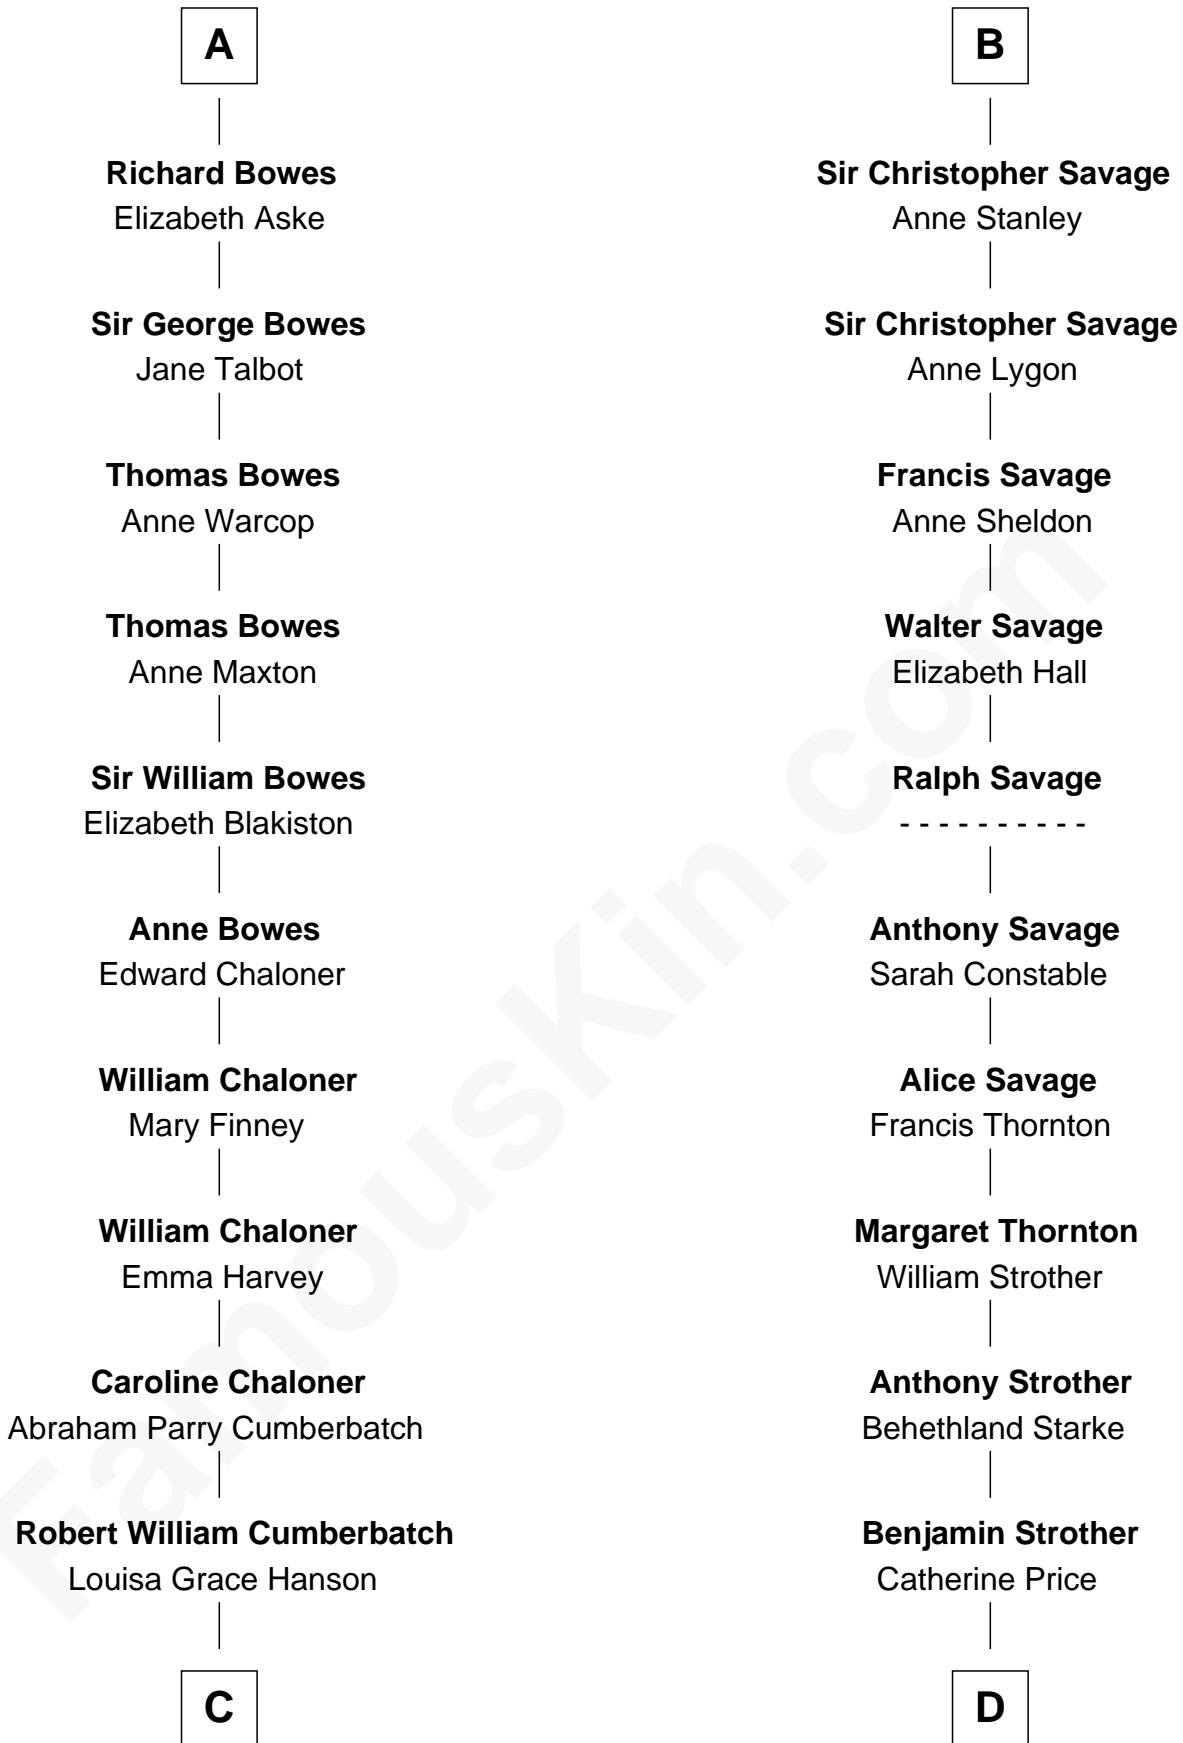

FamousKin.com

Relationship Chart of

Benedict Cumberbatch

Movie, Television and Stage Actor

20th cousin 1 time removed of

Randolph Scott

Movie Actor

C

Henry Alfred Cumberbatch

Hélène Gertrude Rees

Henry Carlton Cumberbatch

Pauline Ellen Laing Congdon

Timothy Carlton Congdon Cumberbatch

Wanda Ventham

Benedict Cumberbatch

Movie, Television and Stage Actor

D

Catherine Price Strother

Joseph Minor Crane

John William Crane

Margaret Ann Sadler

Joseph Minor Crane

Lavinia Lionberger

Lucy Lionberger Crane