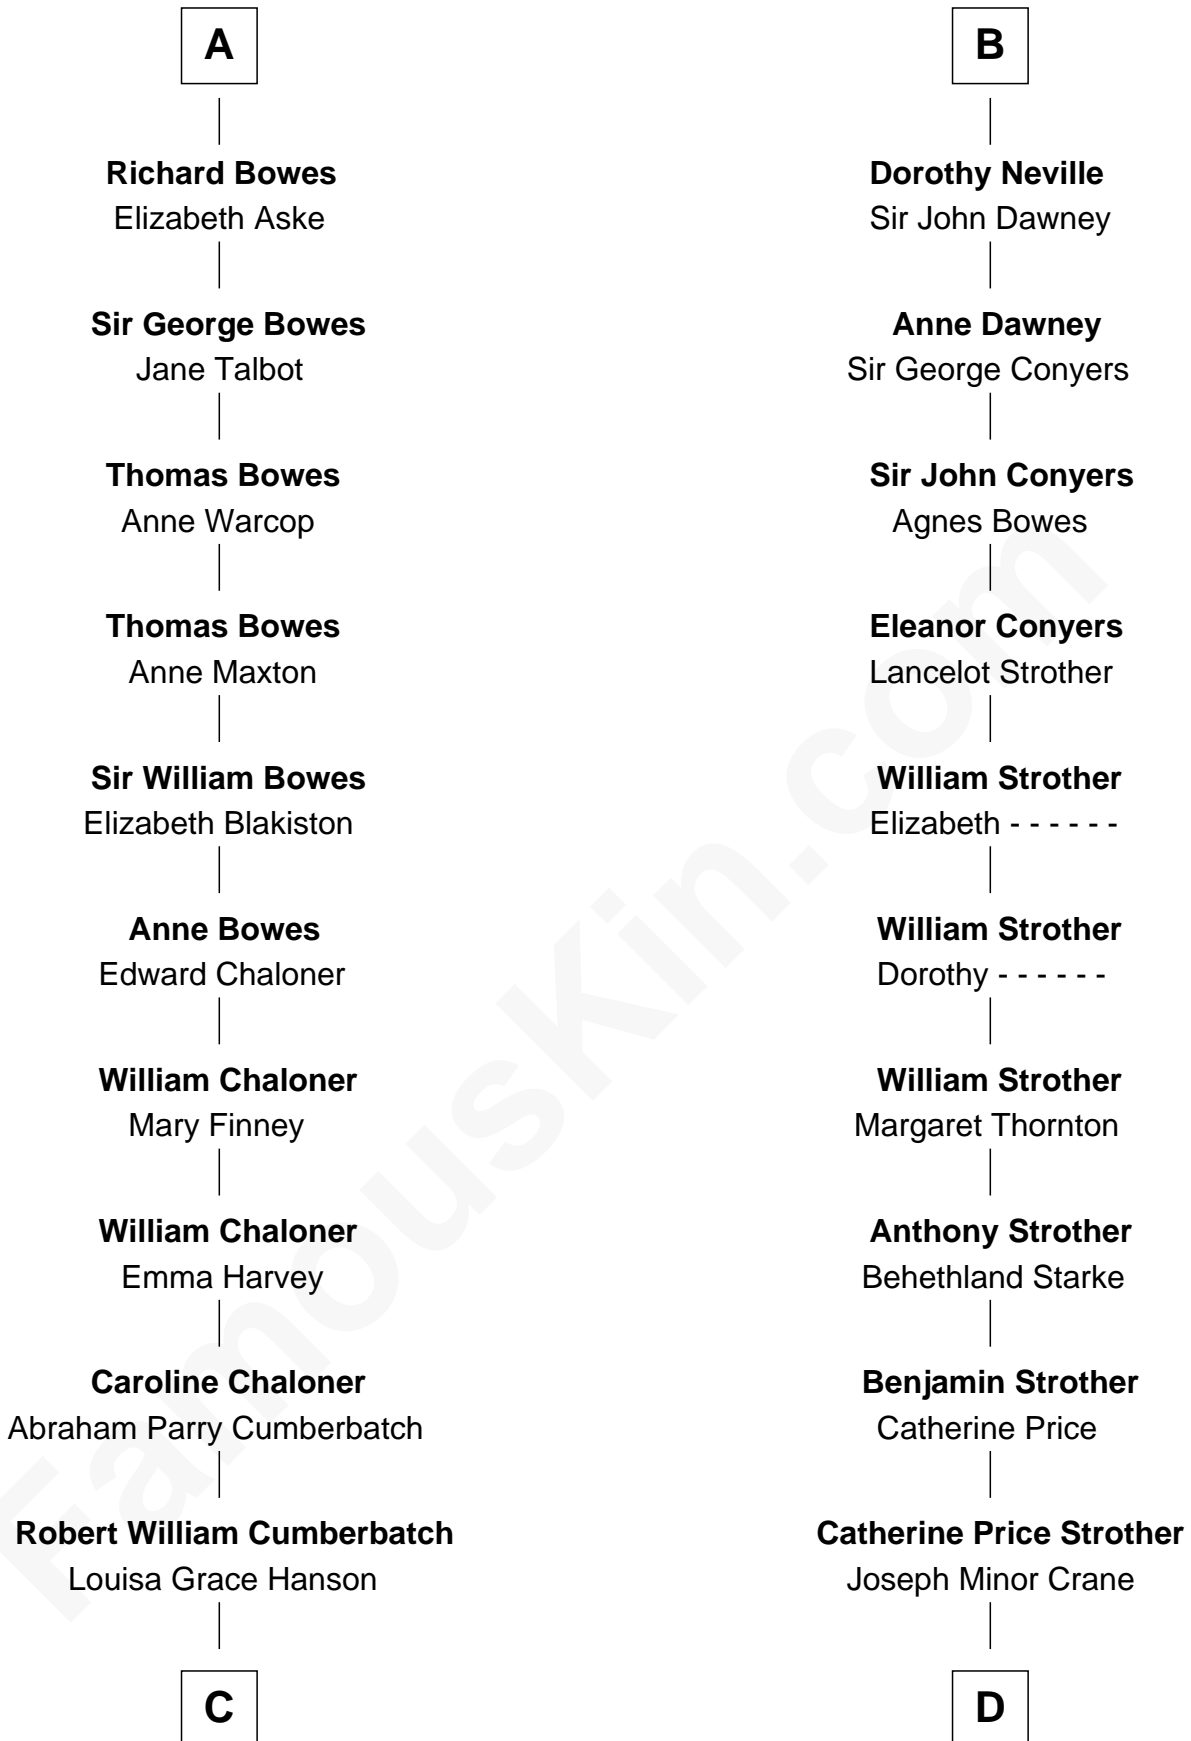

FamousKin.com
Relationship Chart of
Benedict Cumberbatch
Movie, Television and Stage Actor

20th cousin of

Randolph Scott
Movie Actor

Sir Edmund Mortimer
 Margaret de Fiennes

C

Henry Alfred Cumberbatch

Hélène Gertrude Rees

Henry Carlton Cumberbatch

Pauline Ellen Laing Congdon

Timothy Carlton Congdon Cumberbatch

Wanda Ventham

Benedict Cumberbatch

Movie, Television and Stage Actor

D

John William Crane

Margaret Ann Sadler

Joseph Minor Crane

Lavinia Lionberger

Lucy Lionberger Crane

George Grant Scott

Randolph Scott

Movie Actor