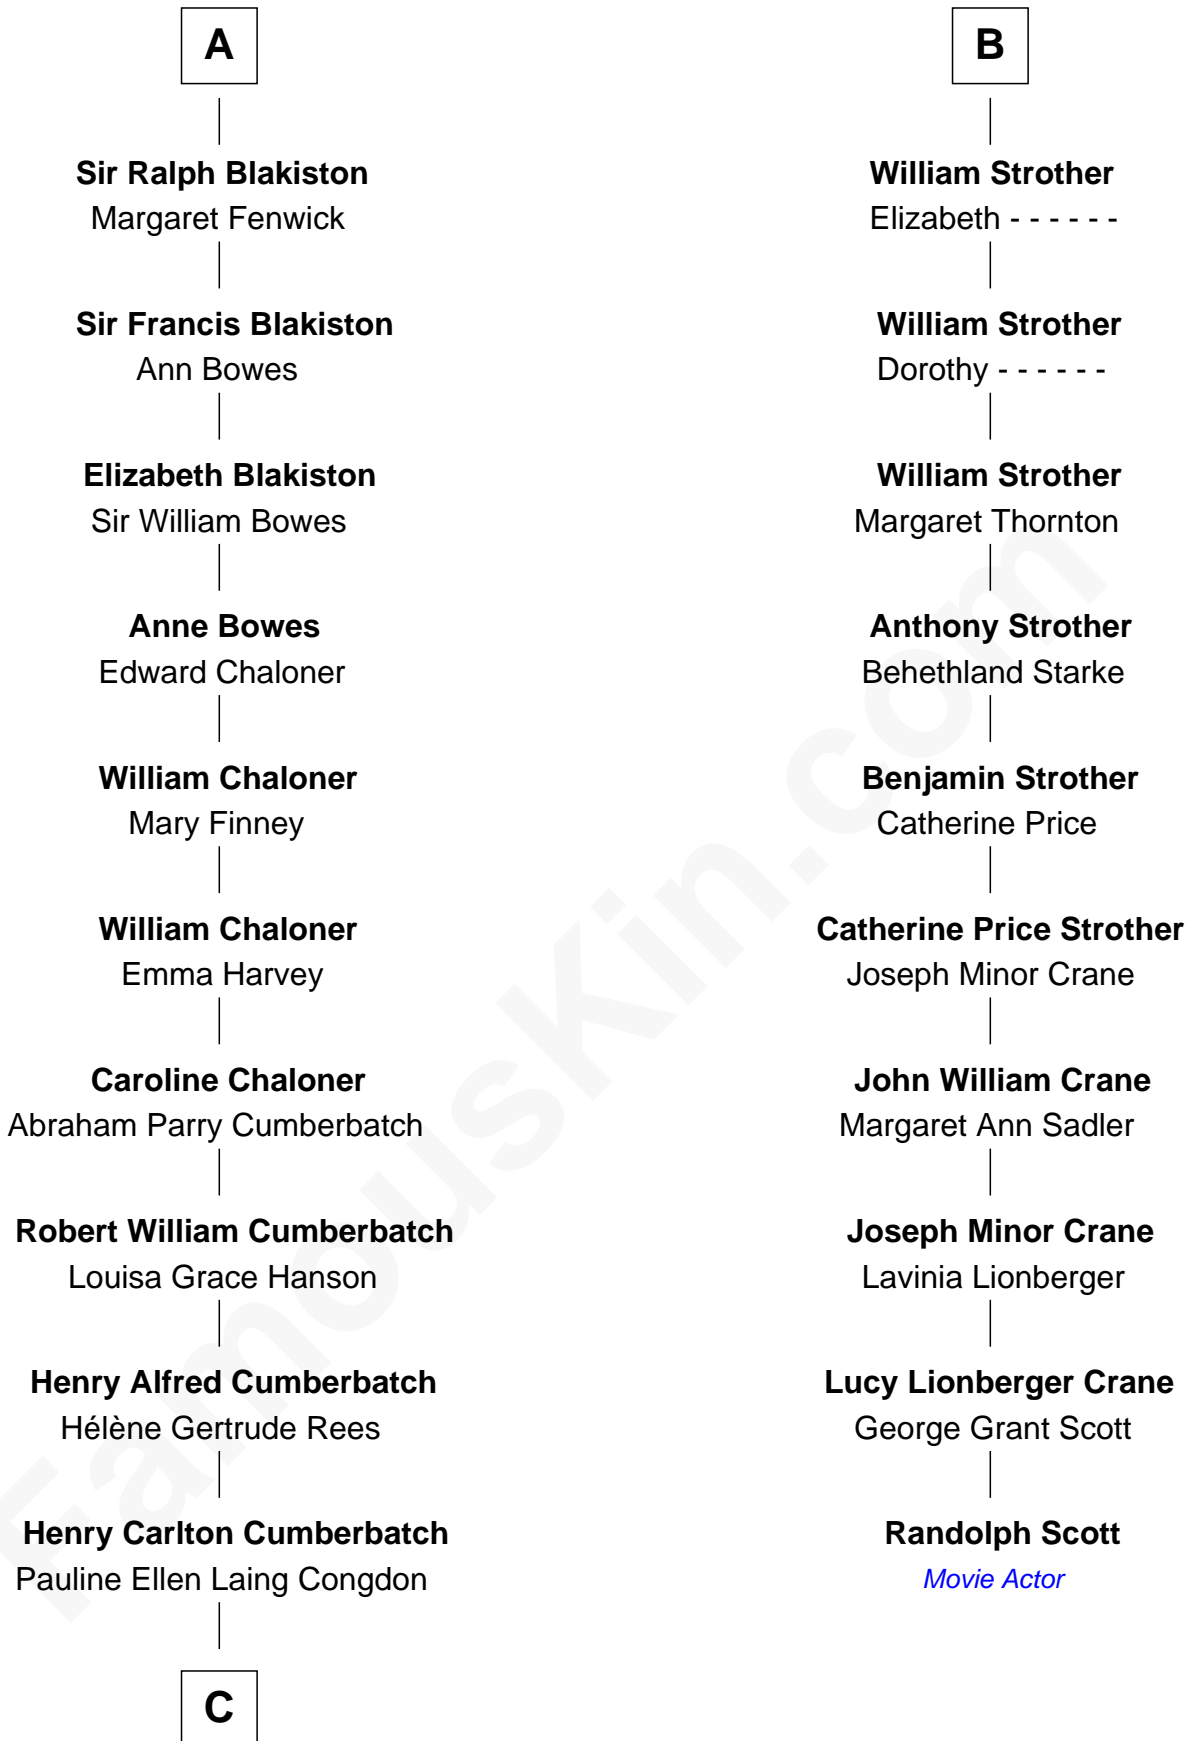

FamousKin.com

Relationship Chart of

Benedict Cumberbatch

Movie, Television and Stage Actor

16th cousin 2 times removed of

Randolph Scott

Movie Actor

Timothy Carlton Congdon Cumberbatch

Wanda Ventham

Benedict Cumberbatch

Movie, Television and Stage Actor

FamousKin.com