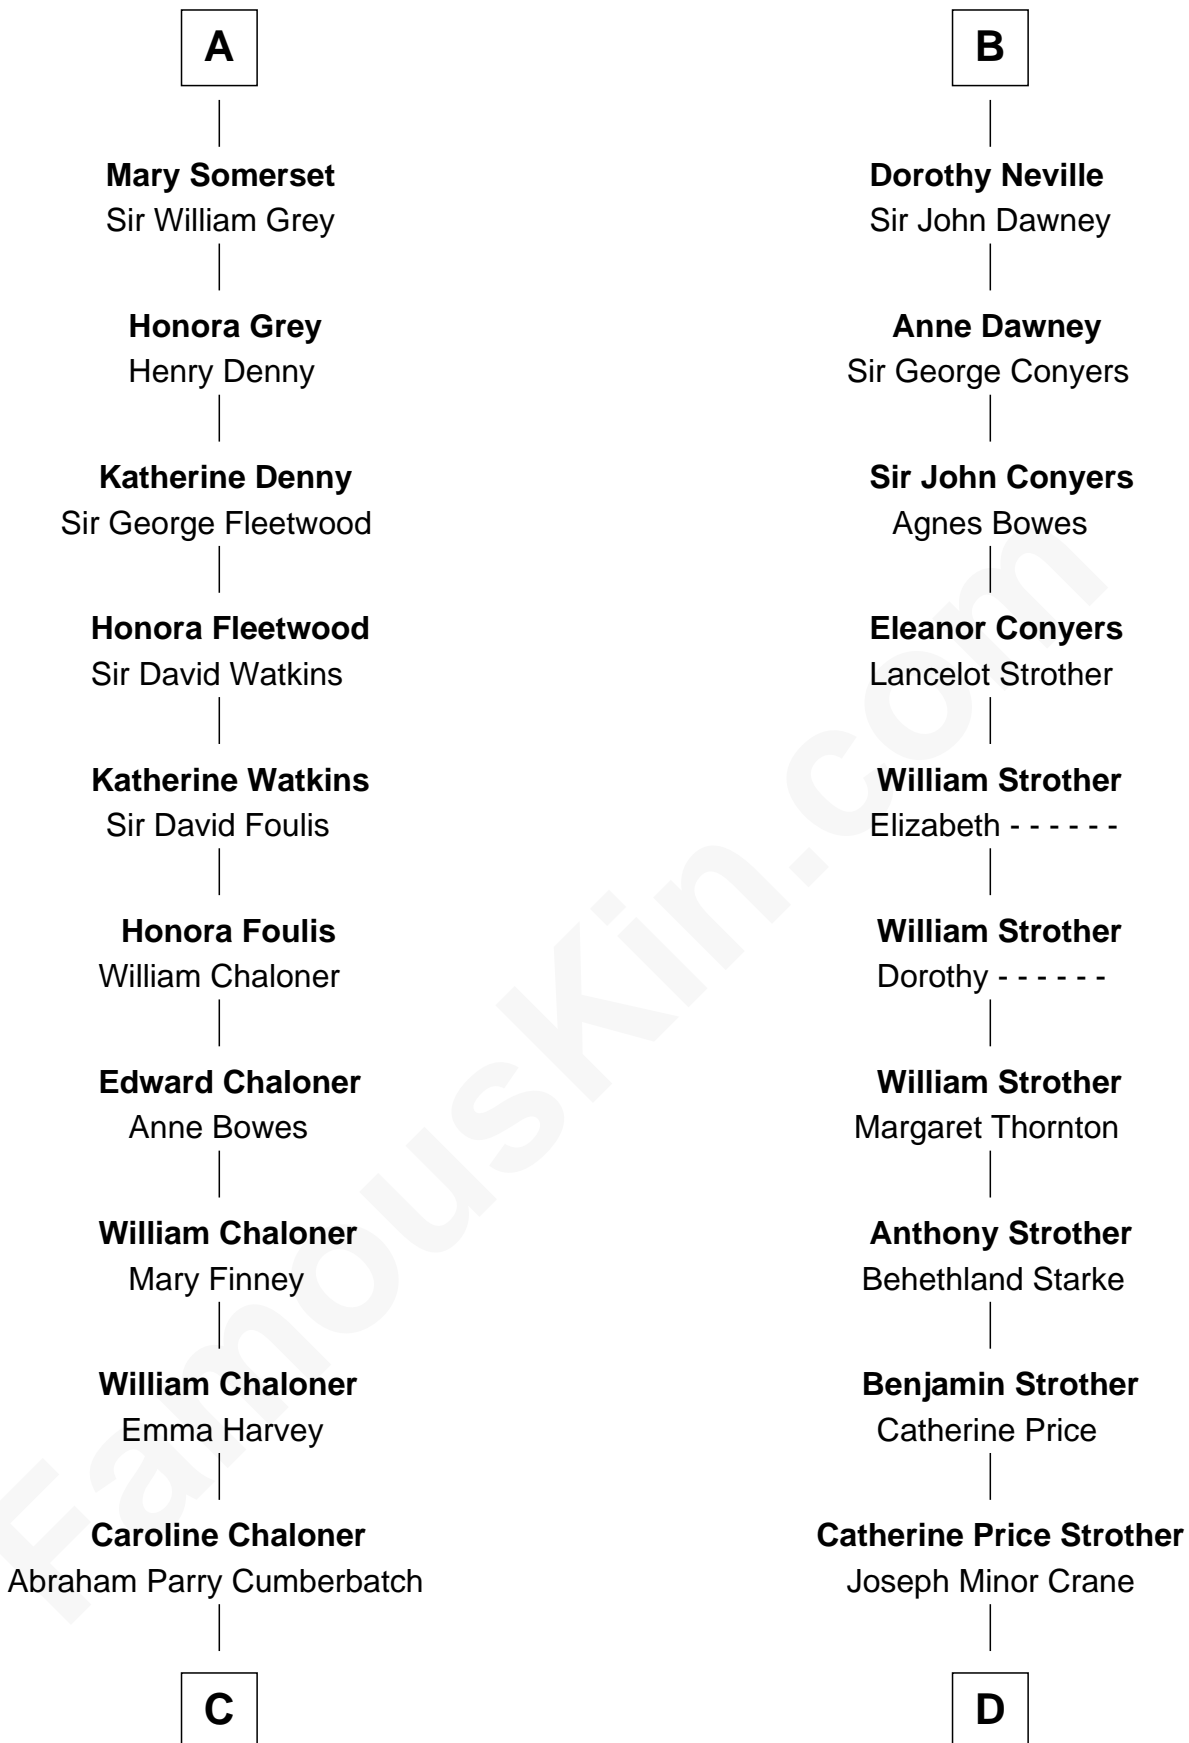

# FamousKin.com Relationship Chart of

**Benedict Cumberbatch**  
*Movie, Television and Stage Actor*

20th cousin 1 time removed of

**Randolph Scott**  
*Movie Actor*

**King Philip IV of France**  
Joan of Navarre

**C**

**Robert William Cumberbatch**

Louisa Grace Hanson

**Henry Alfred Cumberbatch**

Hélène Gertrude Rees

**Henry Carlton Cumberbatch**

Pauline Ellen Laing Congdon

**Timothy Carlton Congdon Cumberbatch**

Wanda Ventham

**Benedict Cumberbatch**

*Movie, Television and Stage Actor*

**D**

**John William Crane**

Margaret Ann Sadler

**Joseph Minor Crane**

Lavinia Lionberger

**Lucy Lionberger Crane**

George Grant Scott

**Randolph Scott**

*Movie Actor*