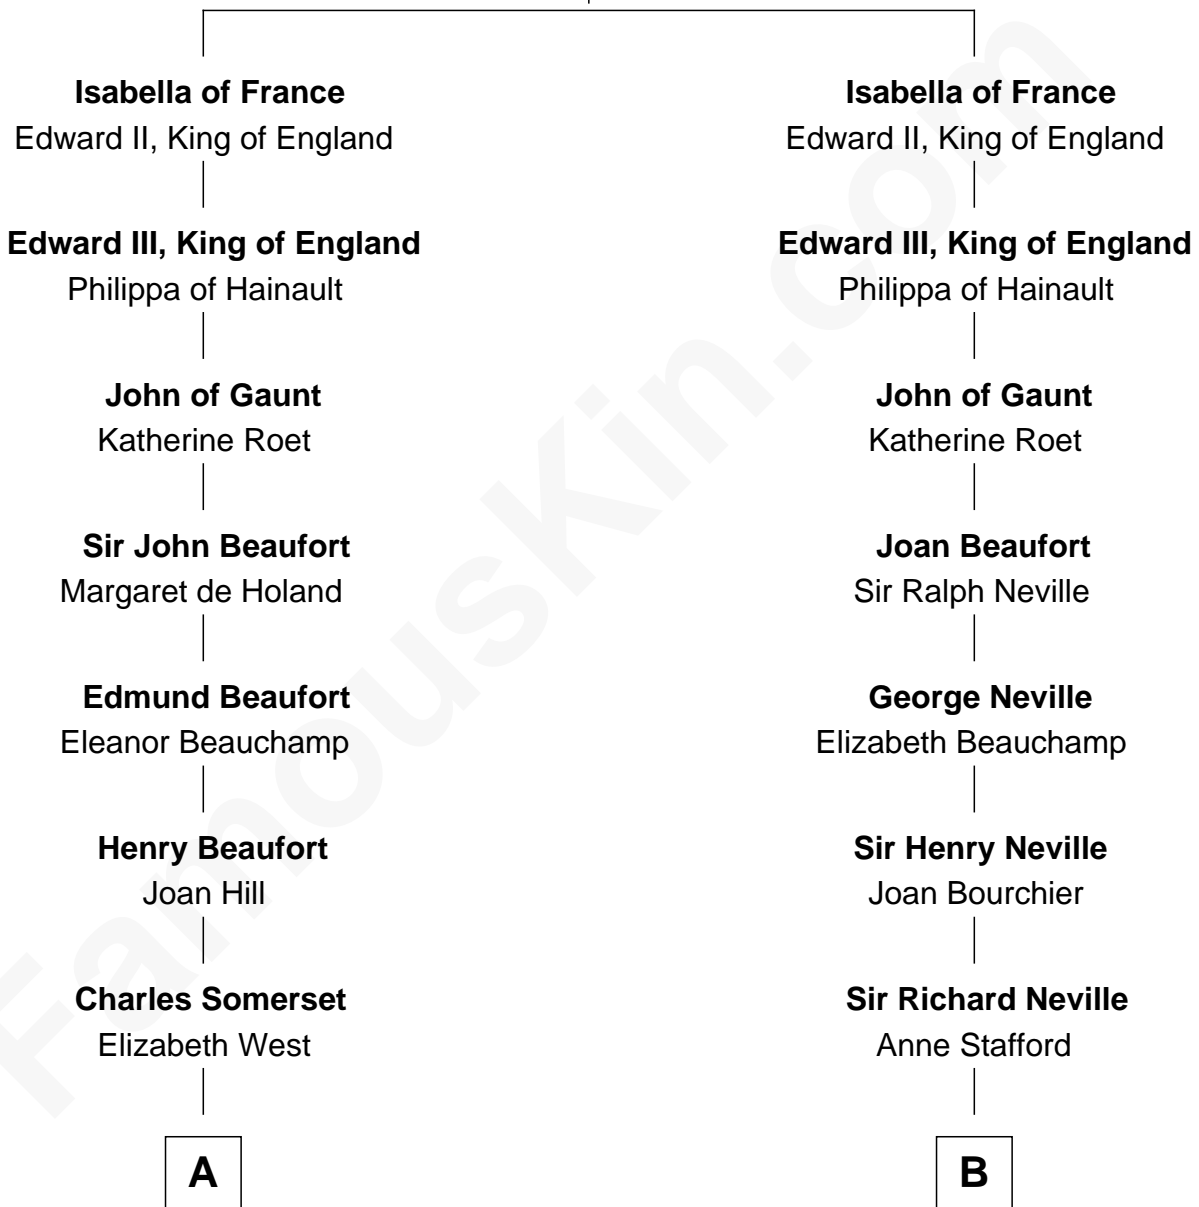

# FamousKin.com Relationship Chart of

**Benedict Cumberbatch**  
*Movie, Television and Stage Actor*

20th cousin 1 time removed of

**Randolph Scott**  
*Movie Actor*

**King Philip IV of France**  
Joan of Navarre

**C**

**Robert William Cumberbatch**

Louisa Grace Hanson

**Henry Alfred Cumberbatch**

Hélène Gertrude Rees

**Henry Carlton Cumberbatch**

Pauline Ellen Laing Congdon

**Timothy Carlton Congdon Cumberbatch**

Wanda Ventham

**Benedict Cumberbatch**

*Movie, Television and Stage Actor*

**D**

**John William Crane**

Margaret Ann Sadler

**Joseph Minor Crane**

Lavinia Lionberger

**Lucy Lionberger Crane**

George Grant Scott

**Randolph Scott**

*Movie Actor*