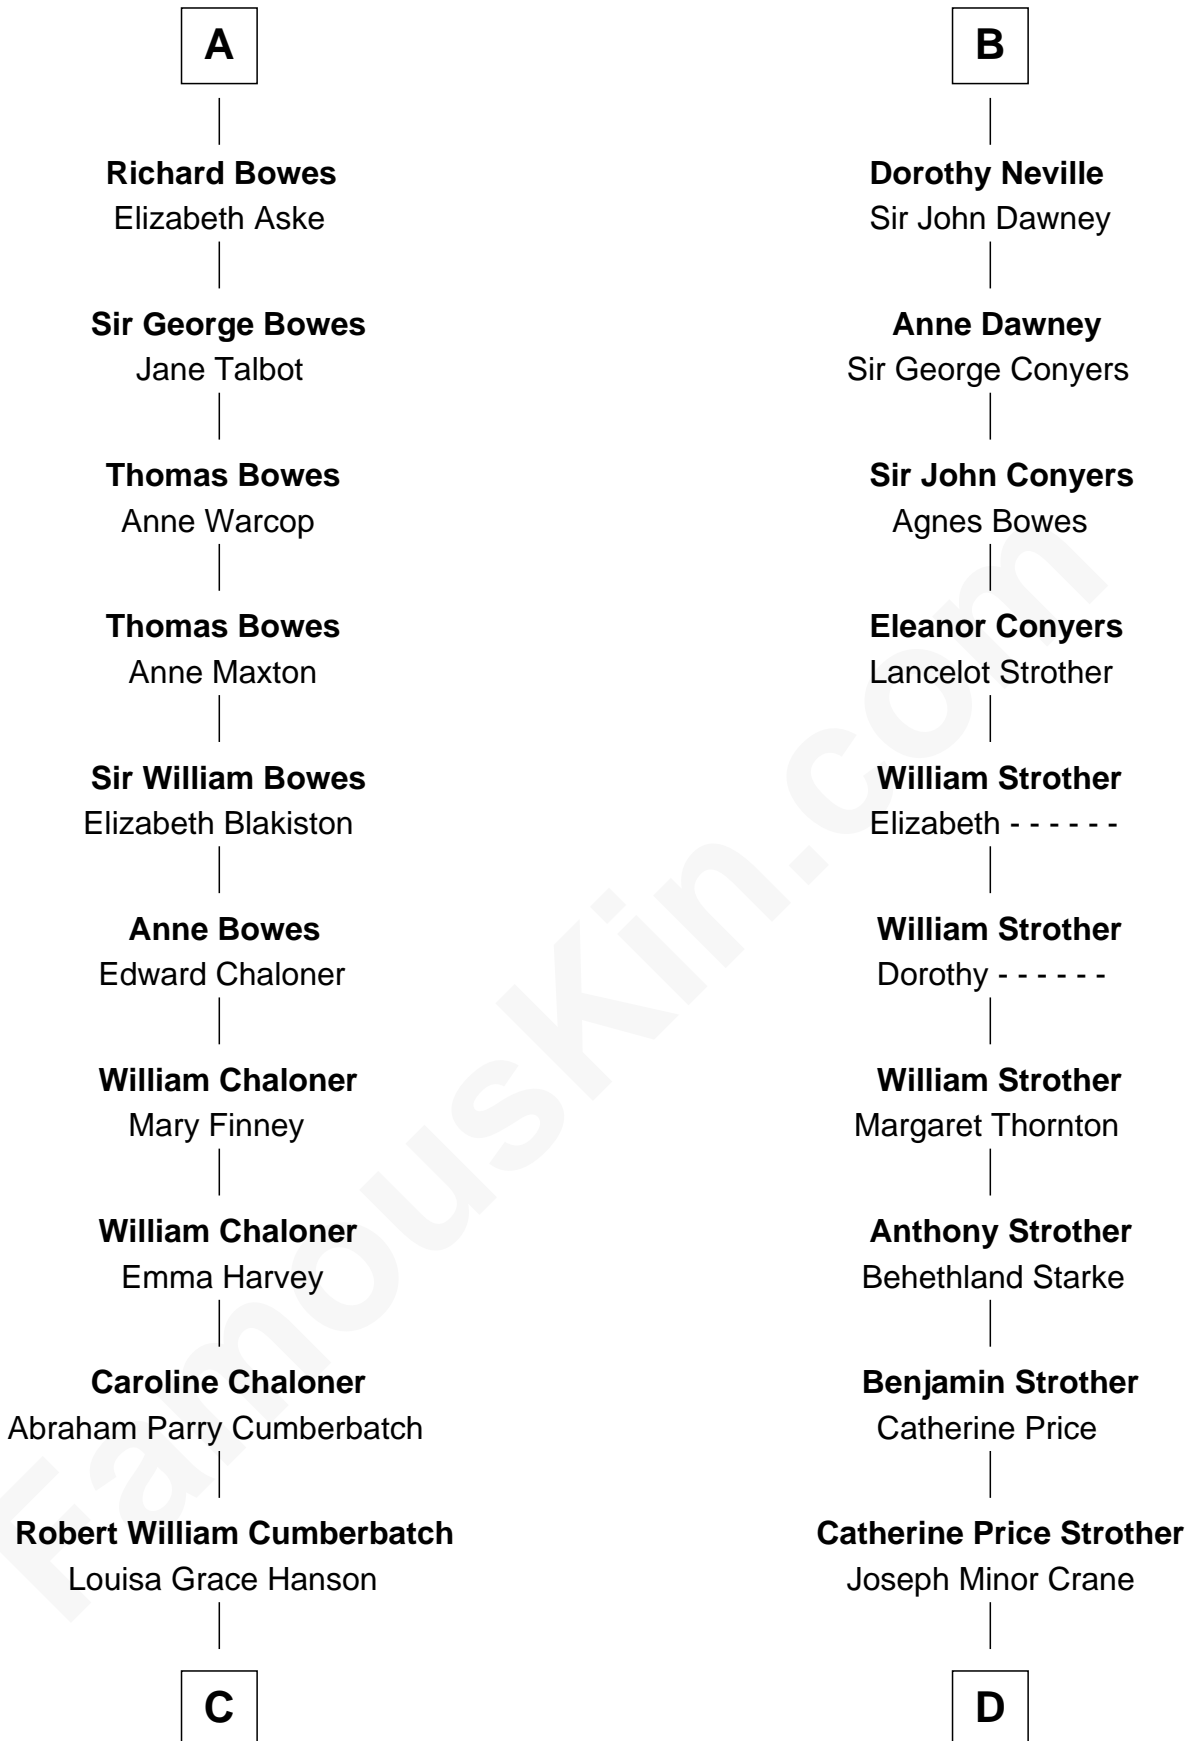

FamousKin.com
Relationship Chart of
Benedict Cumberbatch
Movie, Television and Stage Actor

20th cousin of

Randolph Scott
Movie Actor

Sir James de Audley
 Ela Longespee

C

Henry Alfred Cumberbatch
Hélène Gertrude Rees

Henry Carlton Cumberbatch
Pauline Ellen Laing Congdon

Timothy Carlton Congdon Cumberbatch
Wanda Ventham

Benedict Cumberbatch
Movie, Television and Stage Actor

D

John William Crane
Margaret Ann Sadler

Joseph Minor Crane
Lavinia Lionberger

Lucy Lionberger Crane
George Grant Scott

Randolph Scott
Movie Actor