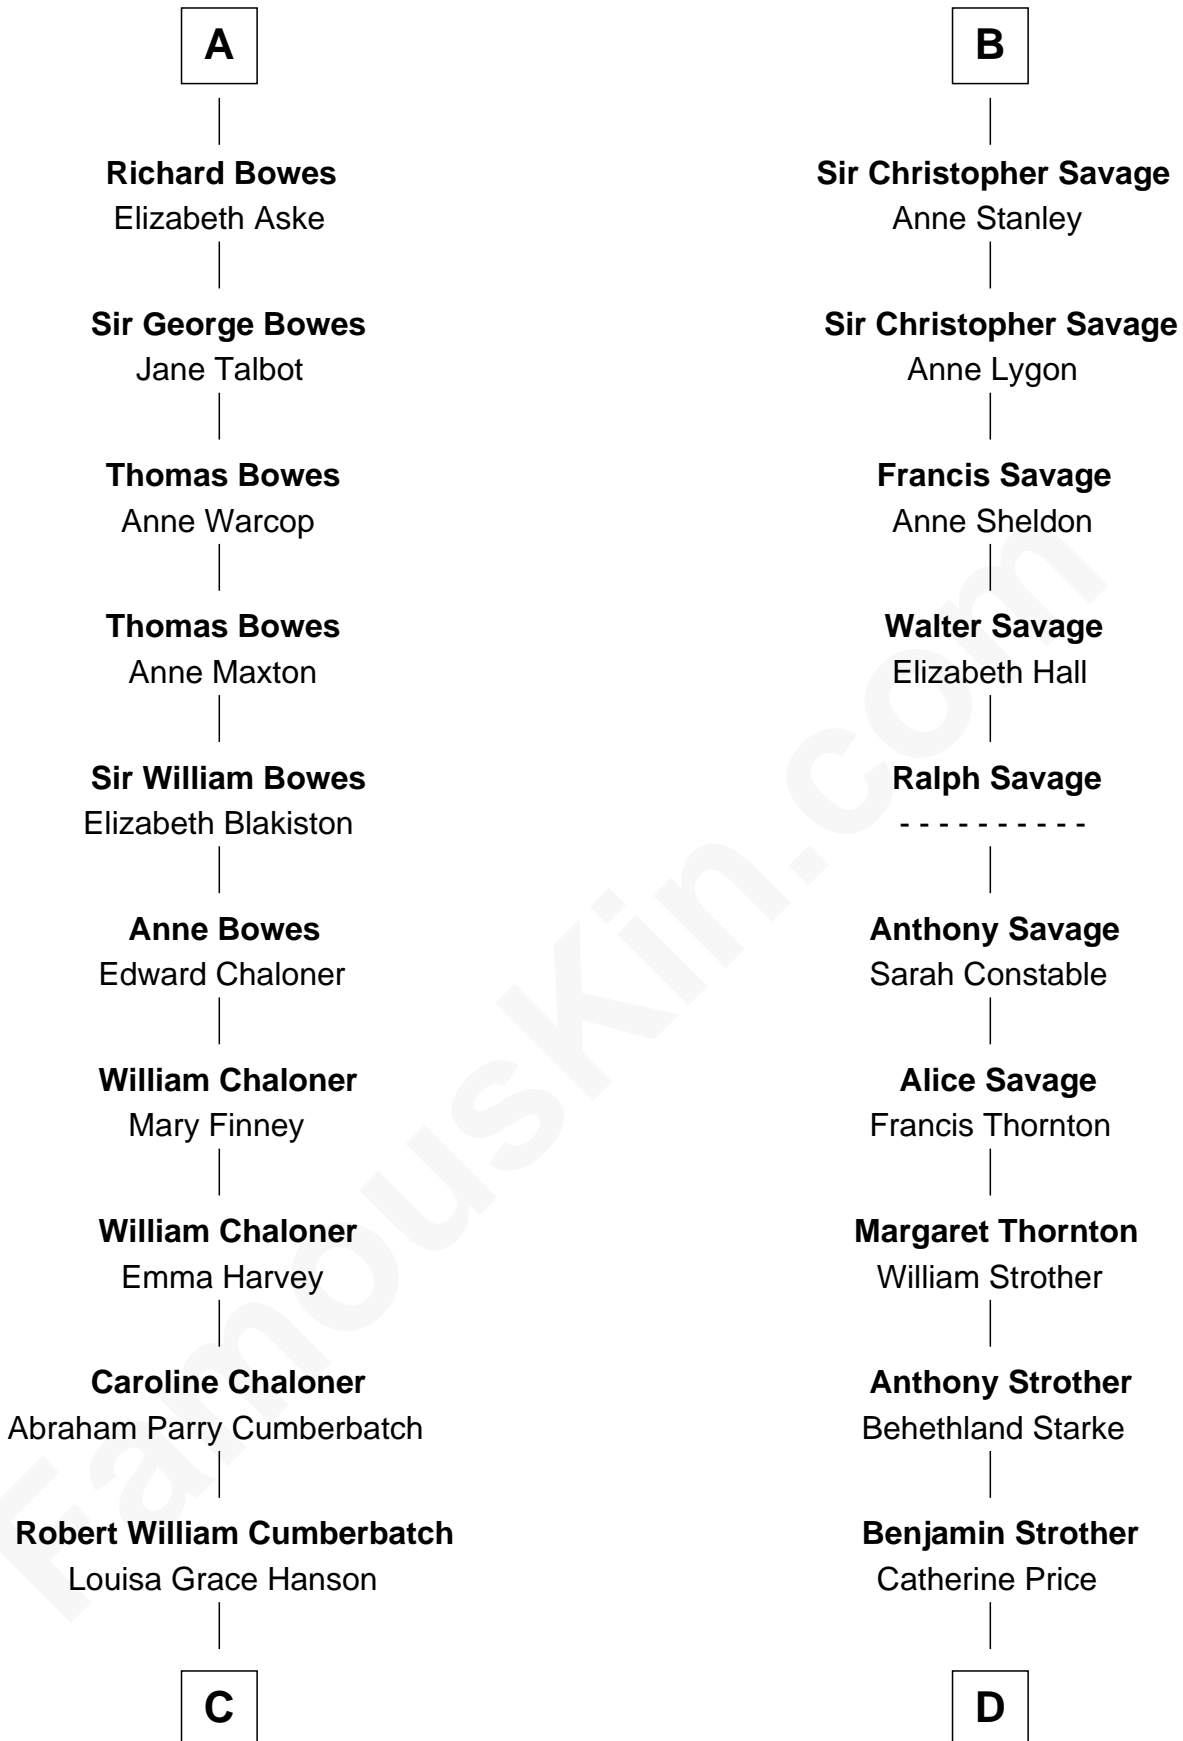

FamousKin.com

Relationship Chart of

Benedict Cumberbatch
Movie, Television and Stage Actor

20th cousin 1 time removed of

Randolph Scott
Movie Actor

John Fitzalan
 Isabel de Mortimer

C

Henry Alfred Cumberbatch

Catherine Price Strother

Joseph Minor Crane

John William Crane

Margaret Ann Sadler

Joseph Minor Crane

Lavinia Lionberger

Lucy Lionberger Crane

George Grant Scott