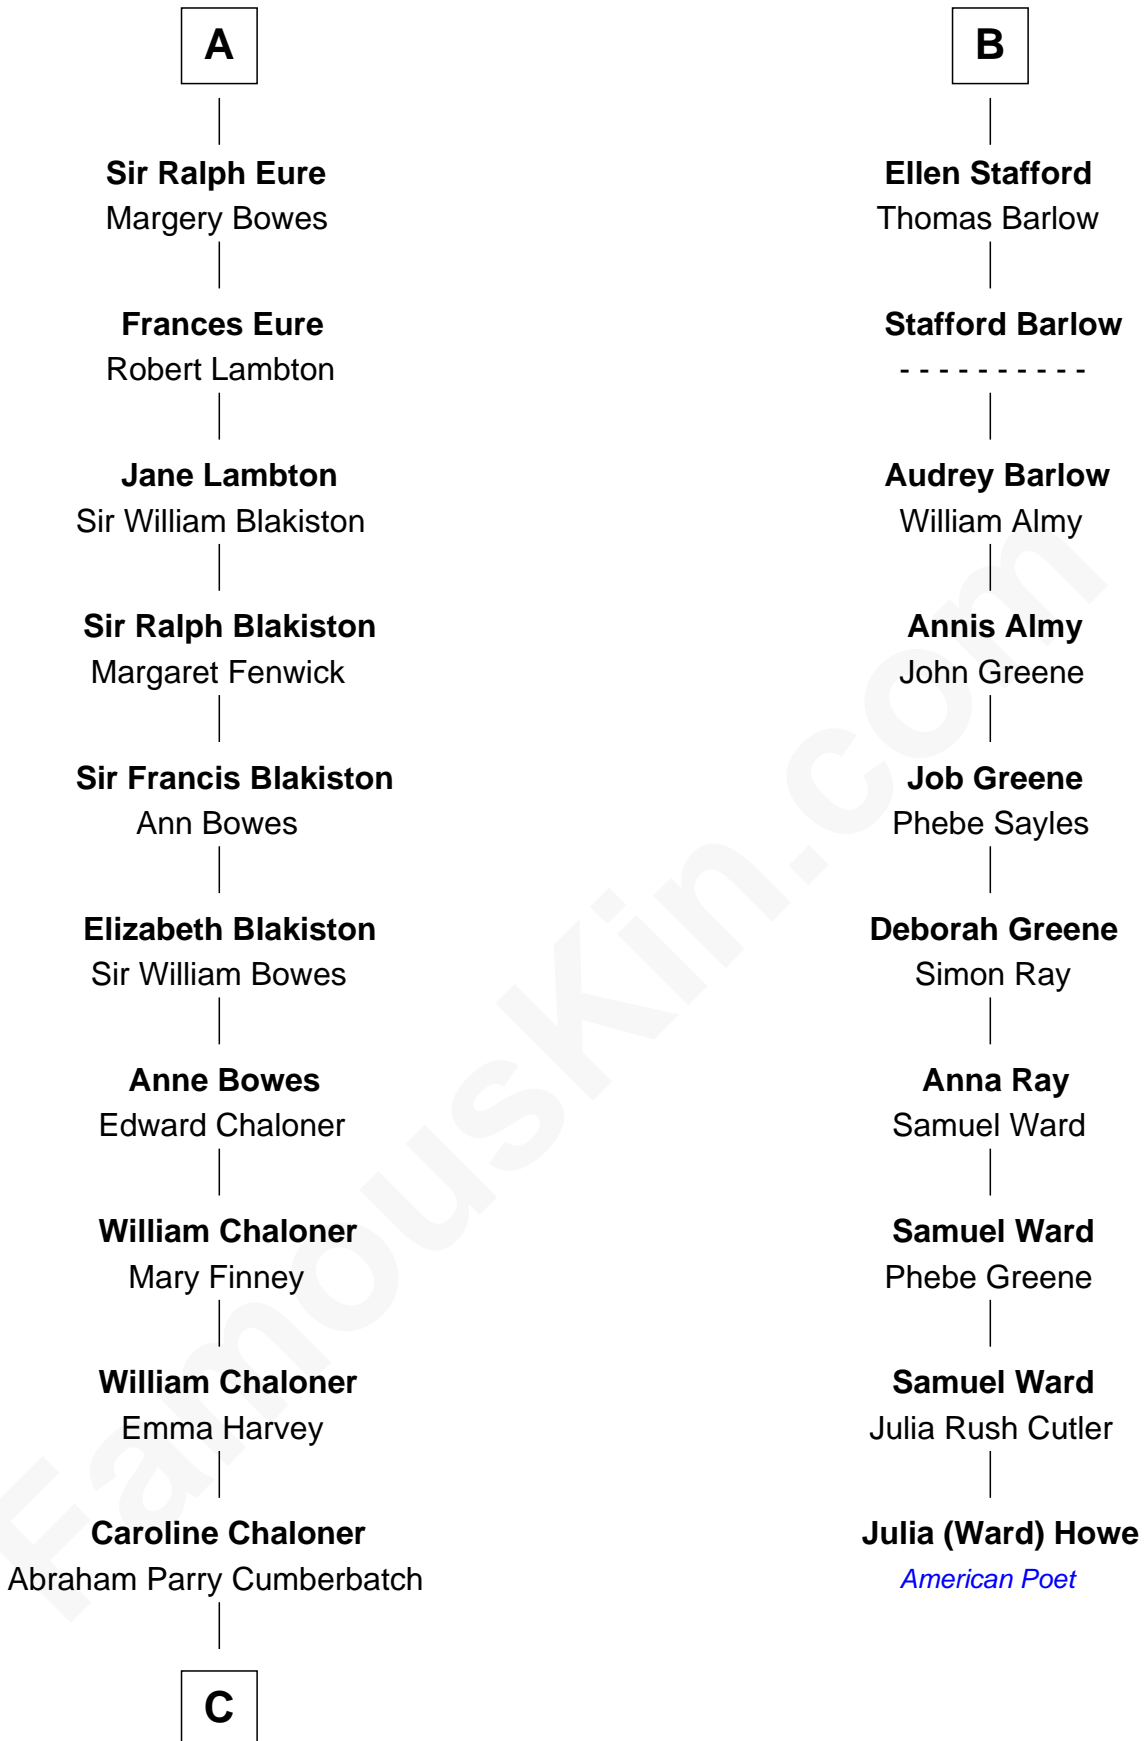

# FamousKin.com Relationship Chart of

**Benedict Cumberbatch**  
Movie, Television and Stage Actor

16th cousin 5 times removed of

**Julia (Ward) Howe**

Author of "The Battle Hymn of the Republic"

**C**

Robert William Cumberbatch

Louisa Grace Hanson

Henry Alfred Cumberbatch

Hélène Gertrude Rees

Henry Carlton Cumberbatch

Pauline Ellen Laing Congdon

Timothy Carlton Congdon Cumberbatch

Wanda Ventham

**Benedict Cumberbatch**