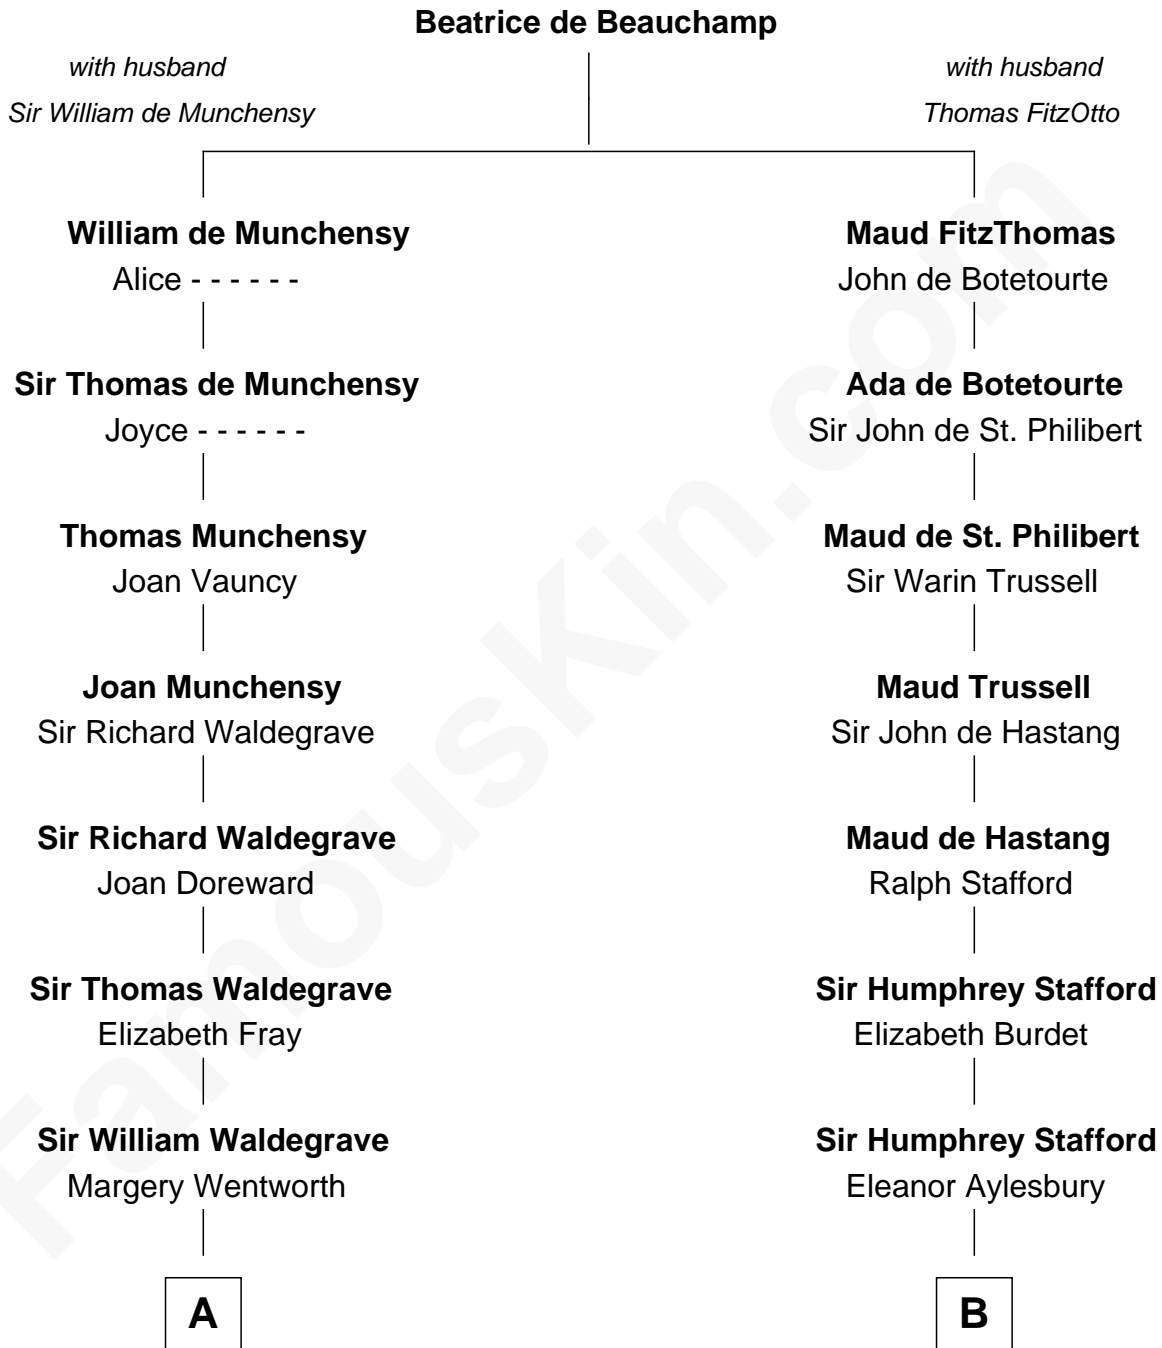

# FamousKin.com Relationship Chart of

**Benedict Cumberbatch**

*Movie, Television and Stage Actor*

16th cousin 5 times removed of

**William Greene**

*2nd Governor of Rhode Island*

**C**

**Robert William Cumberbatch**

Louisa Grace Hanson

**Henry Alfred Cumberbatch**

Hélène Gertrude Rees

**Henry Carlton Cumberbatch**

Pauline Ellen Laing Congdon

**Timothy Carlton Congdon Cumberbatch**

Wanda Ventham

**Benedict Cumberbatch**