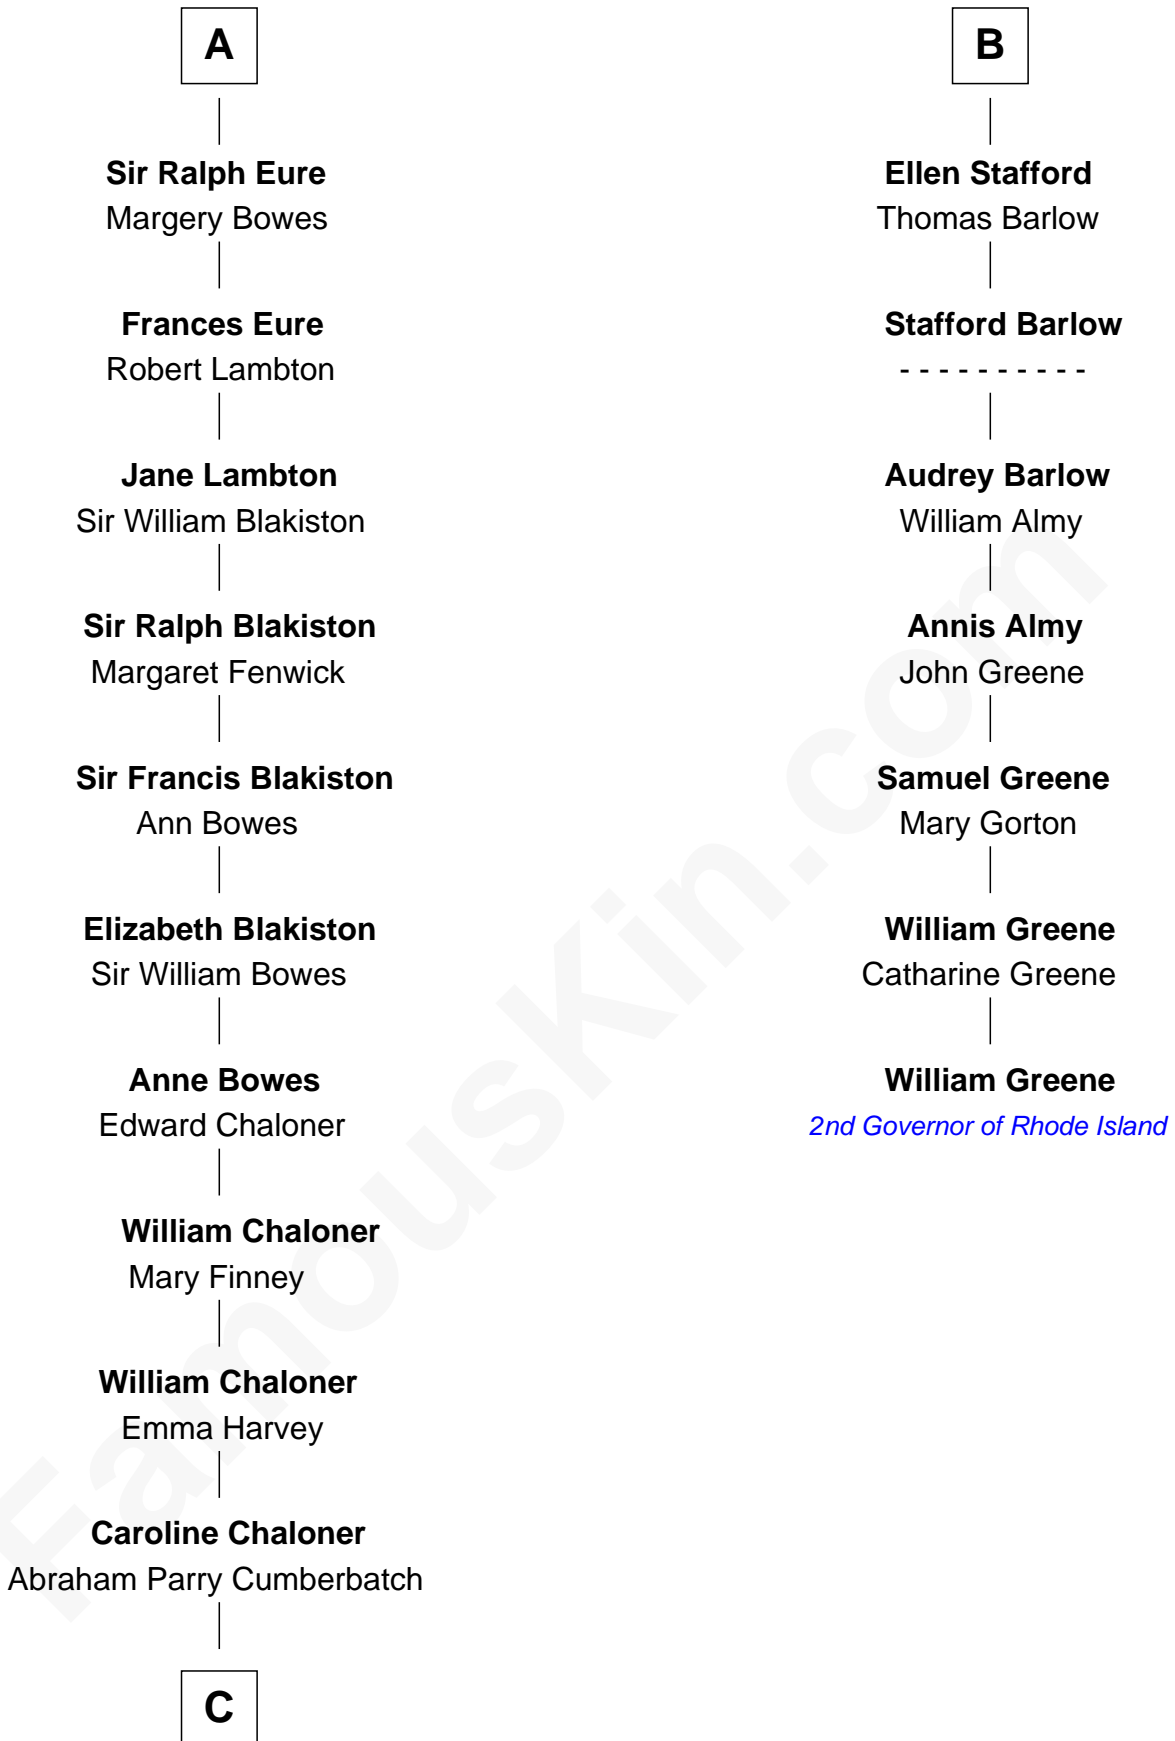

# FamousKin.com Relationship Chart of

**Benedict Cumberbatch**  
Movie, Television and Stage Actor

13th cousin 8 times removed of

**William Greene**  
2nd Governor of Rhode Island

**C**

**Robert William Cumberbatch**

Louisa Grace Hanson

**Henry Alfred Cumberbatch**

Hélène Gertrude Rees

**Henry Carlton Cumberbatch**

Pauline Ellen Laing Congdon

**Timothy Carlton Congdon Cumberbatch**

Wanda Ventham

**Benedict Cumberbatch**