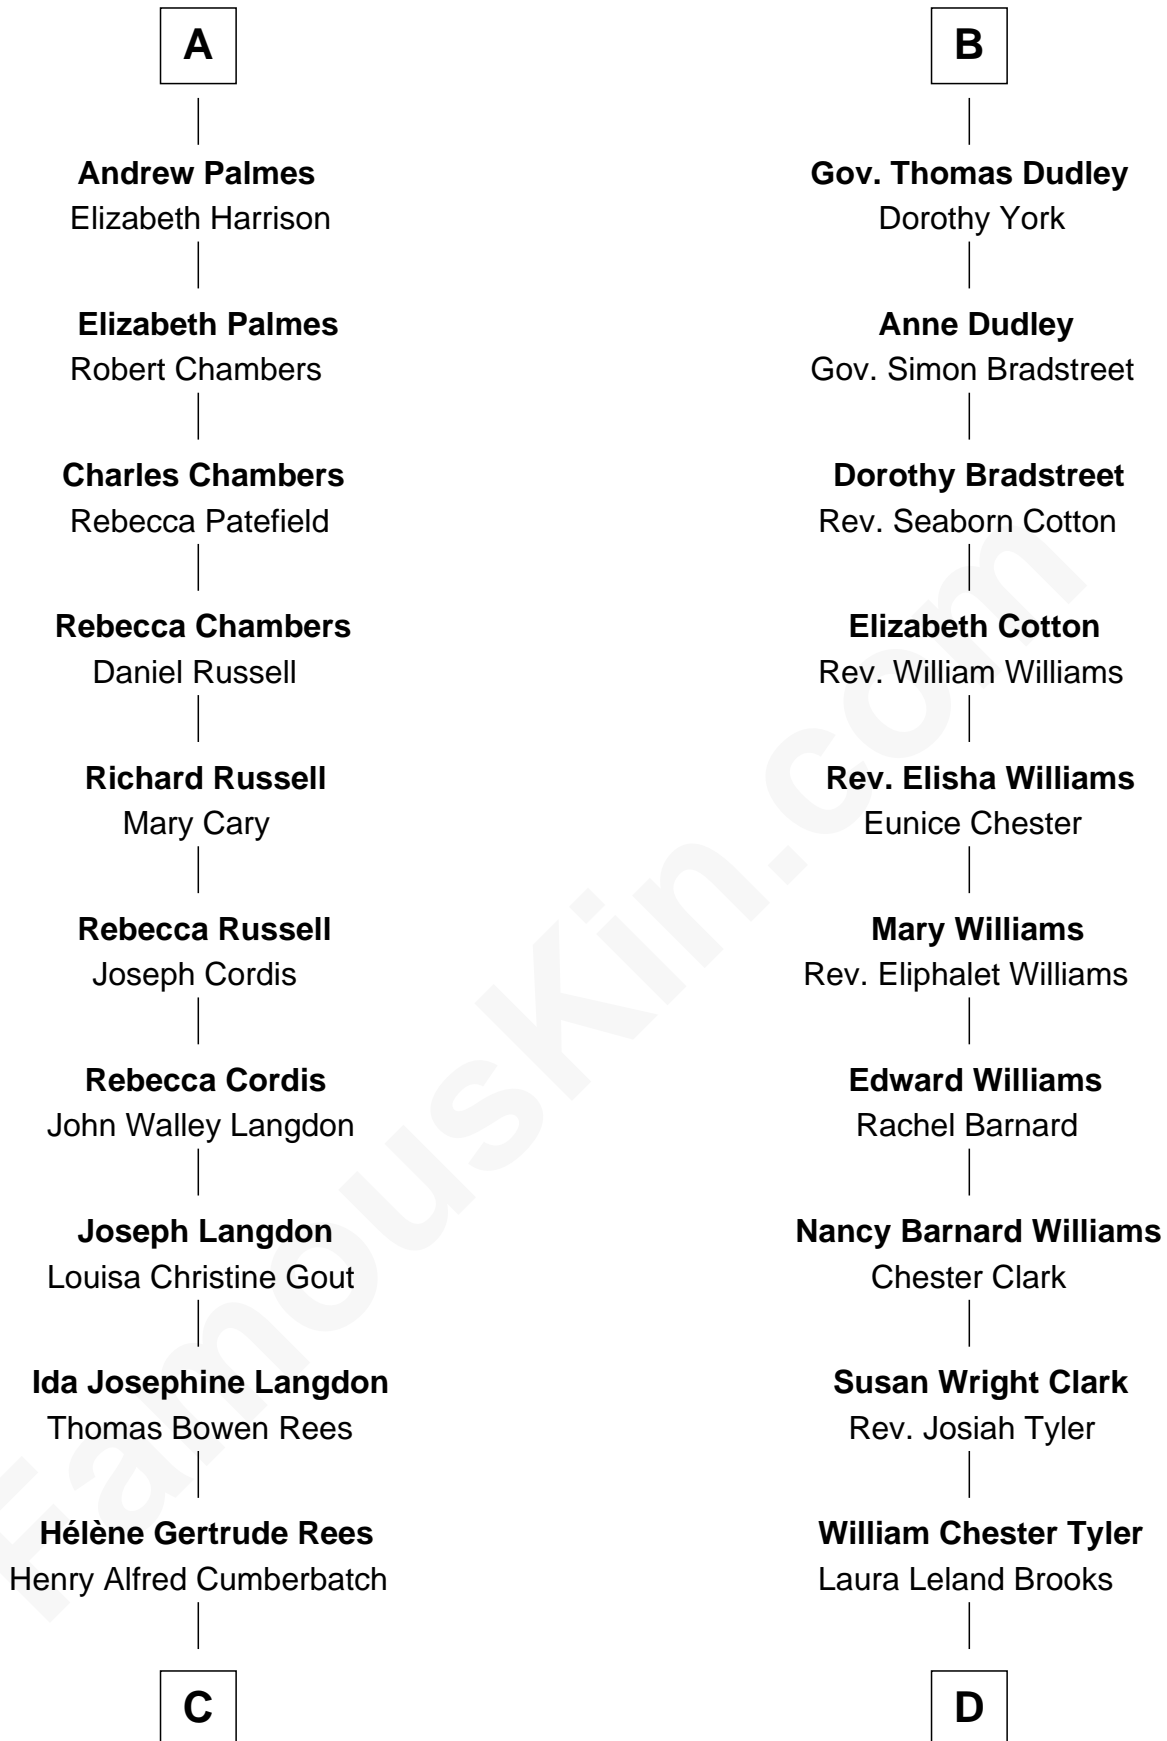

FamousKin.com Relationship Chart of

Benedict Cumberbatch

Movie, Television and Stage Actor

19th cousin 1 time removed of

Kate Upton

Sports Illustrated Swimsuit Cover Model

Sir Walter Blount

Sancha de Ayala

Cecily Grey

Sir Henry Dudley

----- Ashton

Probable

Roger Dudley

Susanna Thorne

B

C