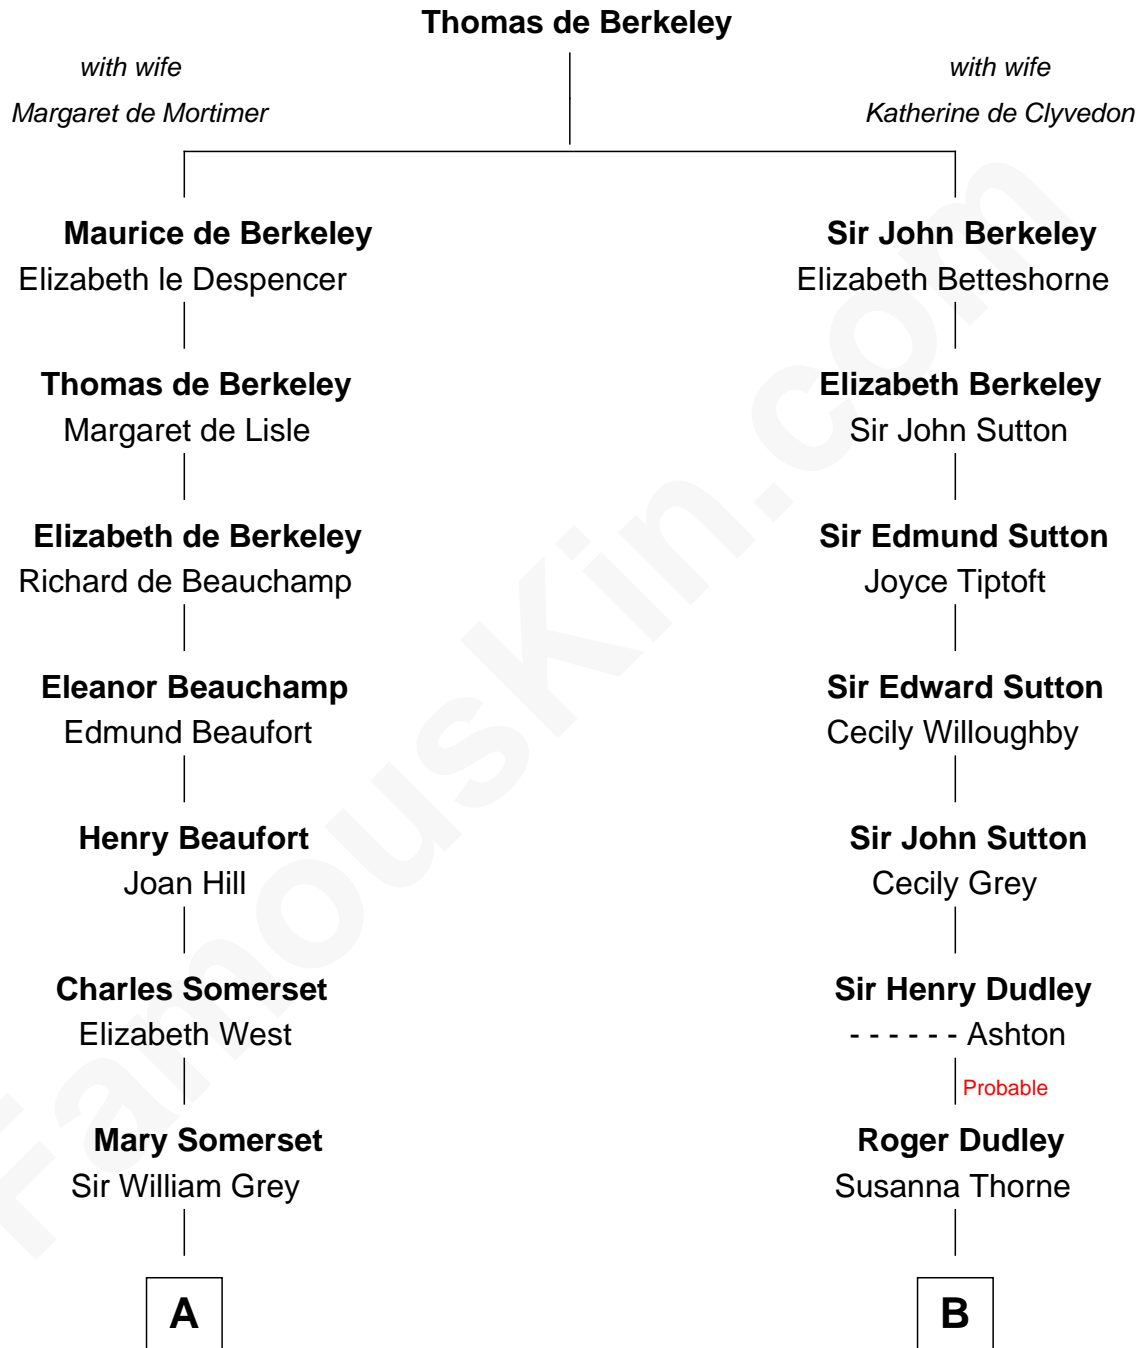

**FamousKin.com**  
**Relationship Chart of**  
**Benedict Cumberbatch**  
*Movie, Television and Stage Actor*

**20th cousin of**  
**Kate Upton**  
*Sports Illustrated Swimsuit Cover Model*

**C**

**Henry Alfred Cumberbatch**  
Hélène Gertrude Rees

**Henry Carlton Cumberbatch**  
Pauline Ellen Laing Congdon

**Timothy Carlton Congdon Cumberbatch**  
Wanda Ventham

**Benedict Cumberbatch**  
*Movie, Television and Stage Actor*

**D**

**Margaret Hastings Tyler**  
Charles Henry Vial

**Elizabeth Brooks Vial**  
Stephen Edward Upton

**Jefferson Matthew Upton**  
Shelley Fawn Davis

**Kate Upton**  
*Model and Actress*