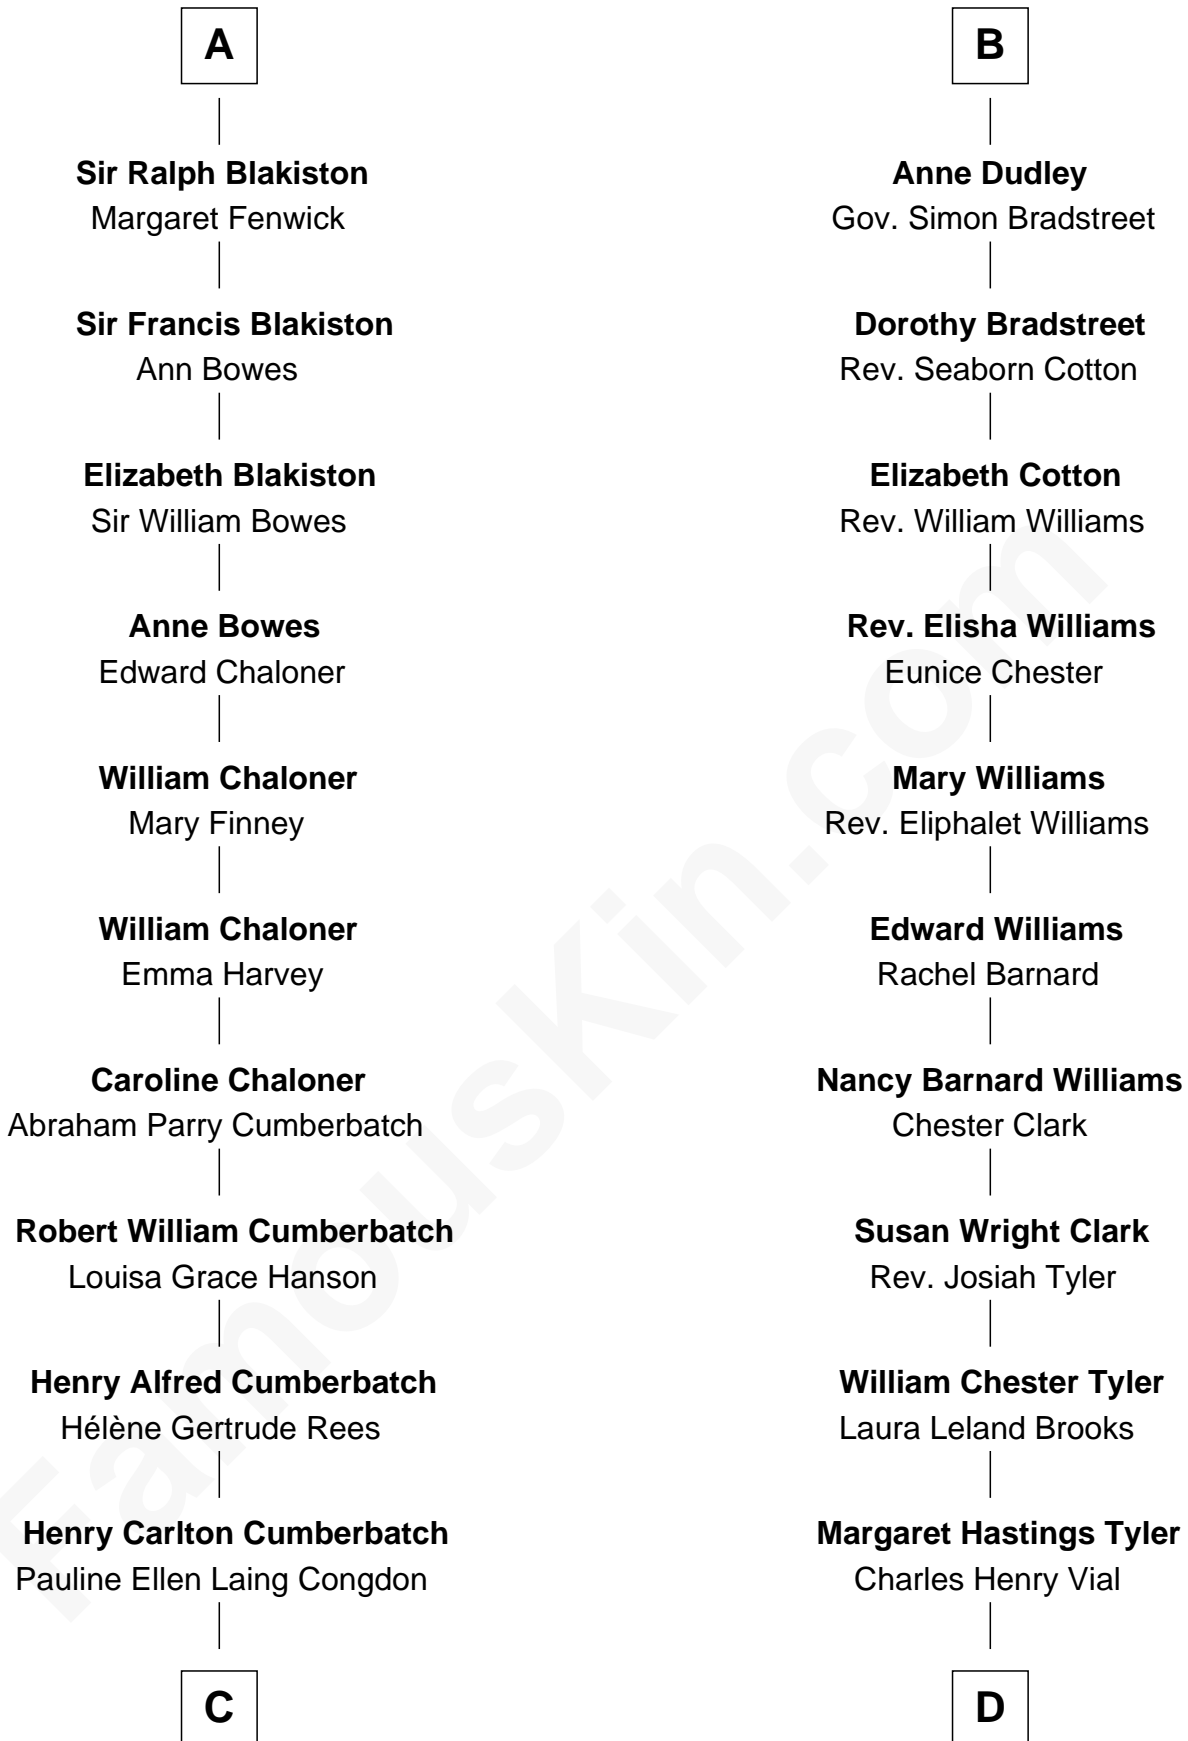

FamousKin.com Relationship Chart of

Benedict Cumberbatch
Movie, Television and Stage Actor

18th cousin 1 time removed of

Kate Upton

Sports Illustrated Swimsuit Cover Model

C

Timothy Carlton Congdon Cumberbatch

Wanda Ventham

Benedict Cumberbatch

Movie, Television and Stage Actor

D

Elizabeth Brooks Vial

Stephen Edward Upton

Jefferson Matthew Upton

Shelley Fawn Davis