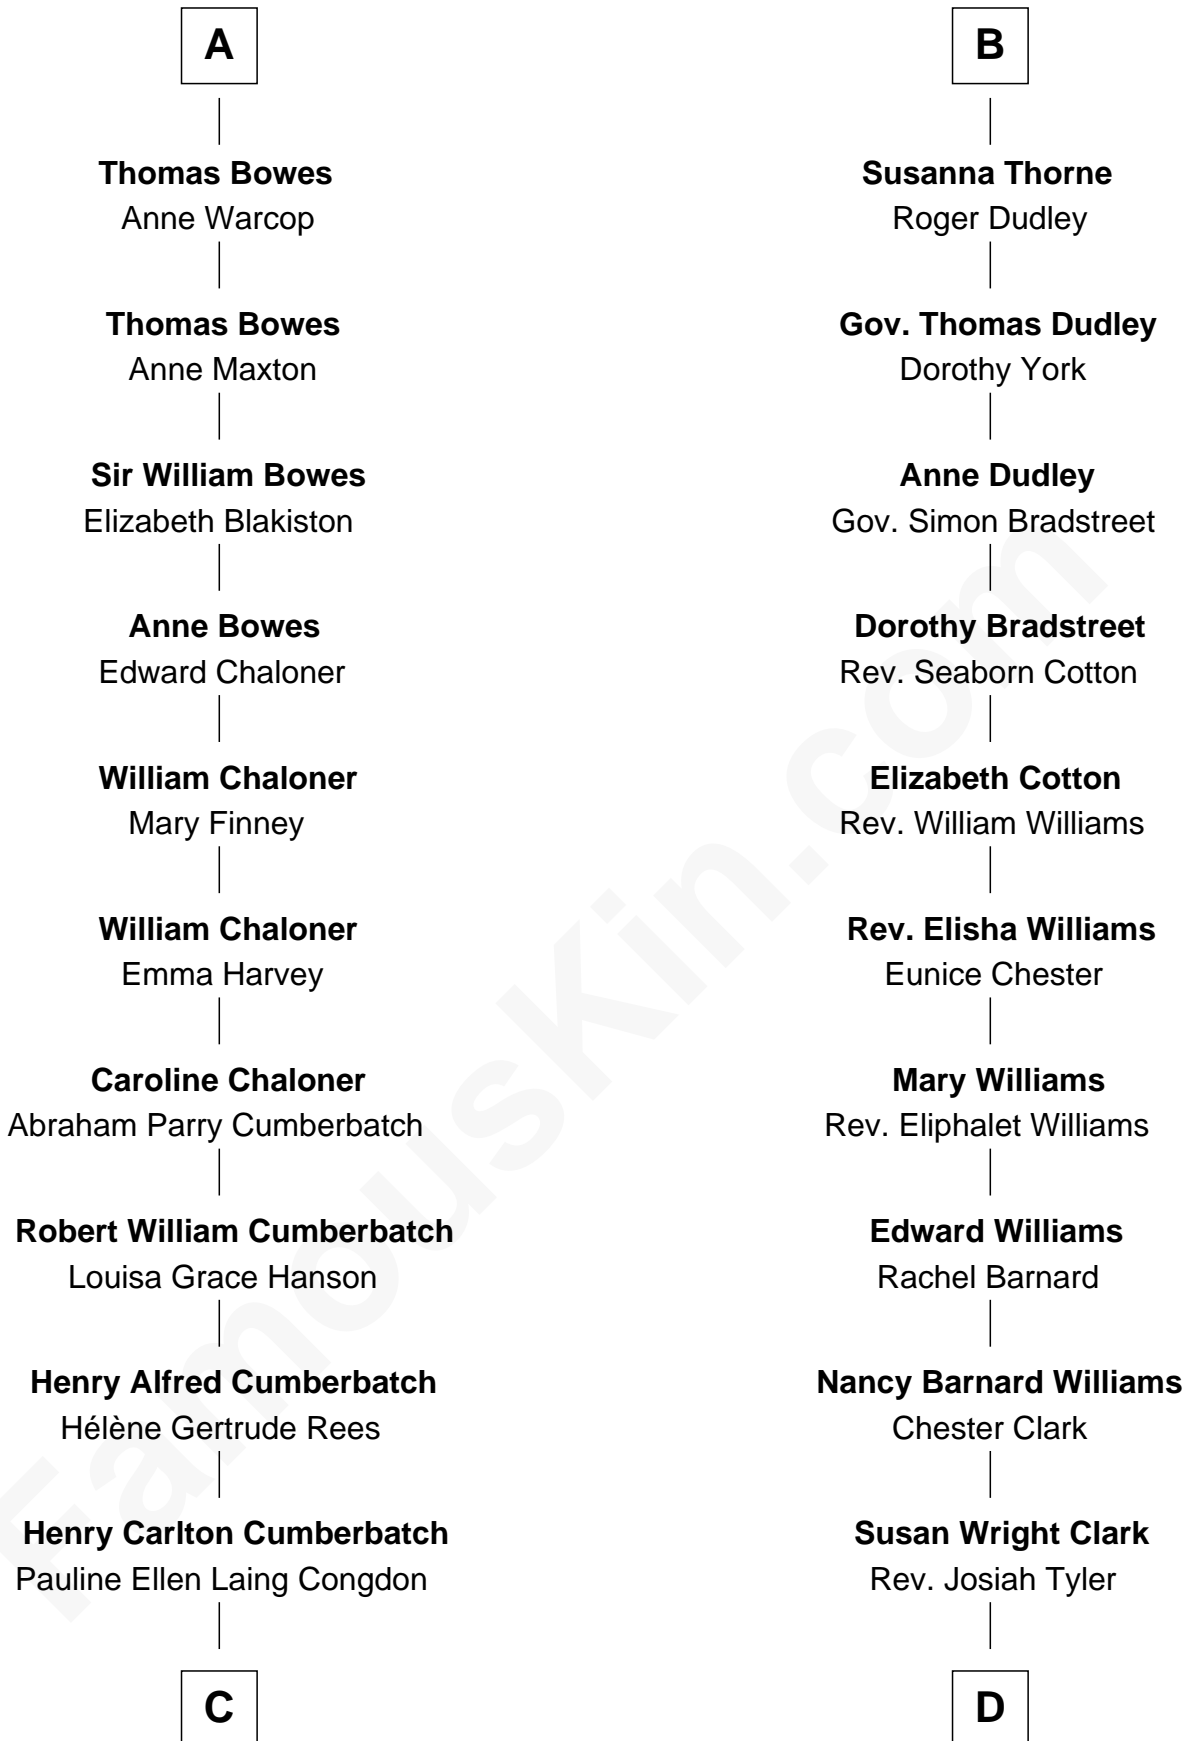

# FamousKin.com Relationship Chart of

**Benedict Cumberbatch**  
*Movie, Television and Stage Actor*

18th cousin 3 times removed of

**Kate Upton**

*Sports Illustrated Swimsuit Cover Model*

**C**

**Timothy Carlton Congdon Cumberbatch**

Wanda Ventham

**Benedict Cumberbatch**

*Movie, Television and Stage Actor*

**D**

**William Chester Tyler**

Laura Leland Brooks

**Margaret Hastings Tyler**

Charles Henry Vial

**Elizabeth Brooks Vial**

Stephen Edward Upton

**Jefferson Matthew Upton**

Shelley Fawn Davis

**Kate Upton**

*Model and Actress*