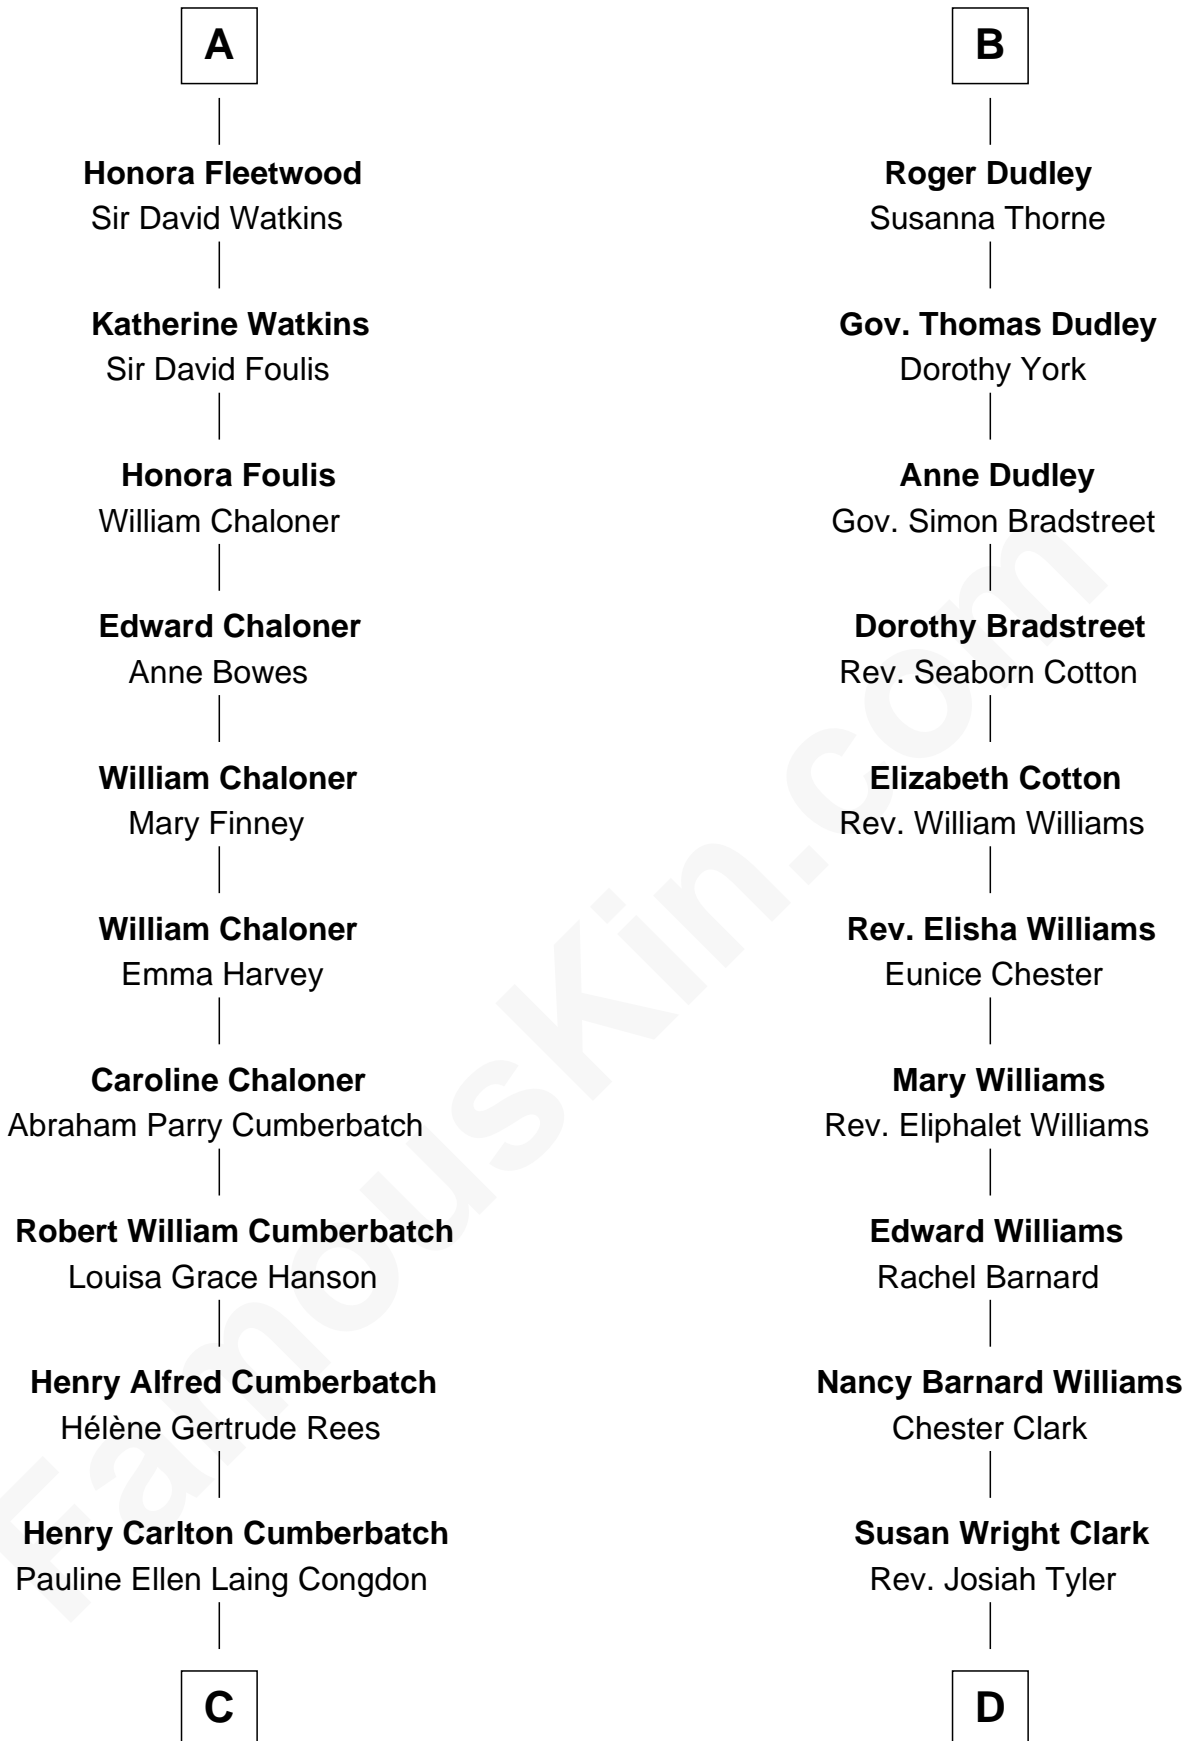

# FamousKin.com Relationship Chart of

**Benedict Cumberbatch**  
Movie, Television and Stage Actor

18th cousin 3 times removed of

**Kate Upton**

Sports Illustrated Swimsuit Cover Model

**C**

**Timothy Carlton Congdon Cumberbatch**

Wanda Ventham

**Benedict Cumberbatch**

*Movie, Television and Stage Actor*

**D**

**William Chester Tyler**

Laura Leland Brooks

**Margaret Hastings Tyler**

Charles Henry Vial

**Elizabeth Brooks Vial**

Stephen Edward Upton

**Jefferson Matthew Upton**

Shelley Fawn Davis

**Kate Upton**

*Model and Actress*