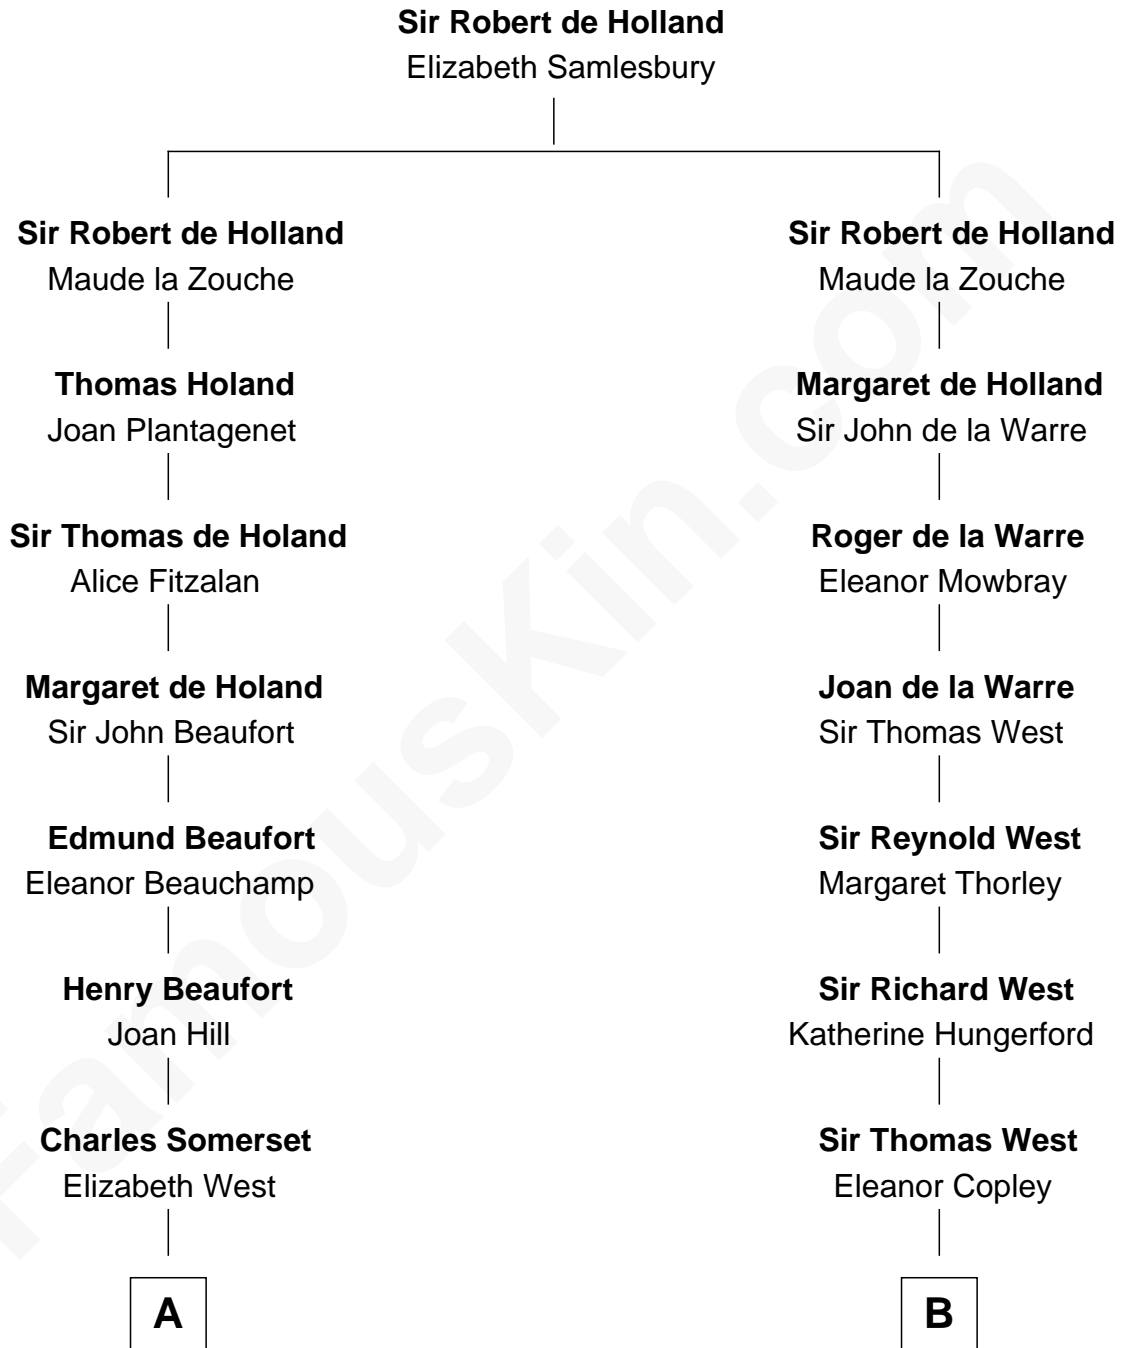

# FamousKin.com Relationship Chart of

**Benedict Cumberbatch**  
*Movie, Television and Stage Actor*

20th cousin 1 time removed of

**Ray Bradbury**  
*Author of The Martian Chronicles*

**C**

**Robert William Cumberbatch**

Louisa Grace Hanson

**Henry Alfred Cumberbatch**

Hélène Gertrude Rees

**Henry Carlton Cumberbatch**

Pauline Ellen Laing Congdon

**Timothy Carlton Congdon Cumberbatch**

Wanda Ventham

**Benedict Cumberbatch**

*Movie, Television and Stage Actor*

**D**

**Samuel Irving Bradbury**

Mary Adell Spaulding

**Samuel Hinkston Bradbury**

Minnie Alice Davis

**Leonard Spaulding Bradbury**

Esther Marie Moberg