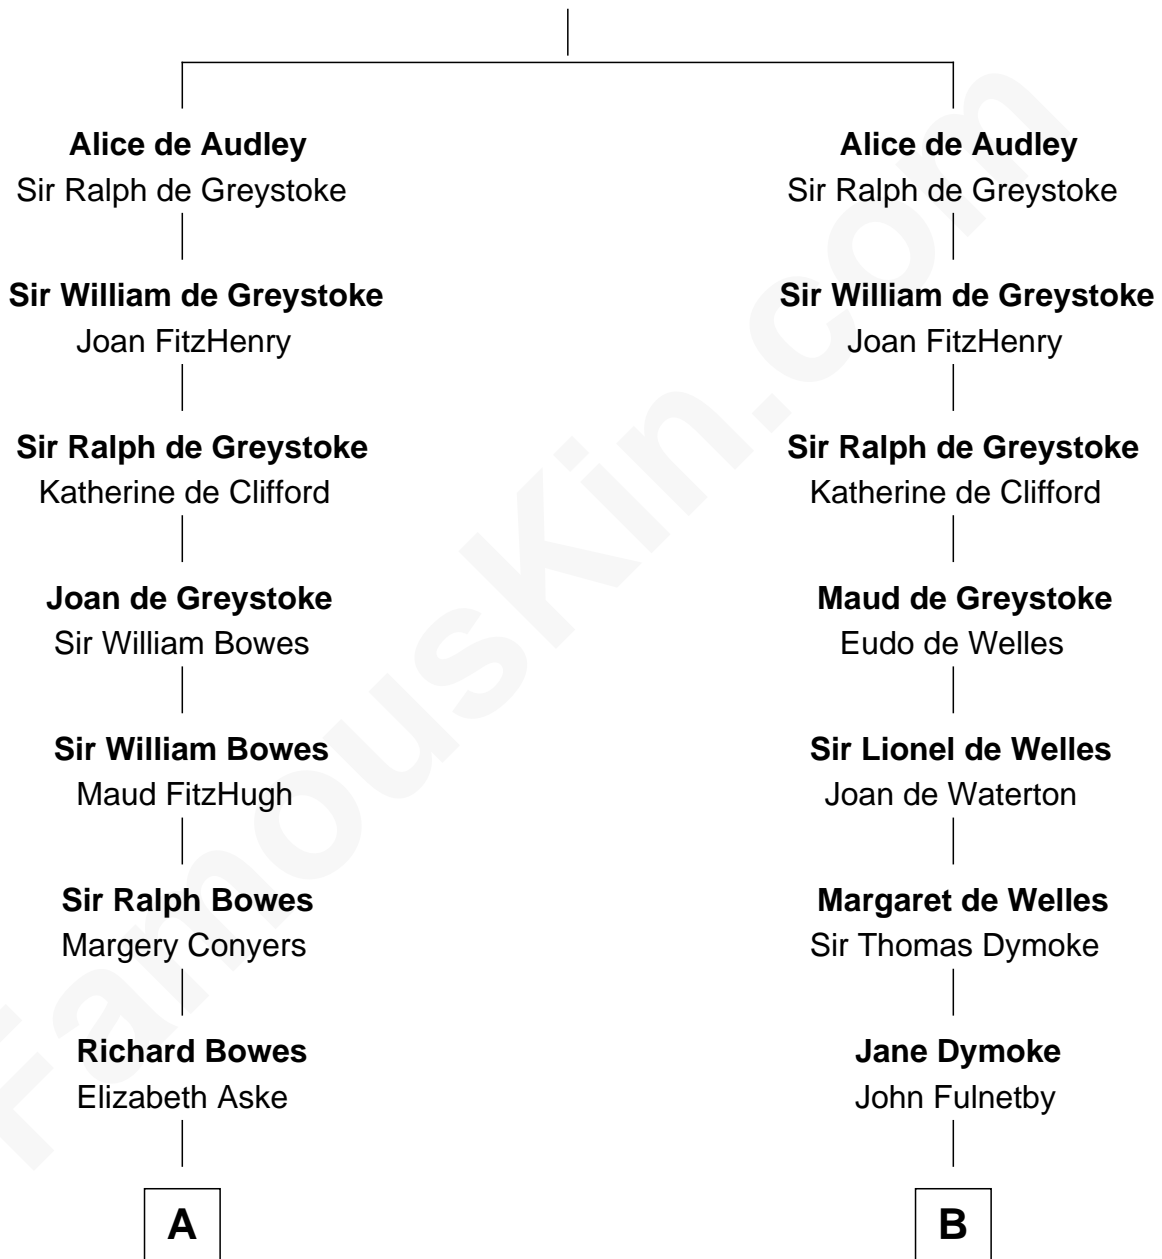

FamousKin.com Relationship Chart of

Benedict Cumberbatch

Movie, Television and Stage Actor

19th cousin 1 time removed of

Ray Bradbury

Author of The Martian Chronicles

Sir Hugh I de Audley

Iseult de Mortimer

C

Henry Carlton Cumberbatch

Pauline Ellen Laing Congdon

Timothy Carlton Congdon Cumberbatch

Wanda Ventham

Benedict Cumberbatch

Movie, Television and Stage Actor

D

Samuel Irving Bradbury

Mary Adell Spaulding

Samuel Hinkston Bradbury

Minnie Alice Davis

Leonard Spaulding Bradbury

Esther Marie Moberg

Ray Bradbury

Author of The Martian Chronicles