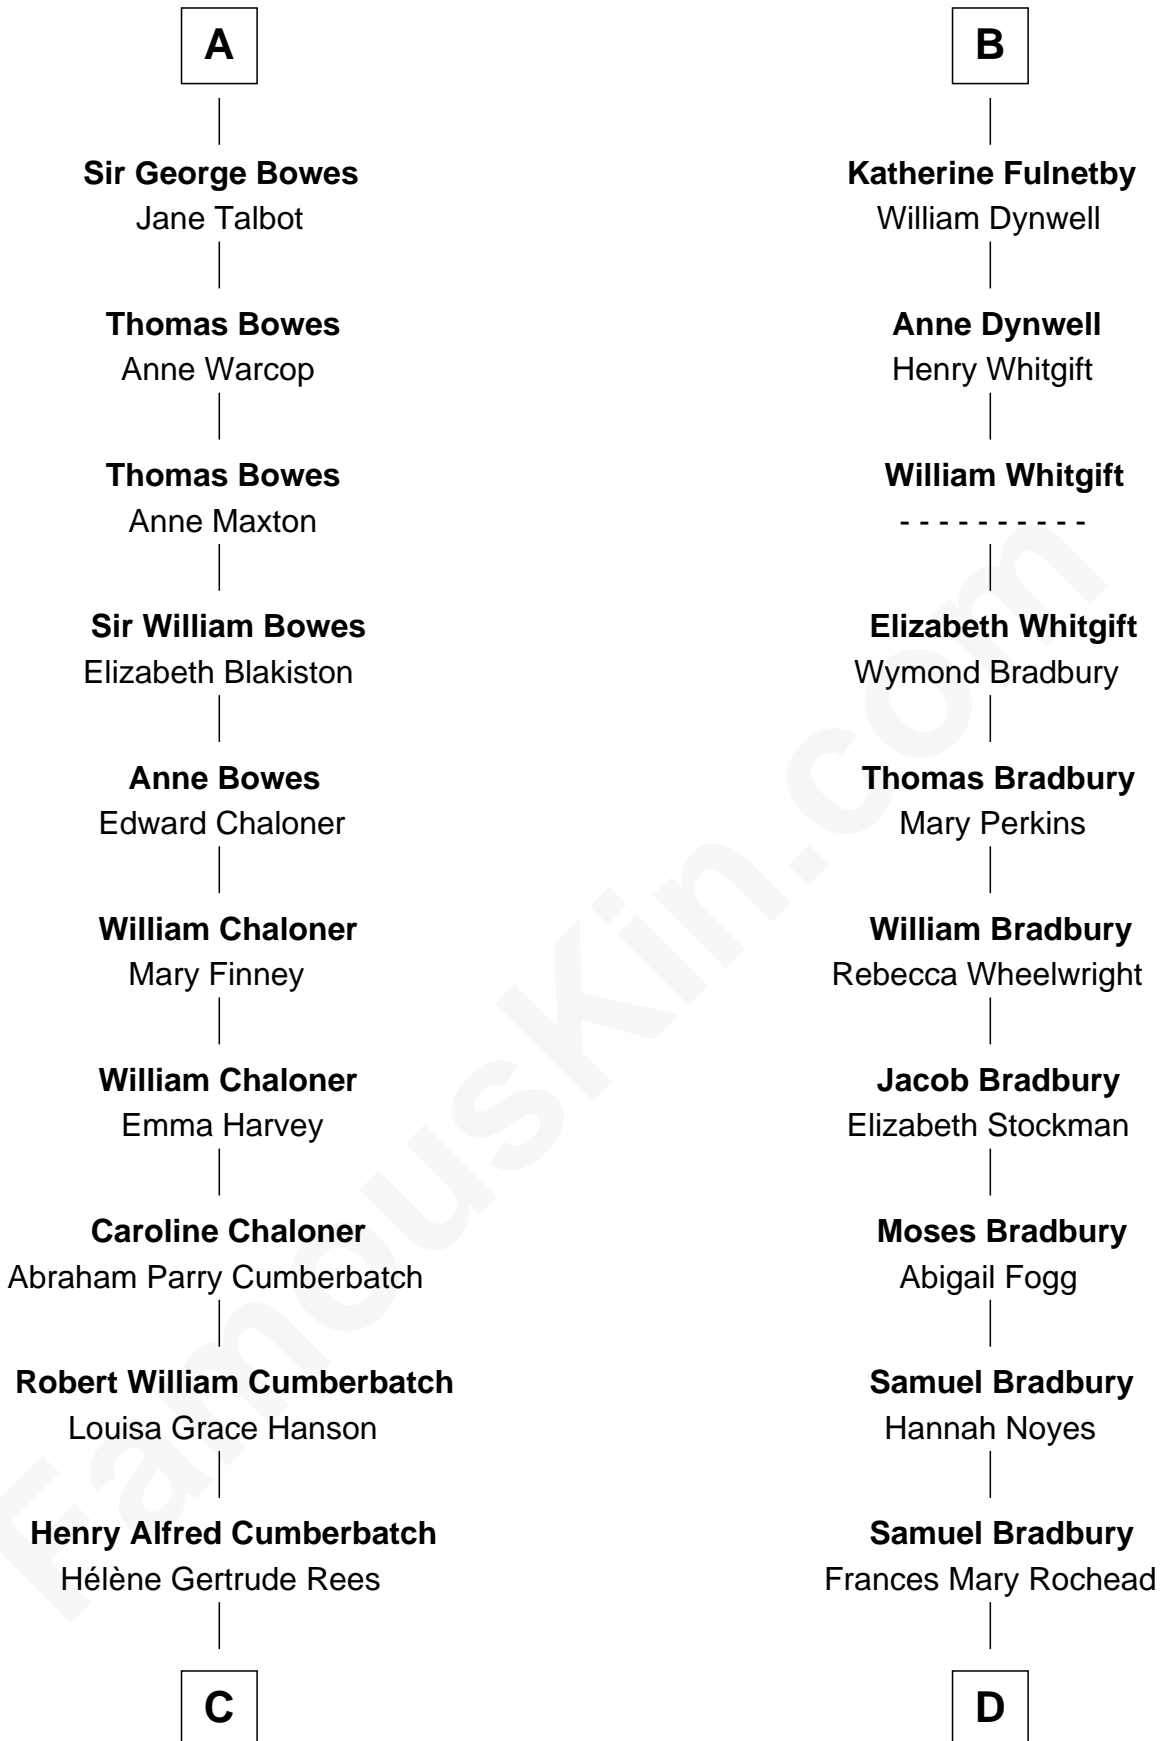

FamousKin.com Relationship Chart of

Benedict Cumberbatch

Movie, Television and Stage Actor

19th cousin 1 time removed of

Ray Bradbury

Author of The Martian Chronicles

Sir Hugh I de Audley

Iseult de Mortimer

C

Henry Carlton Cumberbatch

Pauline Ellen Laing Congdon

Timothy Carlton Congdon Cumberbatch

Wanda Ventham

Benedict Cumberbatch

Movie, Television and Stage Actor

D

Samuel Irving Bradbury

Mary Adell Spaulding

Samuel Hinkston Bradbury

Minnie Alice Davis

Leonard Spaulding Bradbury

Esther Marie Moberg

Ray Bradbury

Author of The Martian Chronicles