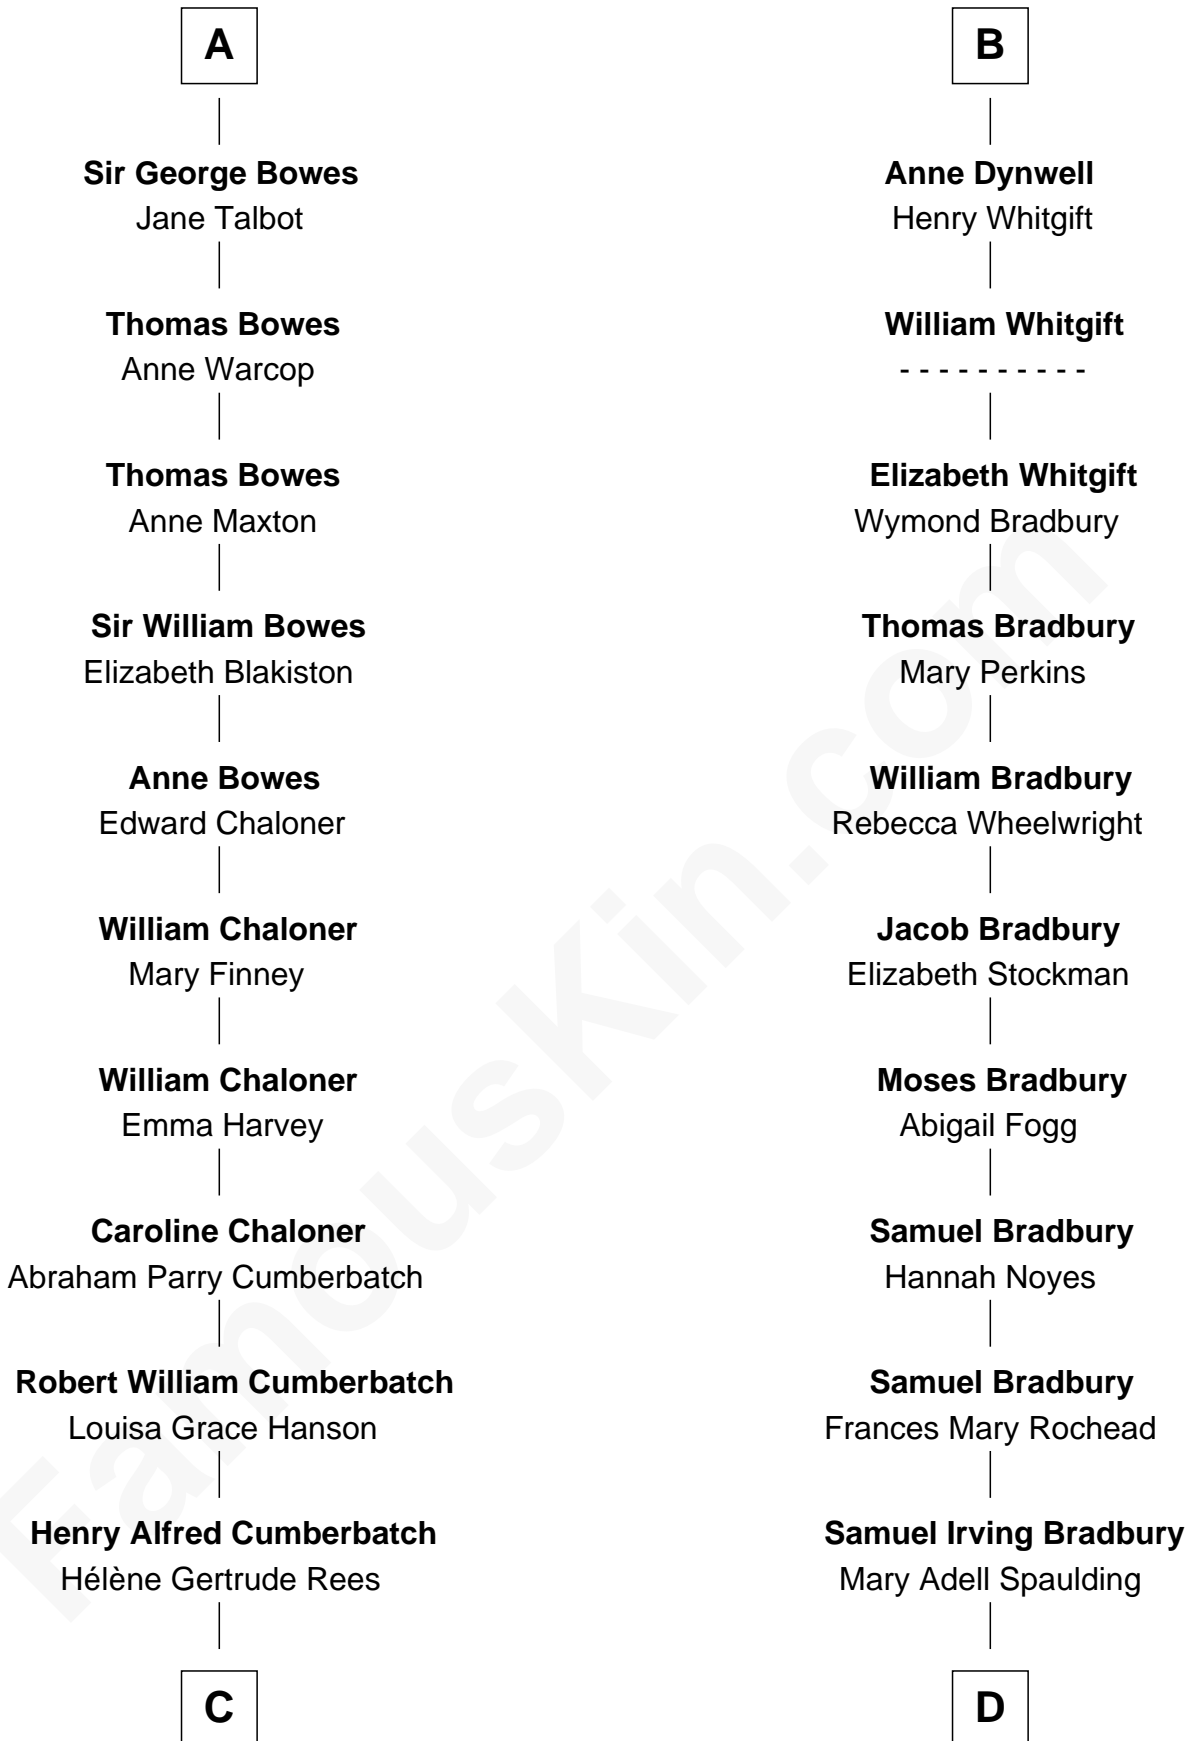

FamousKin.com
Relationship Chart of
Benedict Cumberbatch
Movie, Television and Stage Actor

19th cousin of
Ray Bradbury
Author of The Martian Chronicles

C

Henry Carlton Cumberbatch

Pauline Ellen Laing Congdon

Timothy Carlton Congdon Cumberbatch

Wanda Ventham

Benedict Cumberbatch

Movie, Television and Stage Actor

D

Samuel Hinkston Bradbury

Minnie Alice Davis

Leonard Spaulding Bradbury