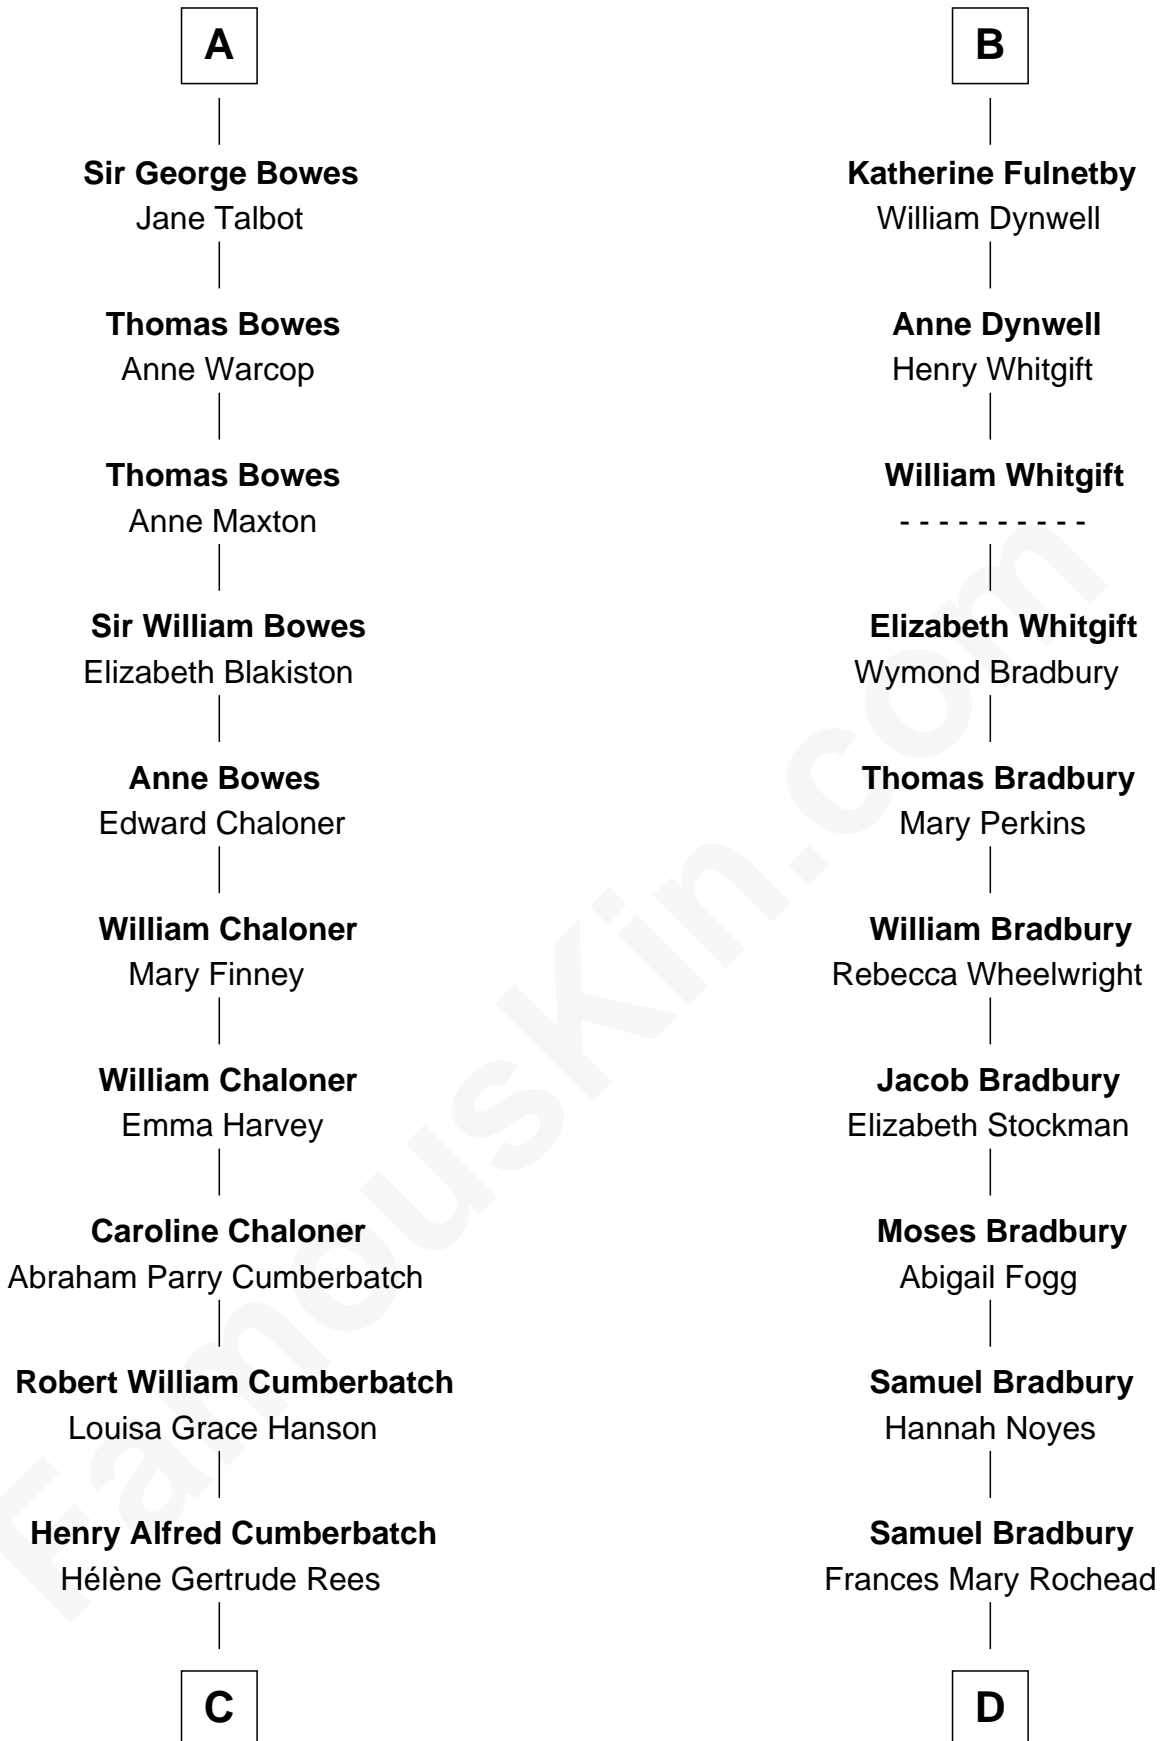

FamousKin.com

Relationship Chart of

Benedict Cumberbatch

Movie, Television and Stage Actor

19th cousin 1 time removed of

Ray Bradbury

Author of The Martian Chronicles

C

Henry Carlton Cumberbatch

Pauline Ellen Laing Congdon

Timothy Carlton Congdon Cumberbatch

Wanda Ventham

Benedict Cumberbatch

Movie, Television and Stage Actor

D

Samuel Irving Bradbury

Mary Adell Spaulding

Samuel Hinkston Bradbury

Minnie Alice Davis

Leonard Spaulding Bradbury

Esther Marie Moberg

Ray Bradbury

Author of The Martian Chronicles