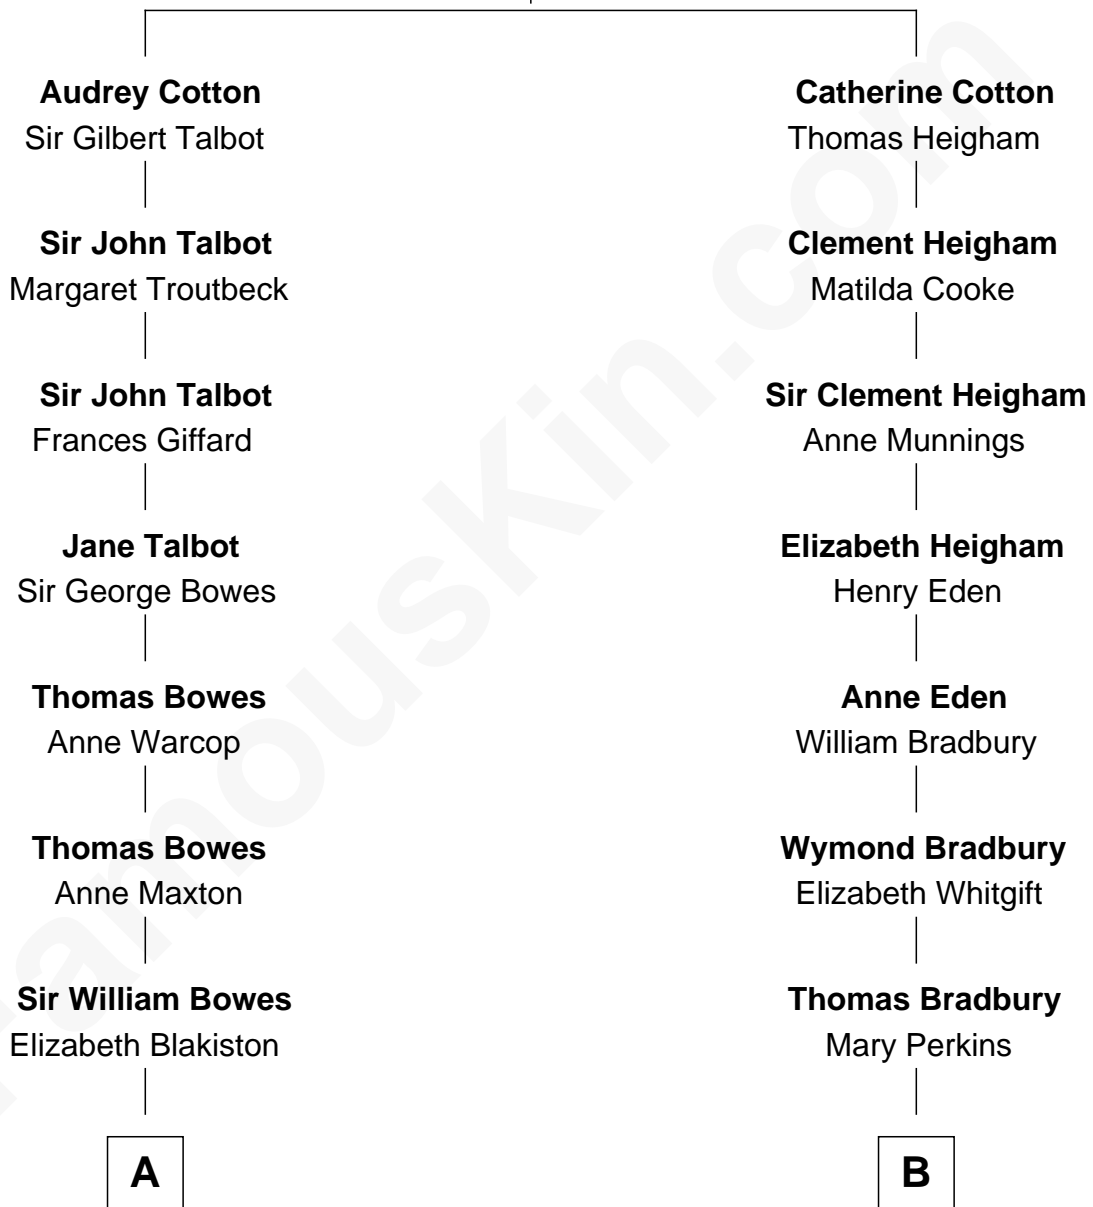

FamousKin.com

Relationship Chart of

Benedict Cumberbatch

Movie, Television and Stage Actor

15th cousin of

Ray Bradbury

Author of The Martian Chronicles

William Cotton

Alice Abbott

A

Anne Bowes
Edward Chaloner

William Chaloner
Mary Finney

William Chaloner
Emma Harvey

Caroline Chaloner
Abraham Parry Cumberbatch

Robert William Cumberbatch
Louisa Grace Hanson

Henry Alfred Cumberbatch
Hélène Gertrude Rees

Henry Carlton Cumberbatch
Pauline Ellen Laing Congdon

Timothy Carlton Congdon Cumberbatch
Wanda Ventham

Benedict Cumberbatch

Movie, Television and Stage Actor

B

William Bradbury
Rebecca Wheelwright

Jacob Bradbury
Elizabeth Stockman