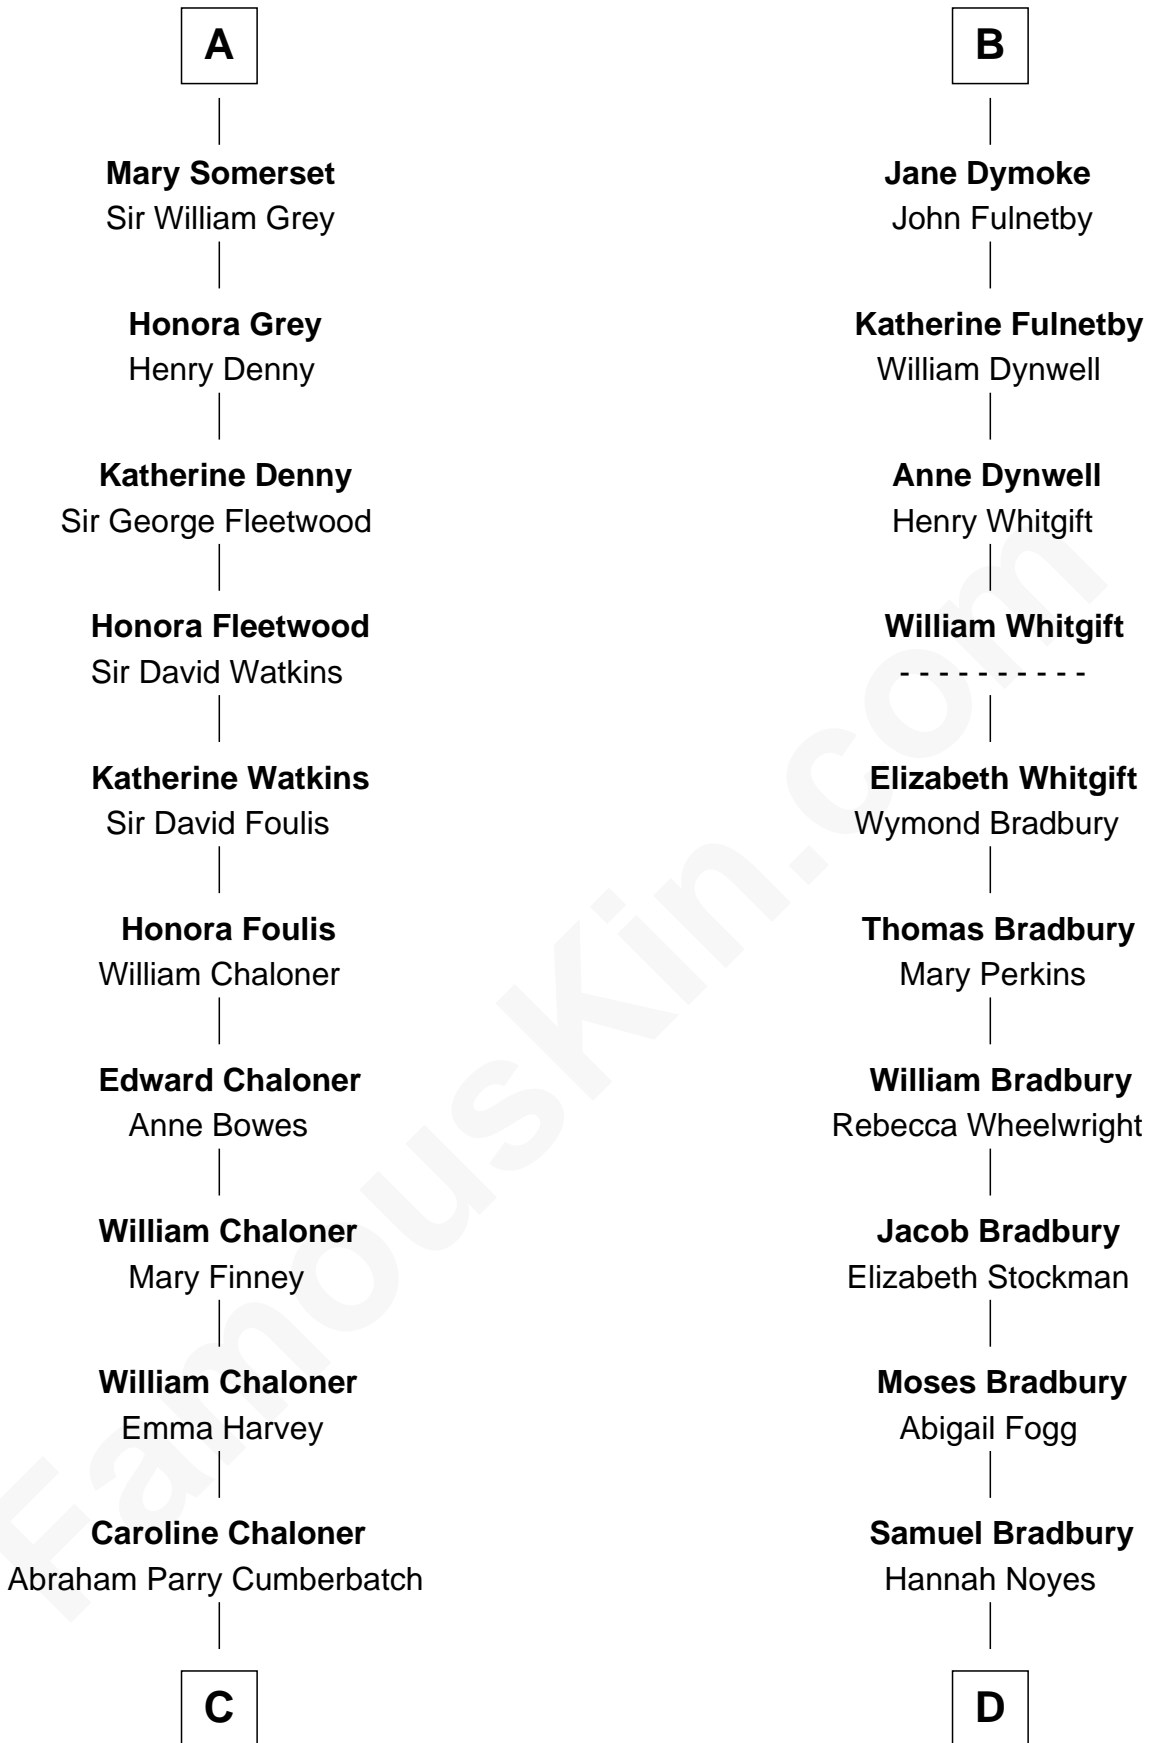

FamousKin.com Relationship Chart of

Benedict Cumberbatch

Movie, Television and Stage Actor

21st cousin of

Ray Bradbury

Author of The Martian Chronicles

C

Robert William Cumberbatch

Louisa Grace Hanson

Henry Alfred Cumberbatch

Hélène Gertrude Rees

Henry Carlton Cumberbatch

Pauline Ellen Laing Congdon

Timothy Carlton Congdon Cumberbatch

Wanda Ventham

Benedict Cumberbatch

Movie, Television and Stage Actor

D

Samuel Bradbury

Frances Mary Rohead

Samuel Irving Bradbury

Mary Adell Spaulding

Samuel Hinkston Bradbury

Minnie Alice Davis