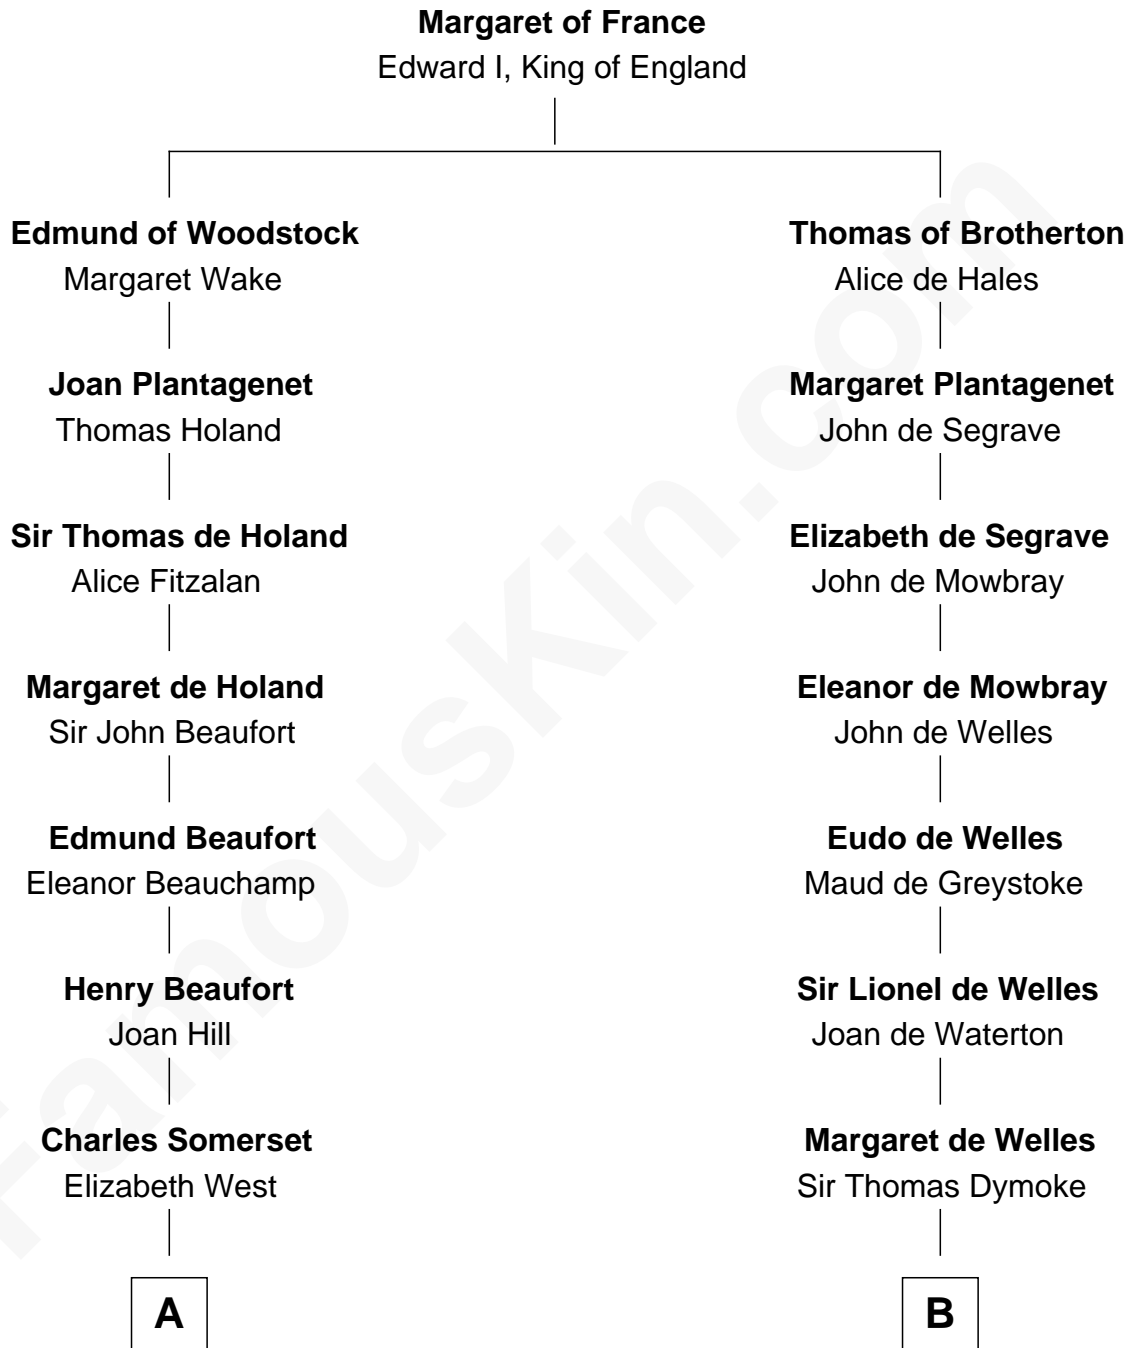

FamousKin.com Relationship Chart of

Benedict Cumberbatch

Movie, Television and Stage Actor

21st cousin of

Ray Bradbury

Author of The Martian Chronicles

C

Robert William Cumberbatch

Louisa Grace Hanson

Henry Alfred Cumberbatch

Hélène Gertrude Rees

Henry Carlton Cumberbatch

Pauline Ellen Laing Congdon

Timothy Carlton Congdon Cumberbatch

Wanda Ventham

Benedict Cumberbatch