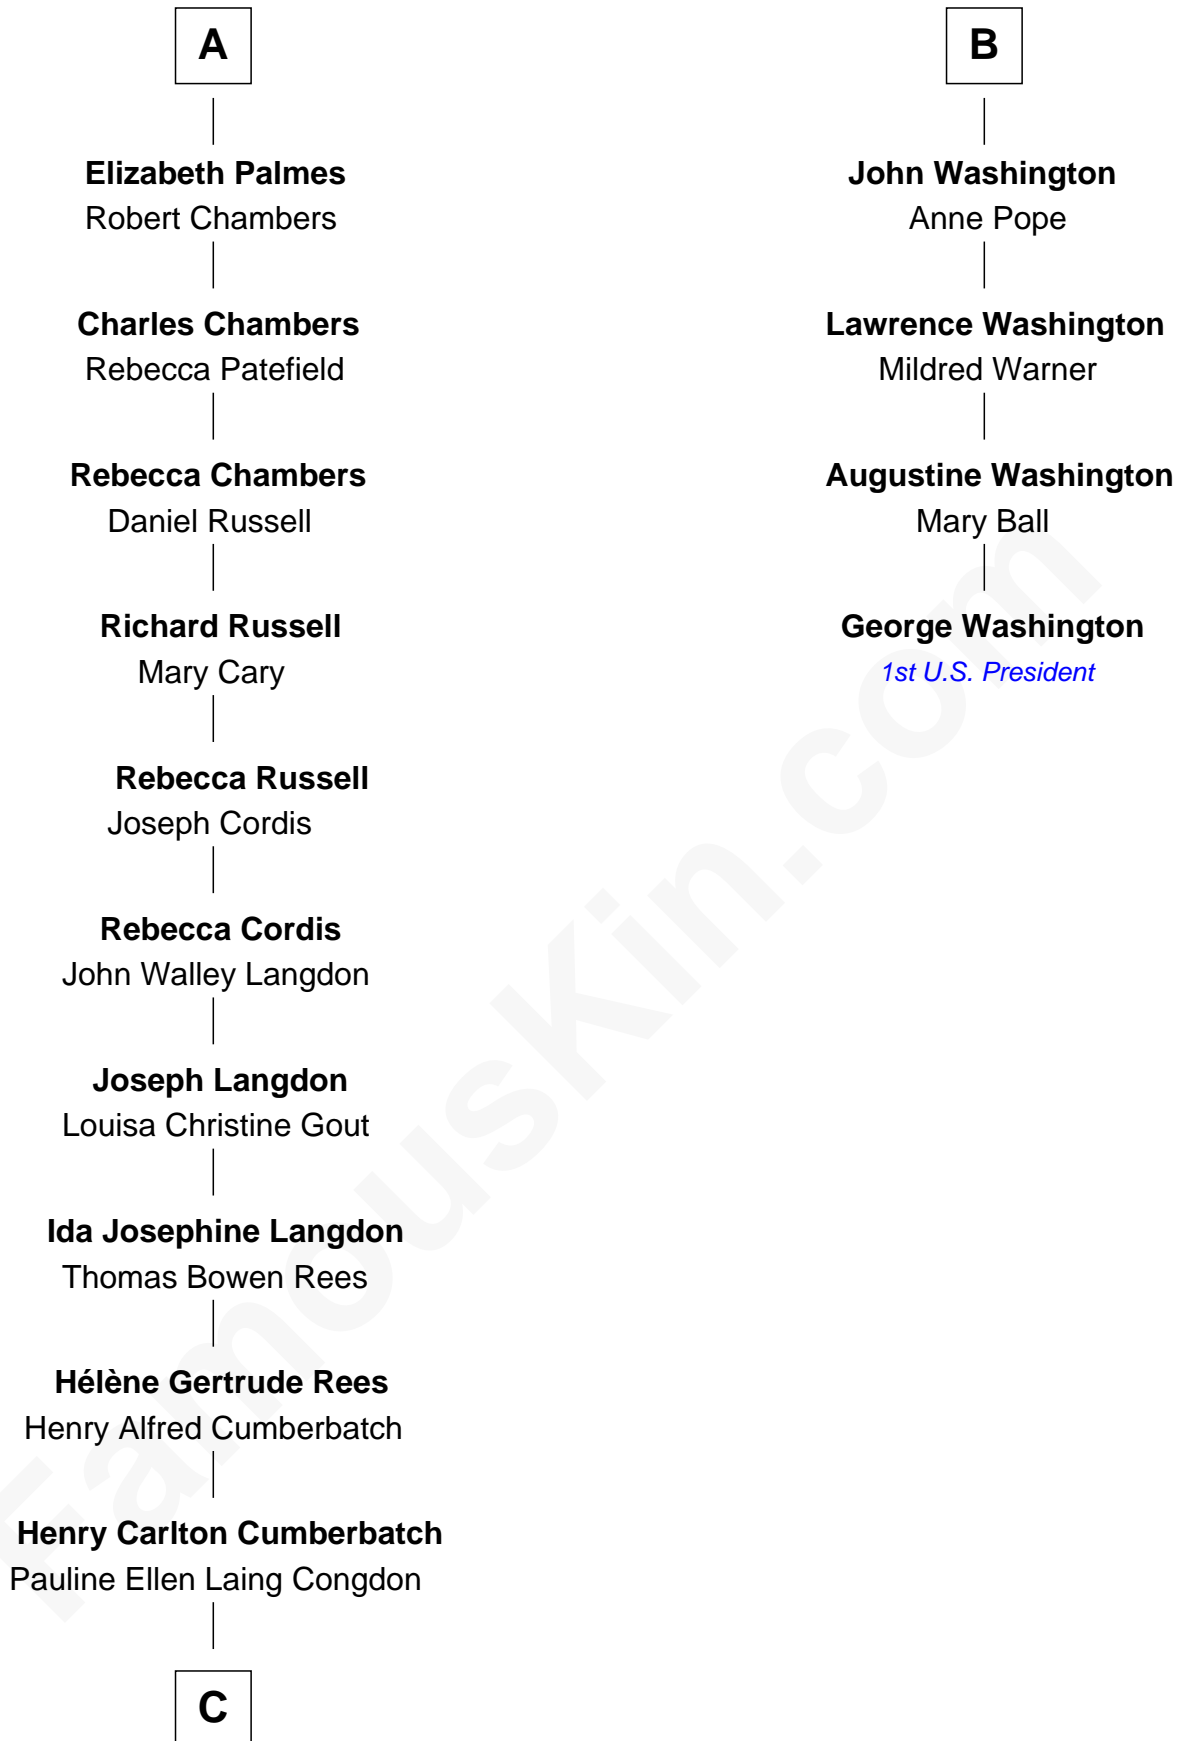

FamousKin.com Relationship Chart of

Benedict Cumberbatch
Movie, Television and Stage Actor

10th cousin 8 times removed of

George Washington
1st U.S. President

Timothy Carlton Congdon Cumberbatch

Wanda Ventham