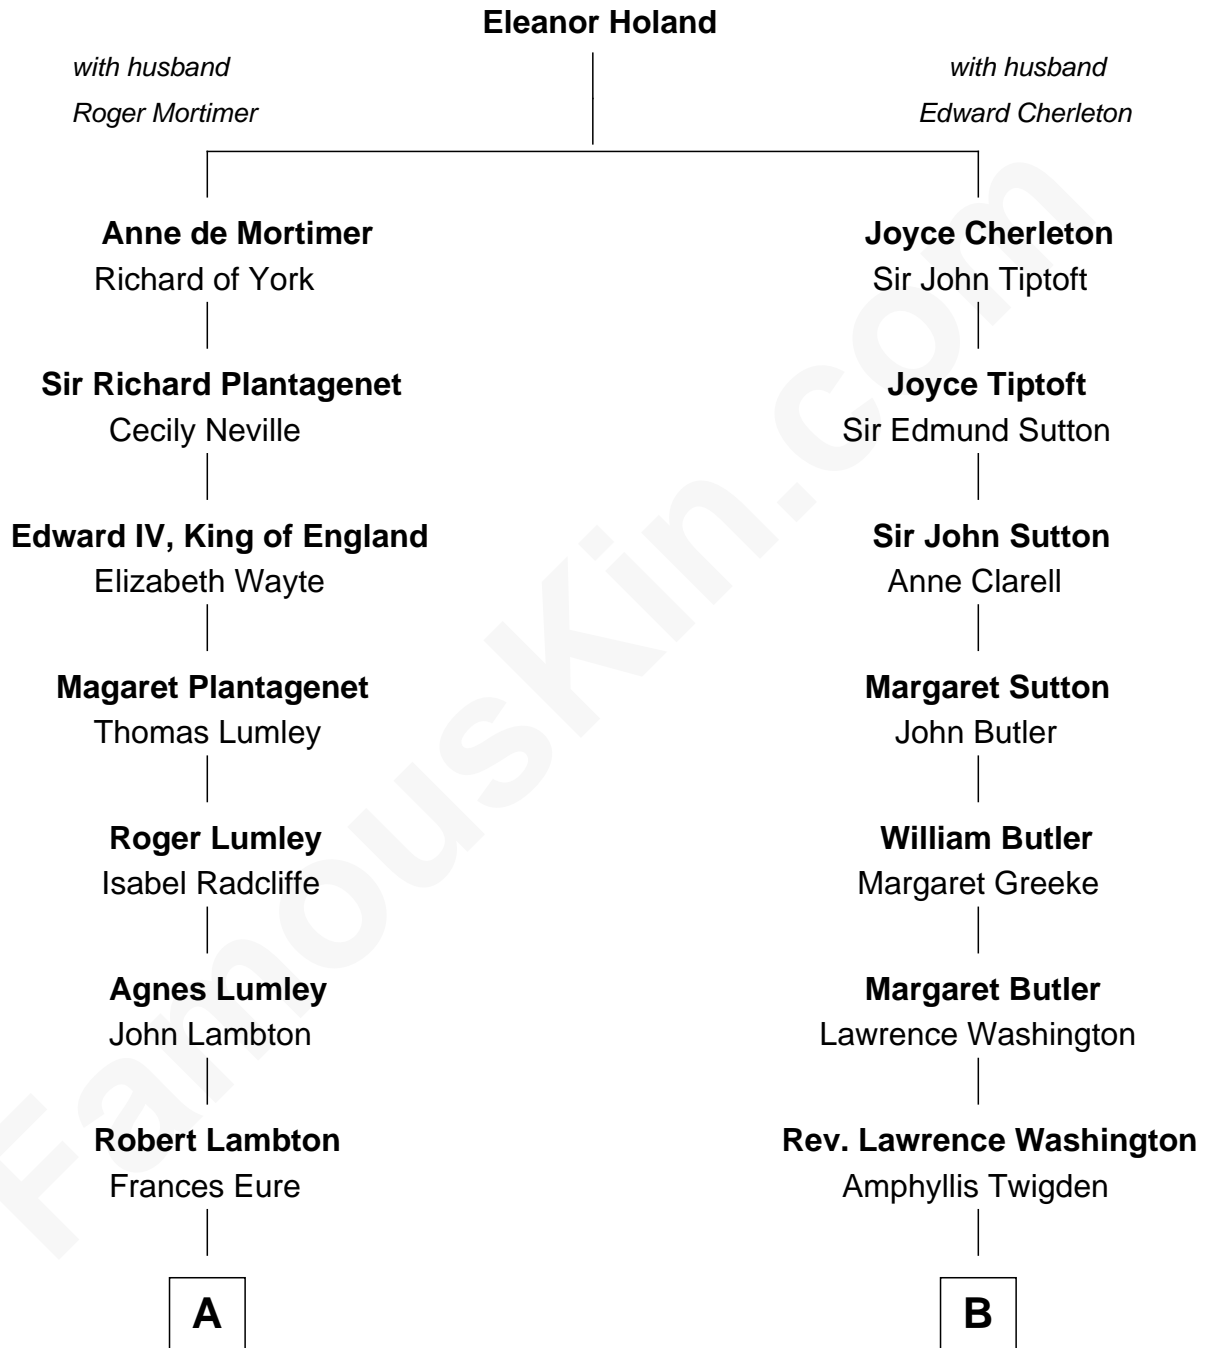

FamousKin.com Relationship Chart of

Benedict Cumberbatch
Movie, Television and Stage Actor

10th cousin 9 times removed of

George Washington
1st U.S. President

C

Henry Carlton Cumberbatch

Pauline Ellen Laing Congdon