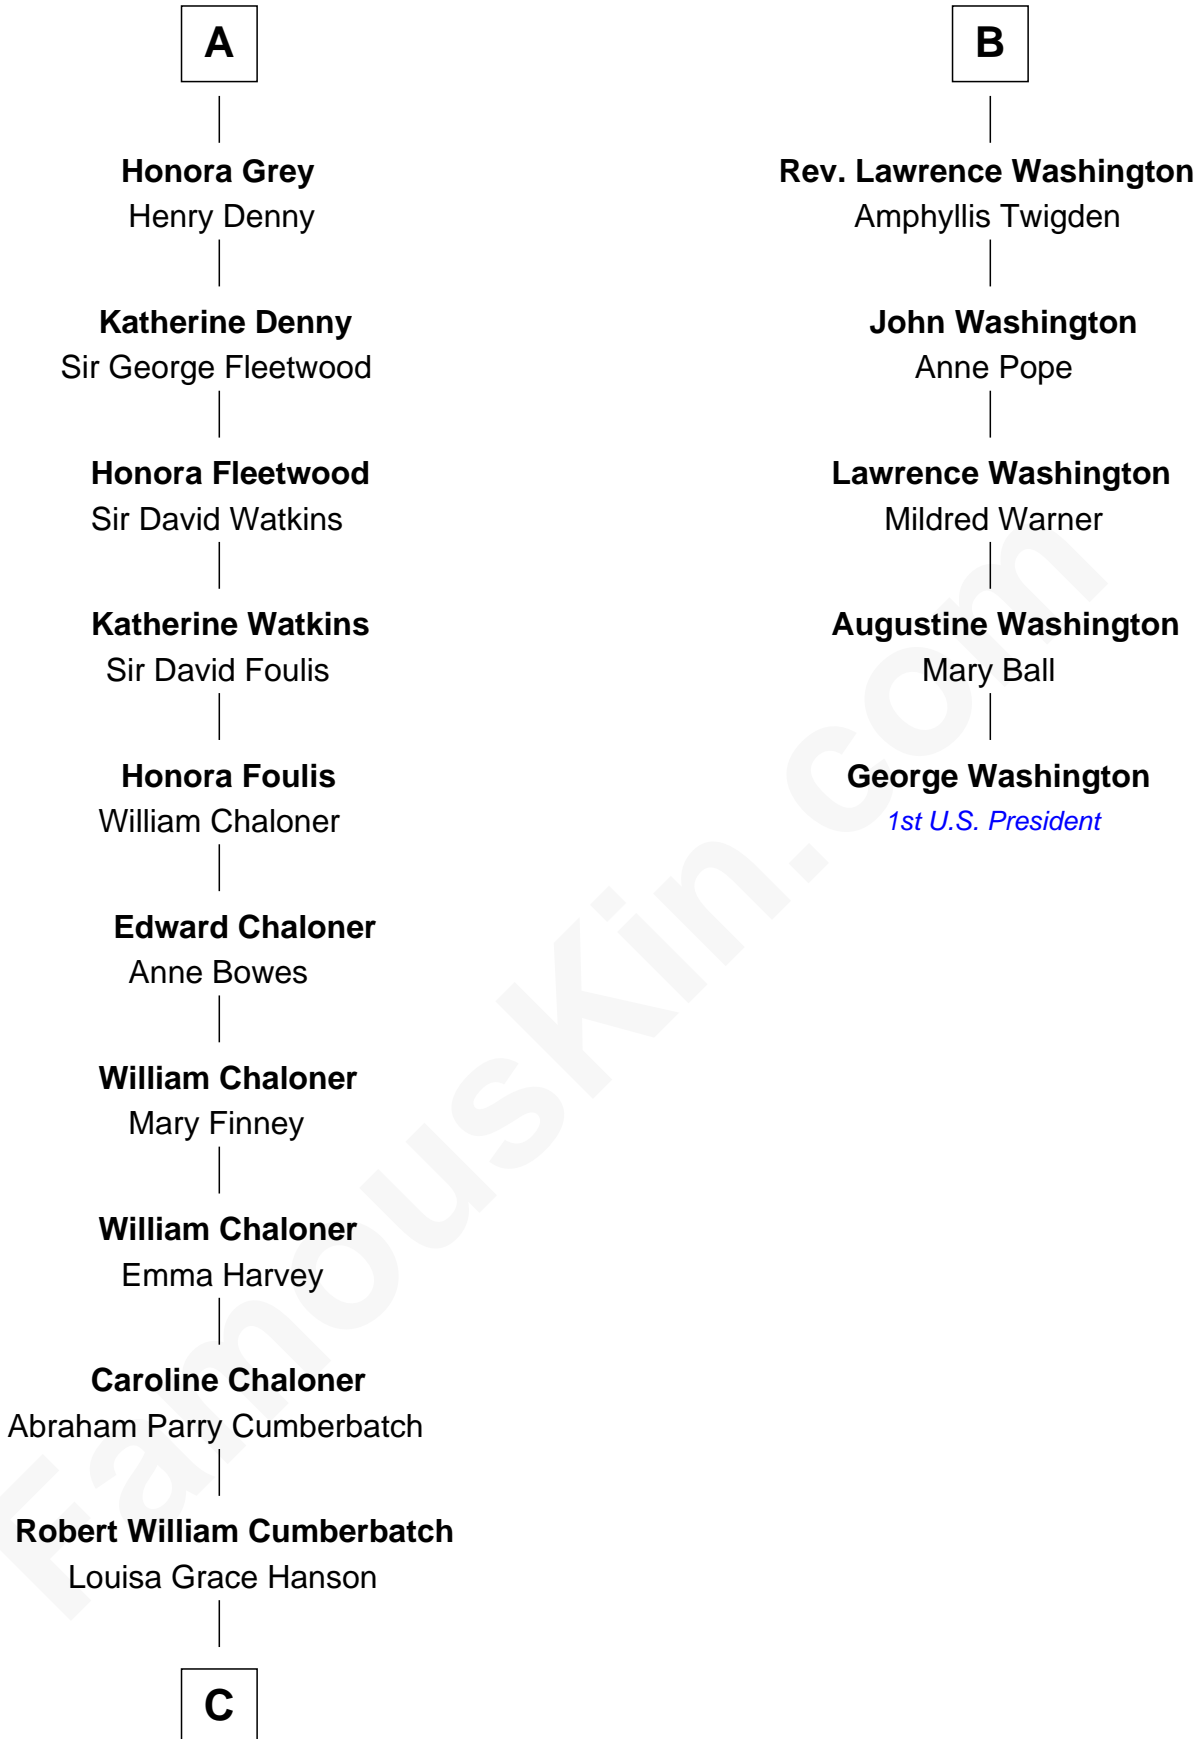

FamousKin.com Relationship Chart of

Benedict Cumberbatch
Movie, Television and Stage Actor

11th cousin 9 times removed of

George Washington
1st U.S. President

C

Henry Alfred Cumberbatch

Hélène Gertrude Rees