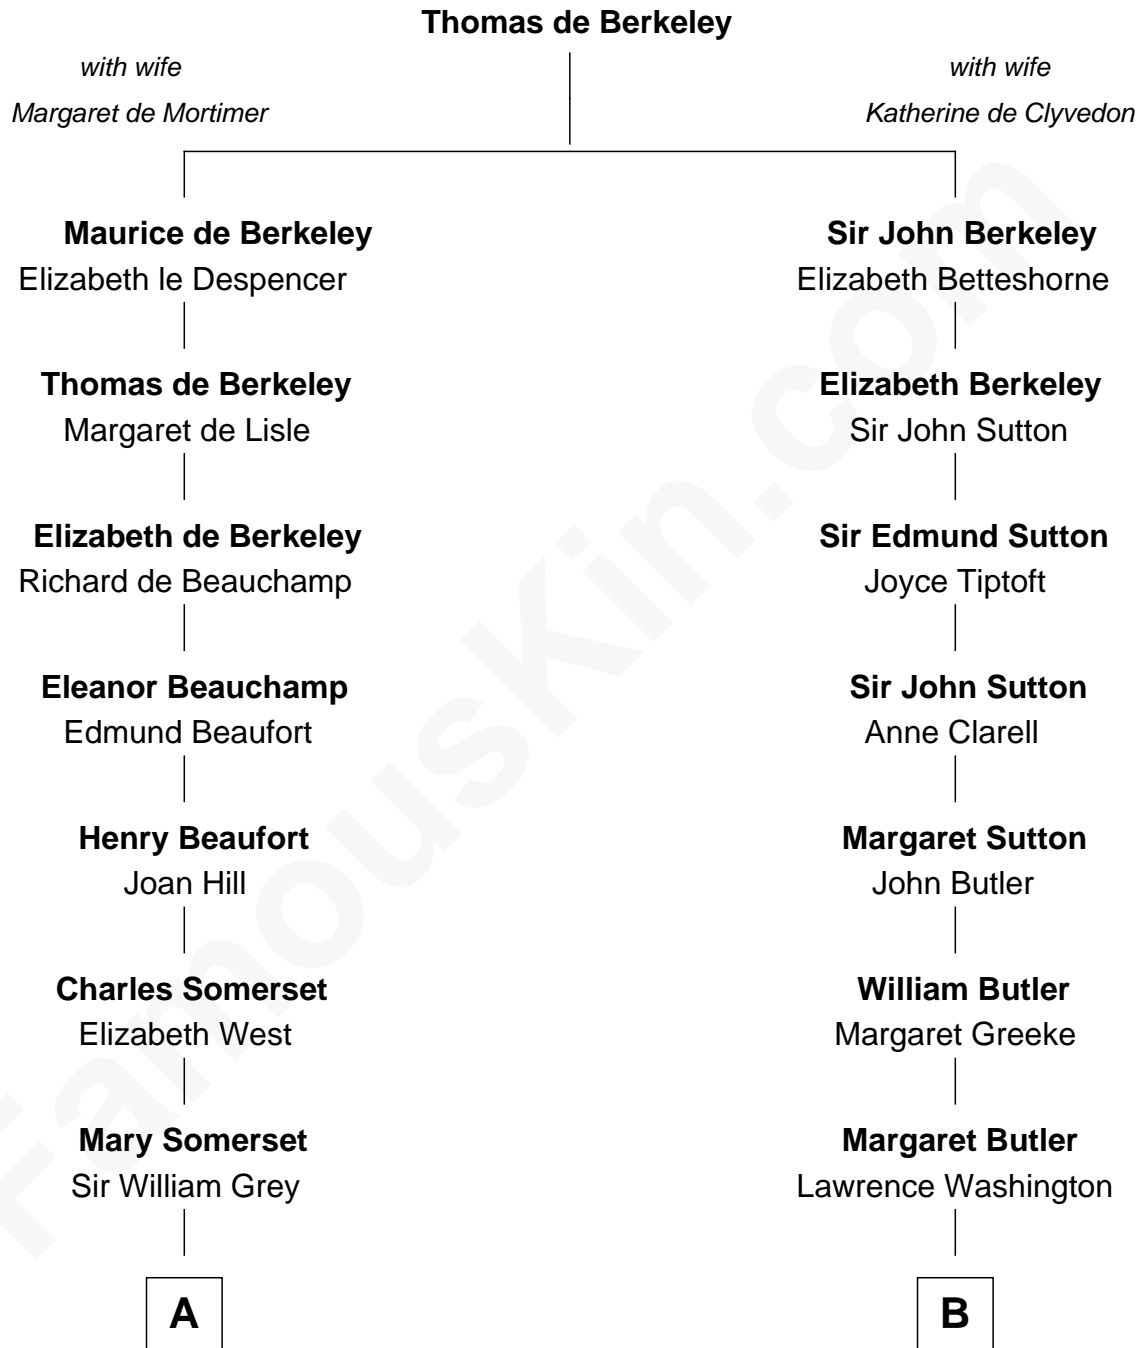

FamousKin.com Relationship Chart of

Benedict Cumberbatch
Movie, Television and Stage Actor

11th cousin 9 times removed of

George Washington
1st U.S. President

C

Henry Alfred Cumberbatch

Hélène Gertrude Rees

Henry Carlton Cumberbatch

Pauline Ellen Laing Congdon

Timothy Carlton Congdon Cumberbatch

Wanda Ventham

Benedict Cumberbatch

Movie, Television and Stage Actor

FamousKin.com