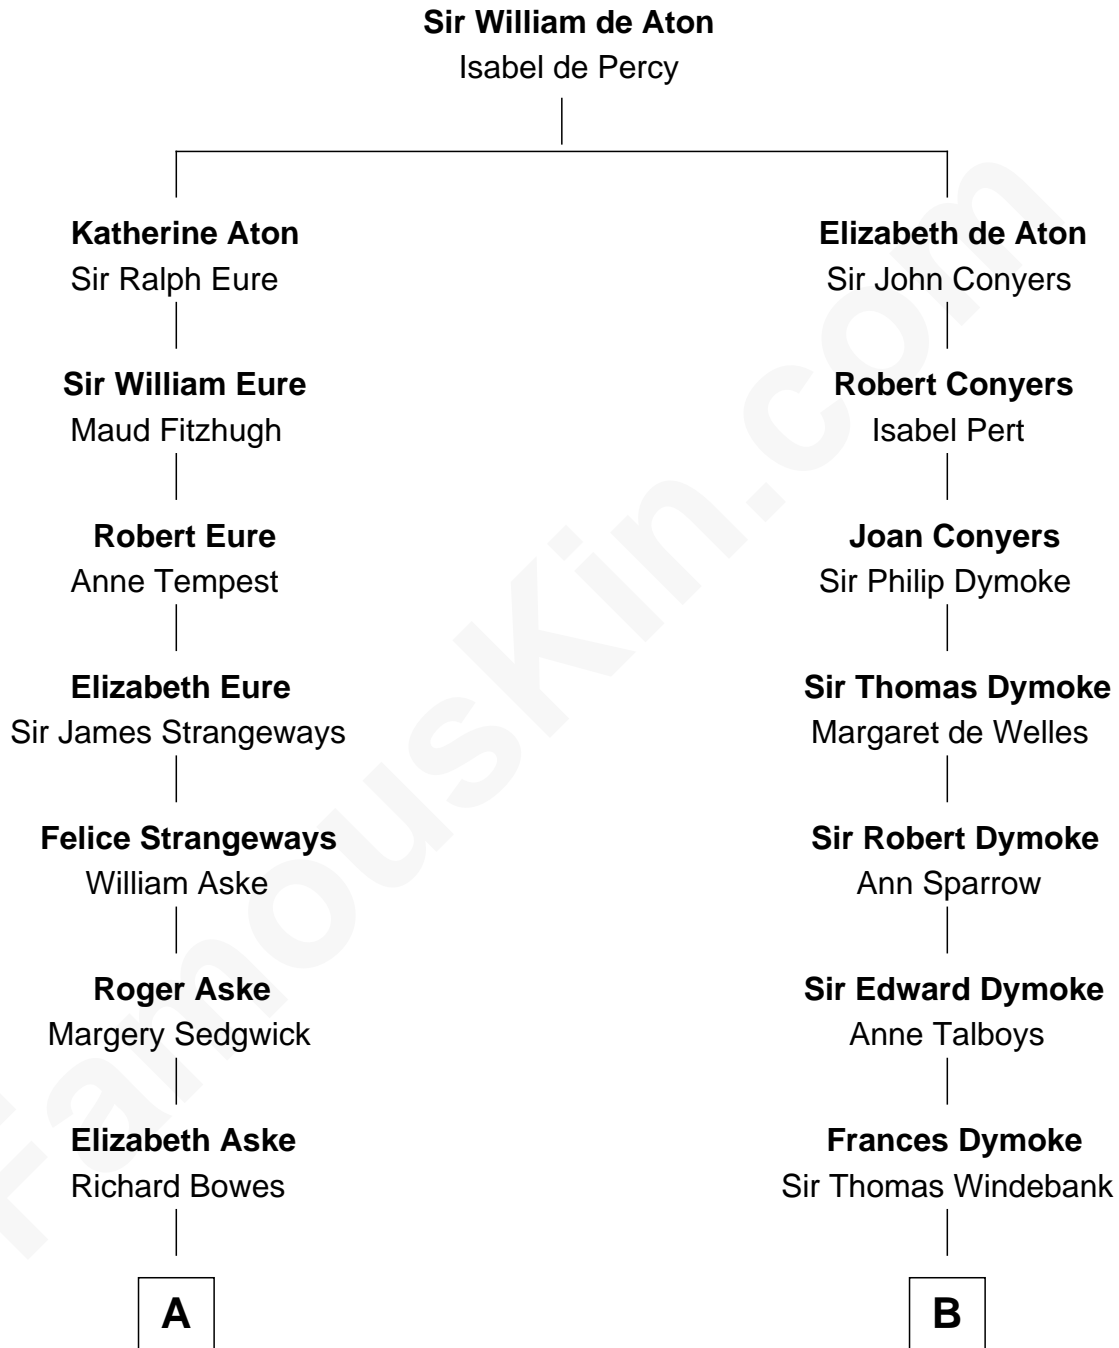

FamousKin.com Relationship Chart of

Benedict Cumberbatch
Movie, Television and Stage Actor

12th cousin 7 times removed of

George Washington
1st U.S. President

C

Henry Carlton Cumberbatch

Pauline Ellen Laing Congdon