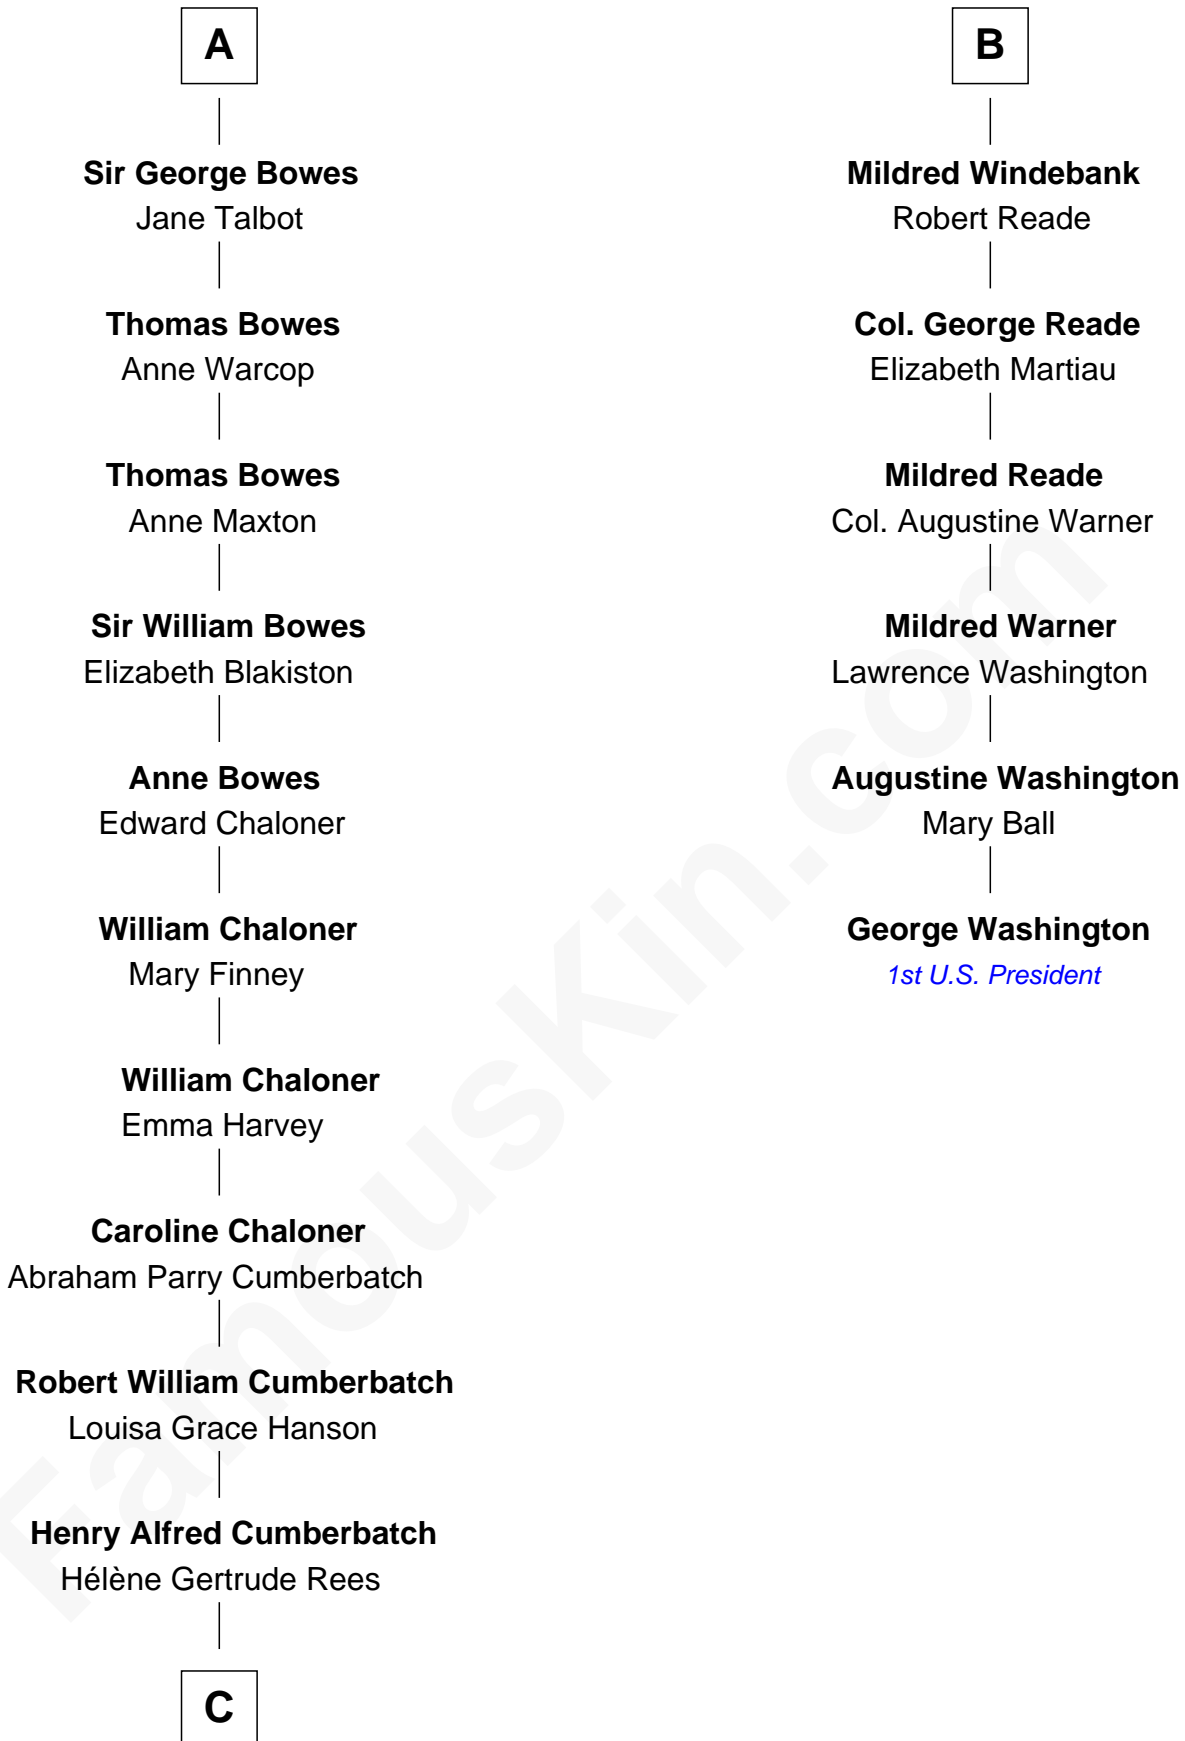

FamousKin.com Relationship Chart of

Benedict Cumberbatch
Movie, Television and Stage Actor

12th cousin 7 times removed of

George Washington
1st U.S. President

C

Henry Carlton Cumberbatch

Pauline Ellen Laing Congdon