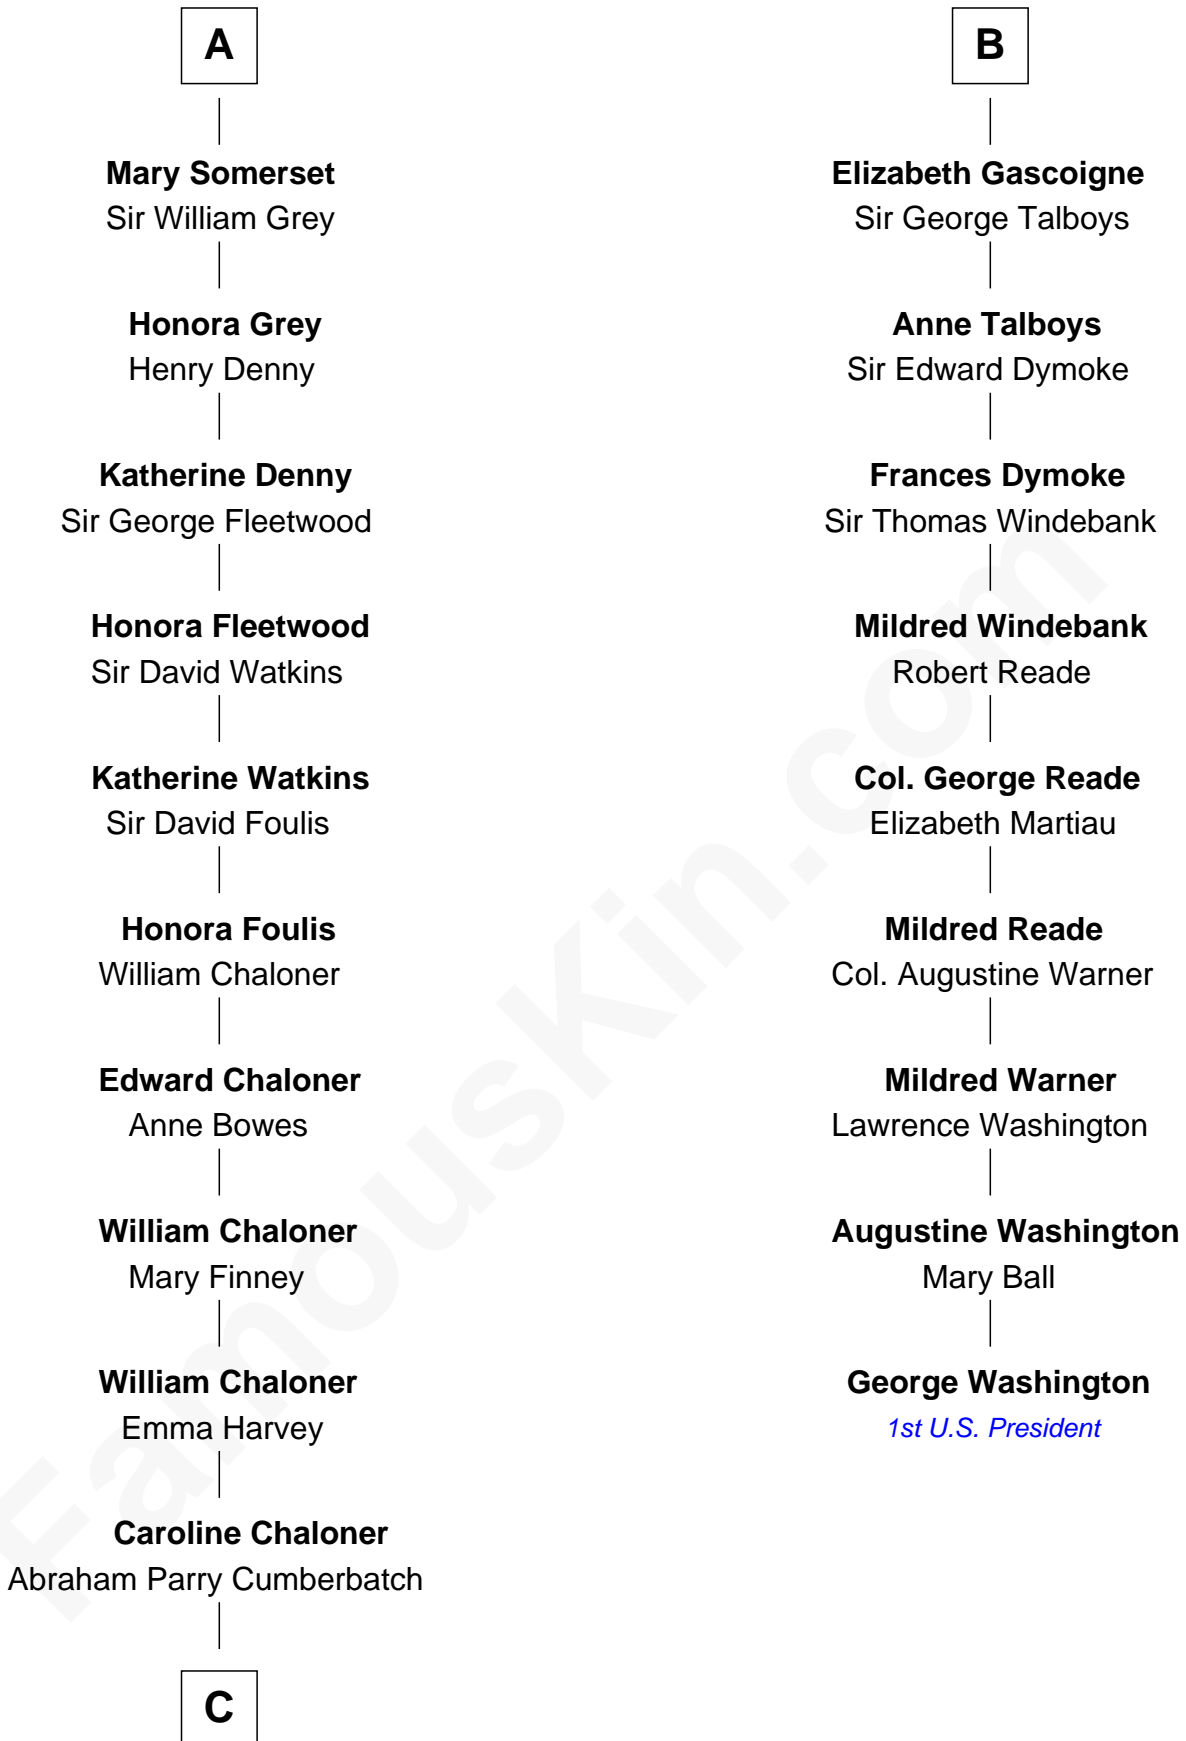

# FamousKin.com Relationship Chart of

**Benedict Cumberbatch**  
*Movie, Television and Stage Actor*

15th cousin 6 times removed of

**George Washington**  
*1st U.S. President*

**C**

**Robert William Cumberbatch**

Louisa Grace Hanson

**Henry Alfred Cumberbatch**

Hélène Gertrude Rees

**Henry Carlton Cumberbatch**

Pauline Ellen Laing Congdon

**Timothy Carlton Congdon Cumberbatch**

Wanda Ventham

**Benedict Cumberbatch**