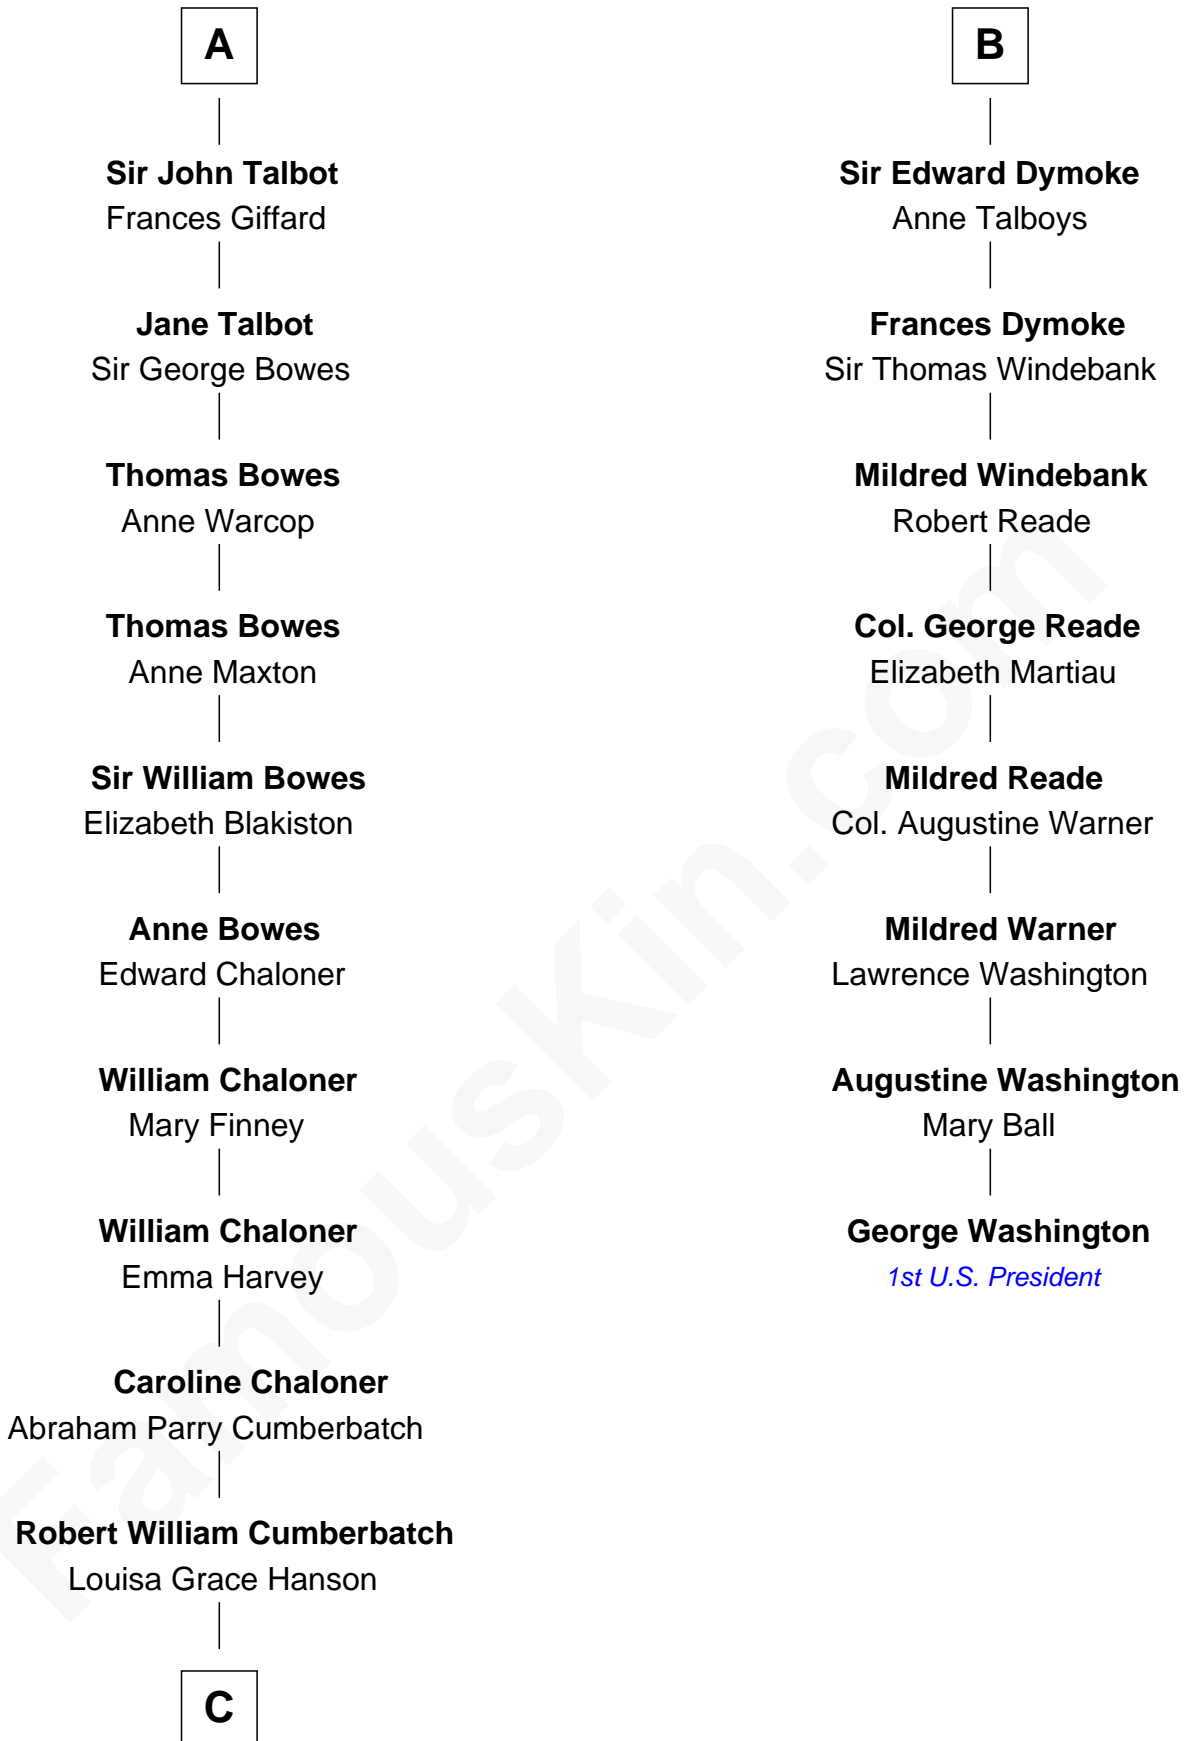

FamousKin.com Relationship Chart of

Benedict Cumberbatch
Movie, Television and Stage Actor

14th cousin 6 times removed of

George Washington
1st U.S. President

C

Henry Alfred Cumberbatch

Hélène Gertrude Rees

Henry Carlton Cumberbatch

Pauline Ellen Laing Congdon

Timothy Carlton Congdon Cumberbatch

Wanda Ventham

Benedict Cumberbatch

Movie, Television and Stage Actor

FamousKin.com