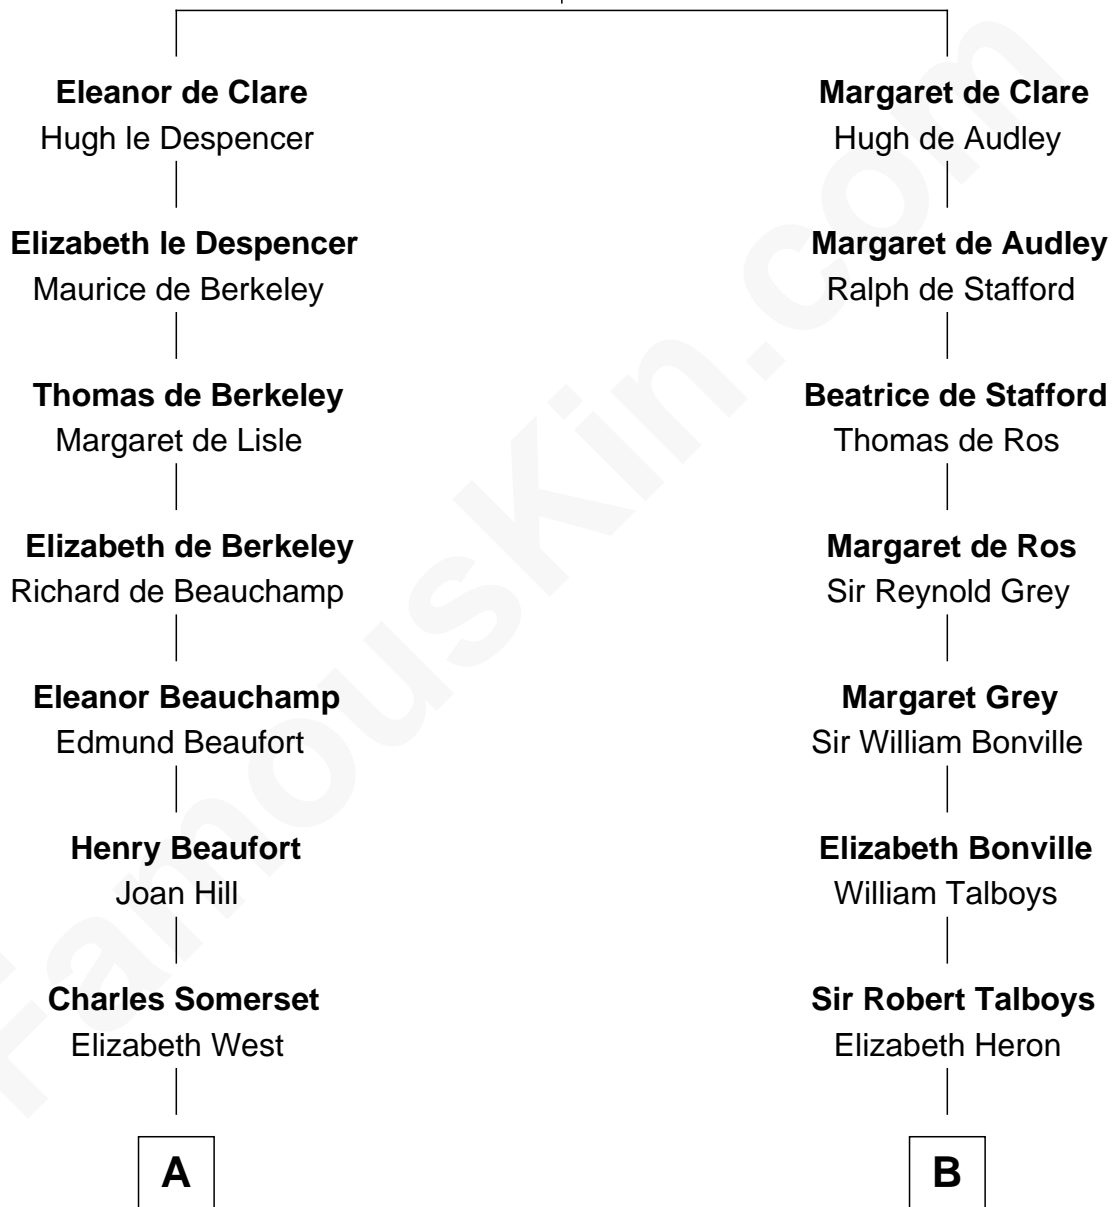

# FamousKin.com Relationship Chart of

**Benedict Cumberbatch**  
*Movie, Television and Stage Actor*

15th cousin 6 times removed of

**George Washington**  
*1st U.S. President*

**Sir Gilbert de Clare**  
Joan of Acre

**C**

**Robert William Cumberbatch**

Louisa Grace Hanson

**Henry Alfred Cumberbatch**

Hélène Gertrude Rees

**Henry Carlton Cumberbatch**

Pauline Ellen Laing Congdon

**Timothy Carlton Congdon Cumberbatch**

Wanda Ventham

**Benedict Cumberbatch**

*Movie, Television and Stage Actor*