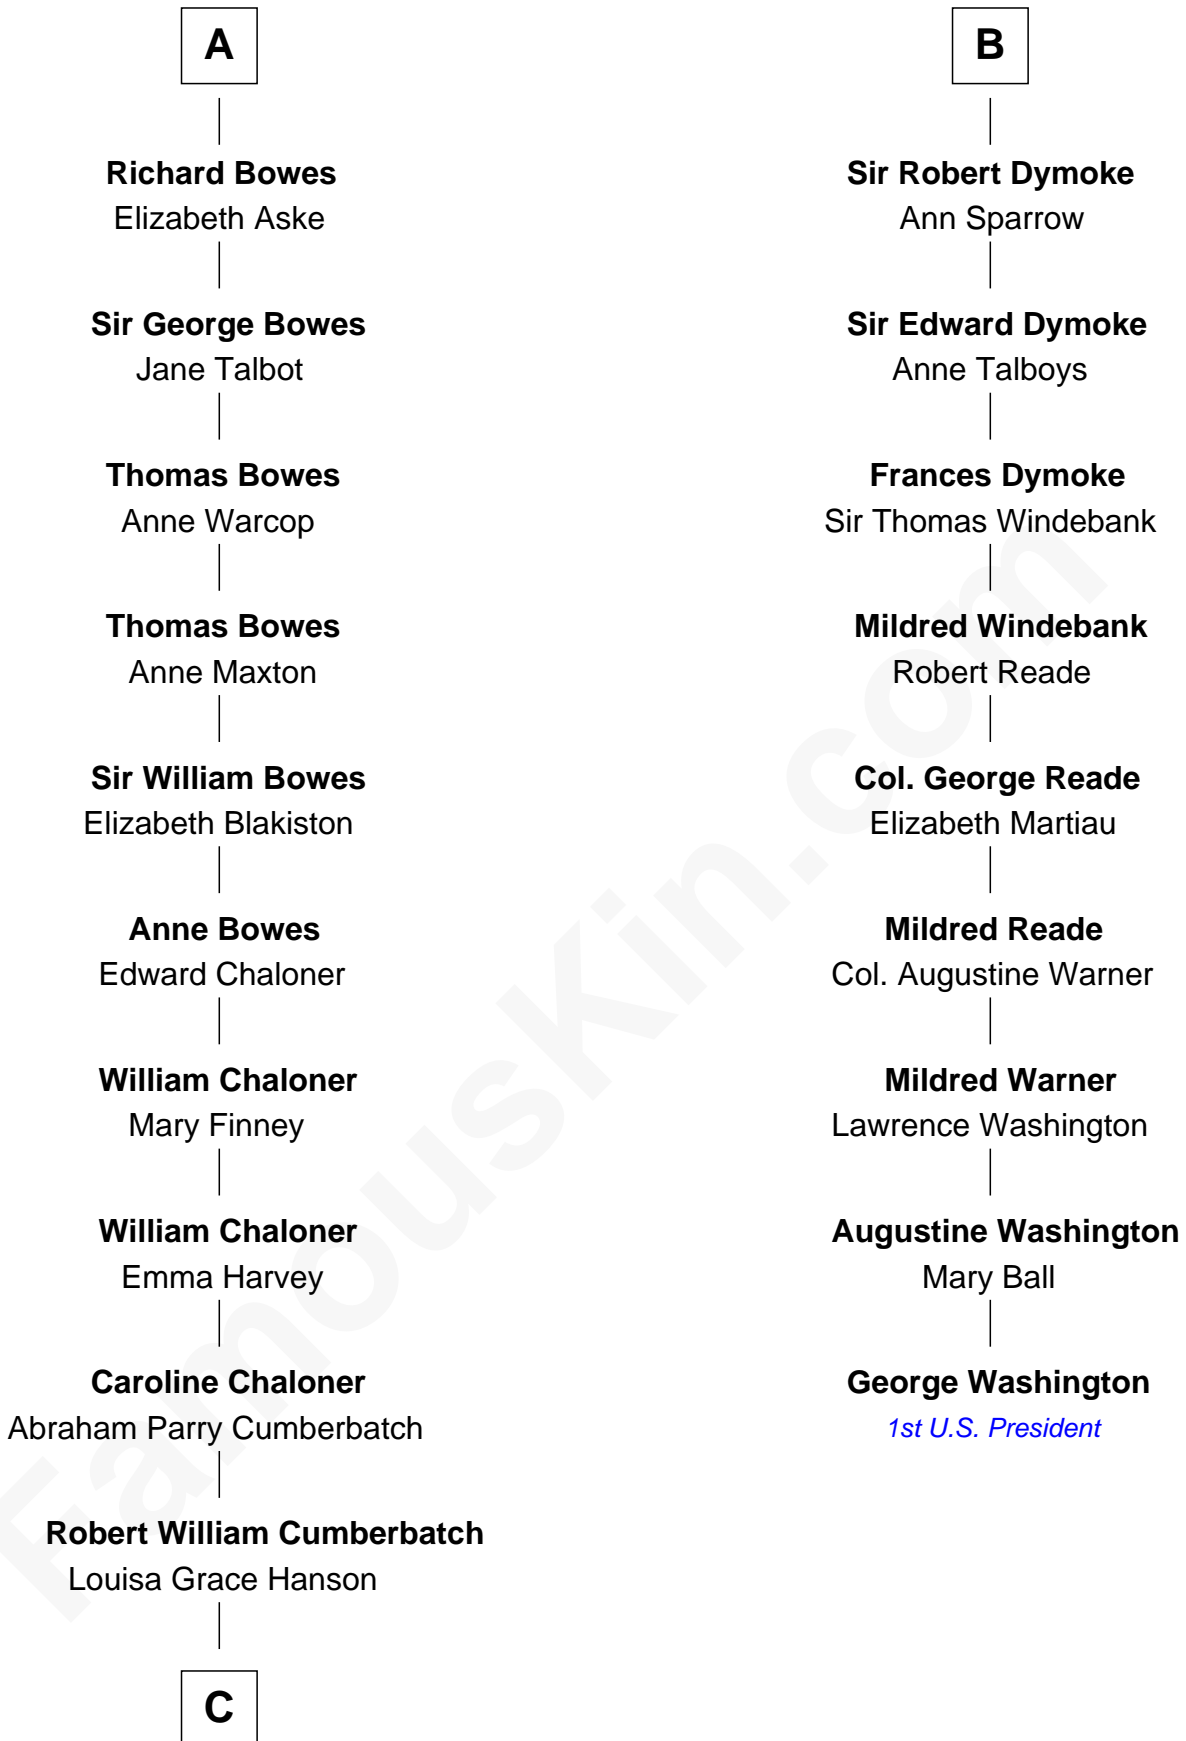

FamousKin.com Relationship Chart of

Benedict Cumberbatch
Movie, Television and Stage Actor

15th cousin 5 times removed of

George Washington
1st U.S. President

Sir Edmund Mortimer
Margaret de Fiennes

C

Henry Alfred Cumberbatch

Hélène Gertrude Rees

Henry Carlton Cumberbatch

Pauline Ellen Laing Congdon

Timothy Carlton Congdon Cumberbatch

Wanda Ventham

Benedict Cumberbatch

Movie, Television and Stage Actor

FamousKin.com