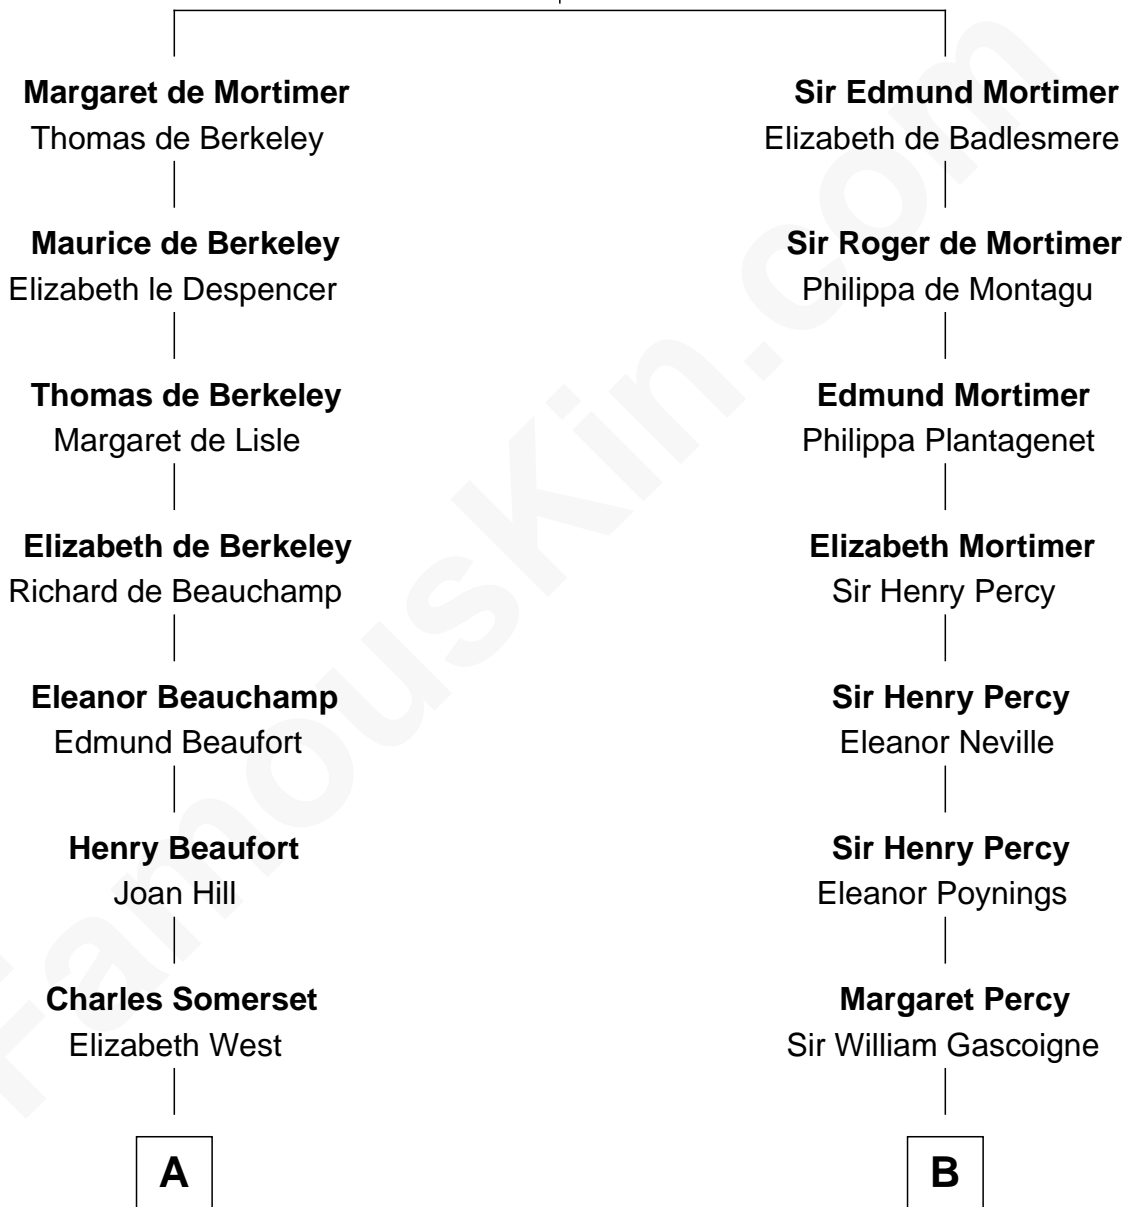

FamousKin.com Relationship Chart of

Benedict Cumberbatch
Movie, Television and Stage Actor

15th cousin 6 times removed of

George Washington
1st U.S. President

Roger de Mortimer
Joan de Geneville

C

Robert William Cumberbatch

Louisa Grace Hanson

Henry Alfred Cumberbatch

Hélène Gertrude Rees

Henry Carlton Cumberbatch

Pauline Ellen Laing Congdon

Timothy Carlton Congdon Cumberbatch

Wanda Ventham

Benedict Cumberbatch