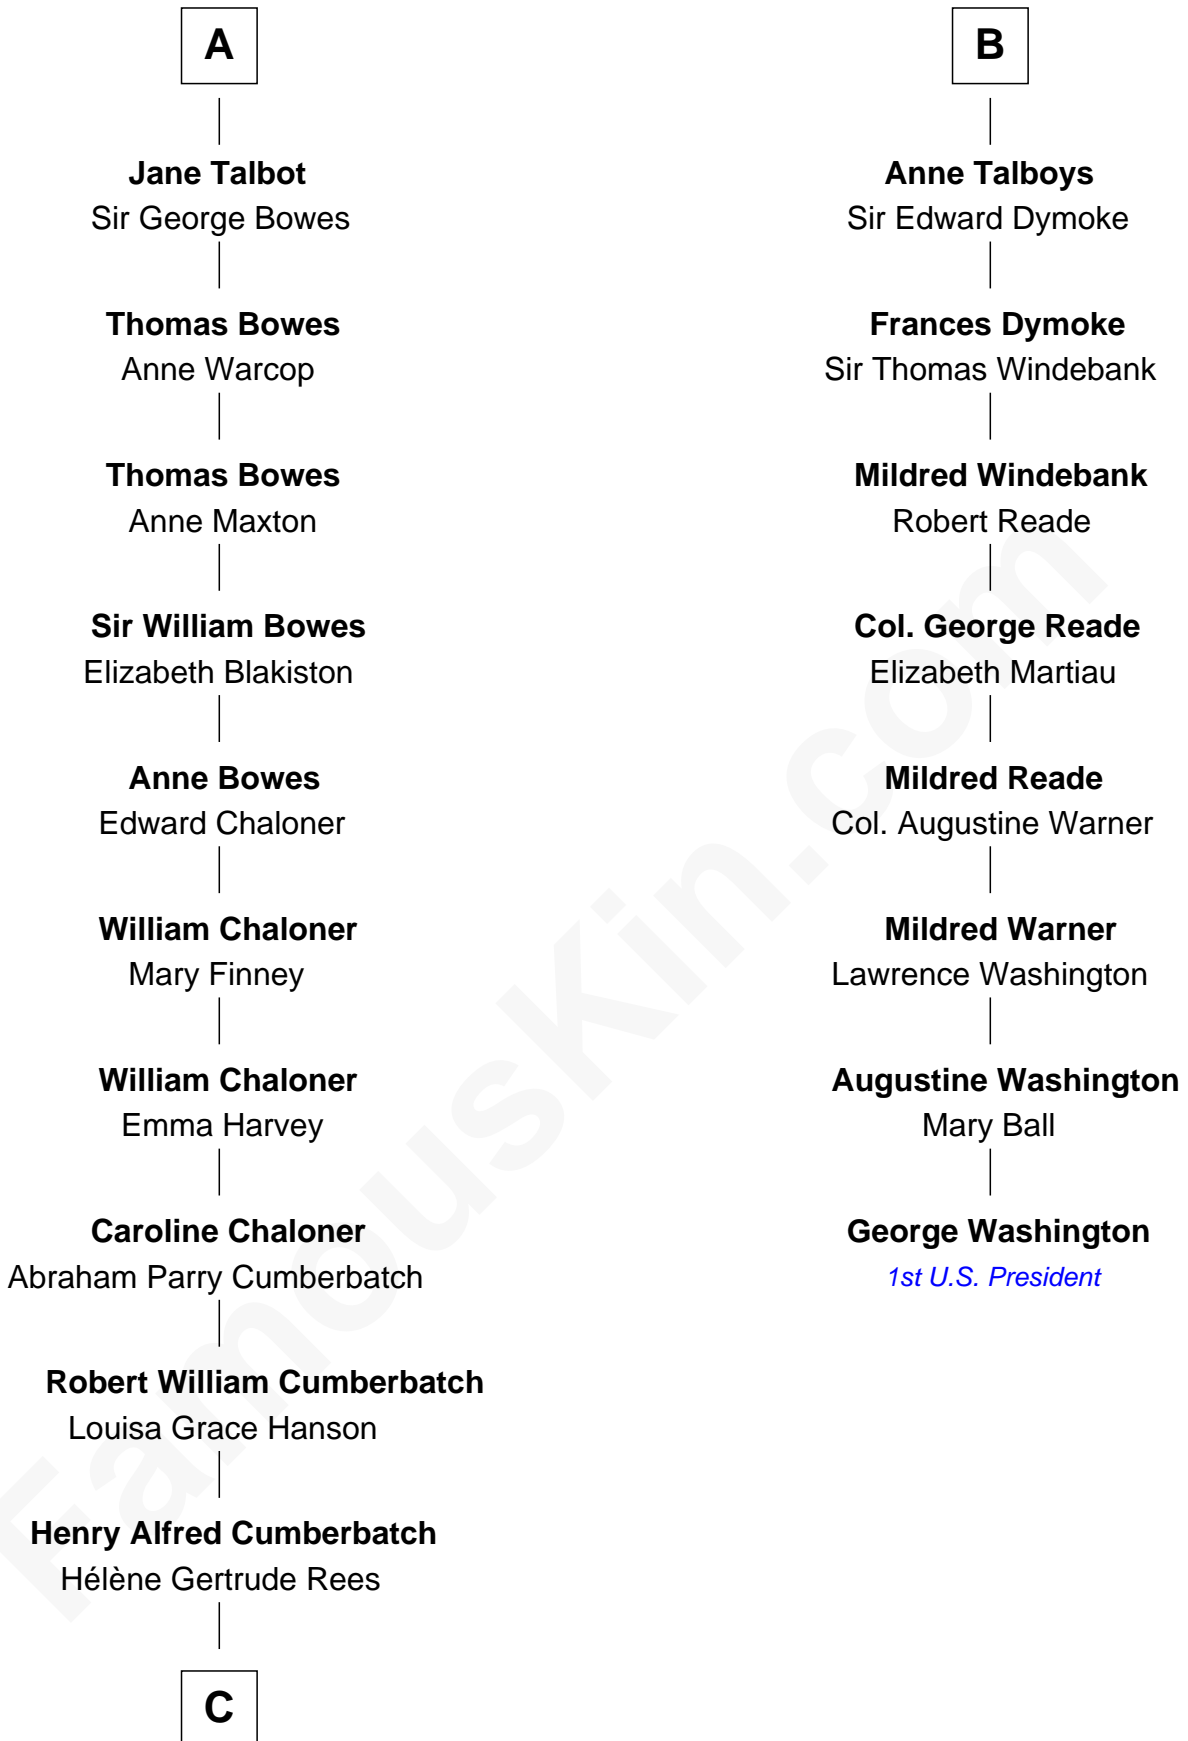

FamousKin.com Relationship Chart of

Benedict Cumberbatch
Movie, Television and Stage Actor

14th cousin 5 times removed of

George Washington
1st U.S. President

C

Henry Carlton Cumberbatch

Pauline Ellen Laing Congdon