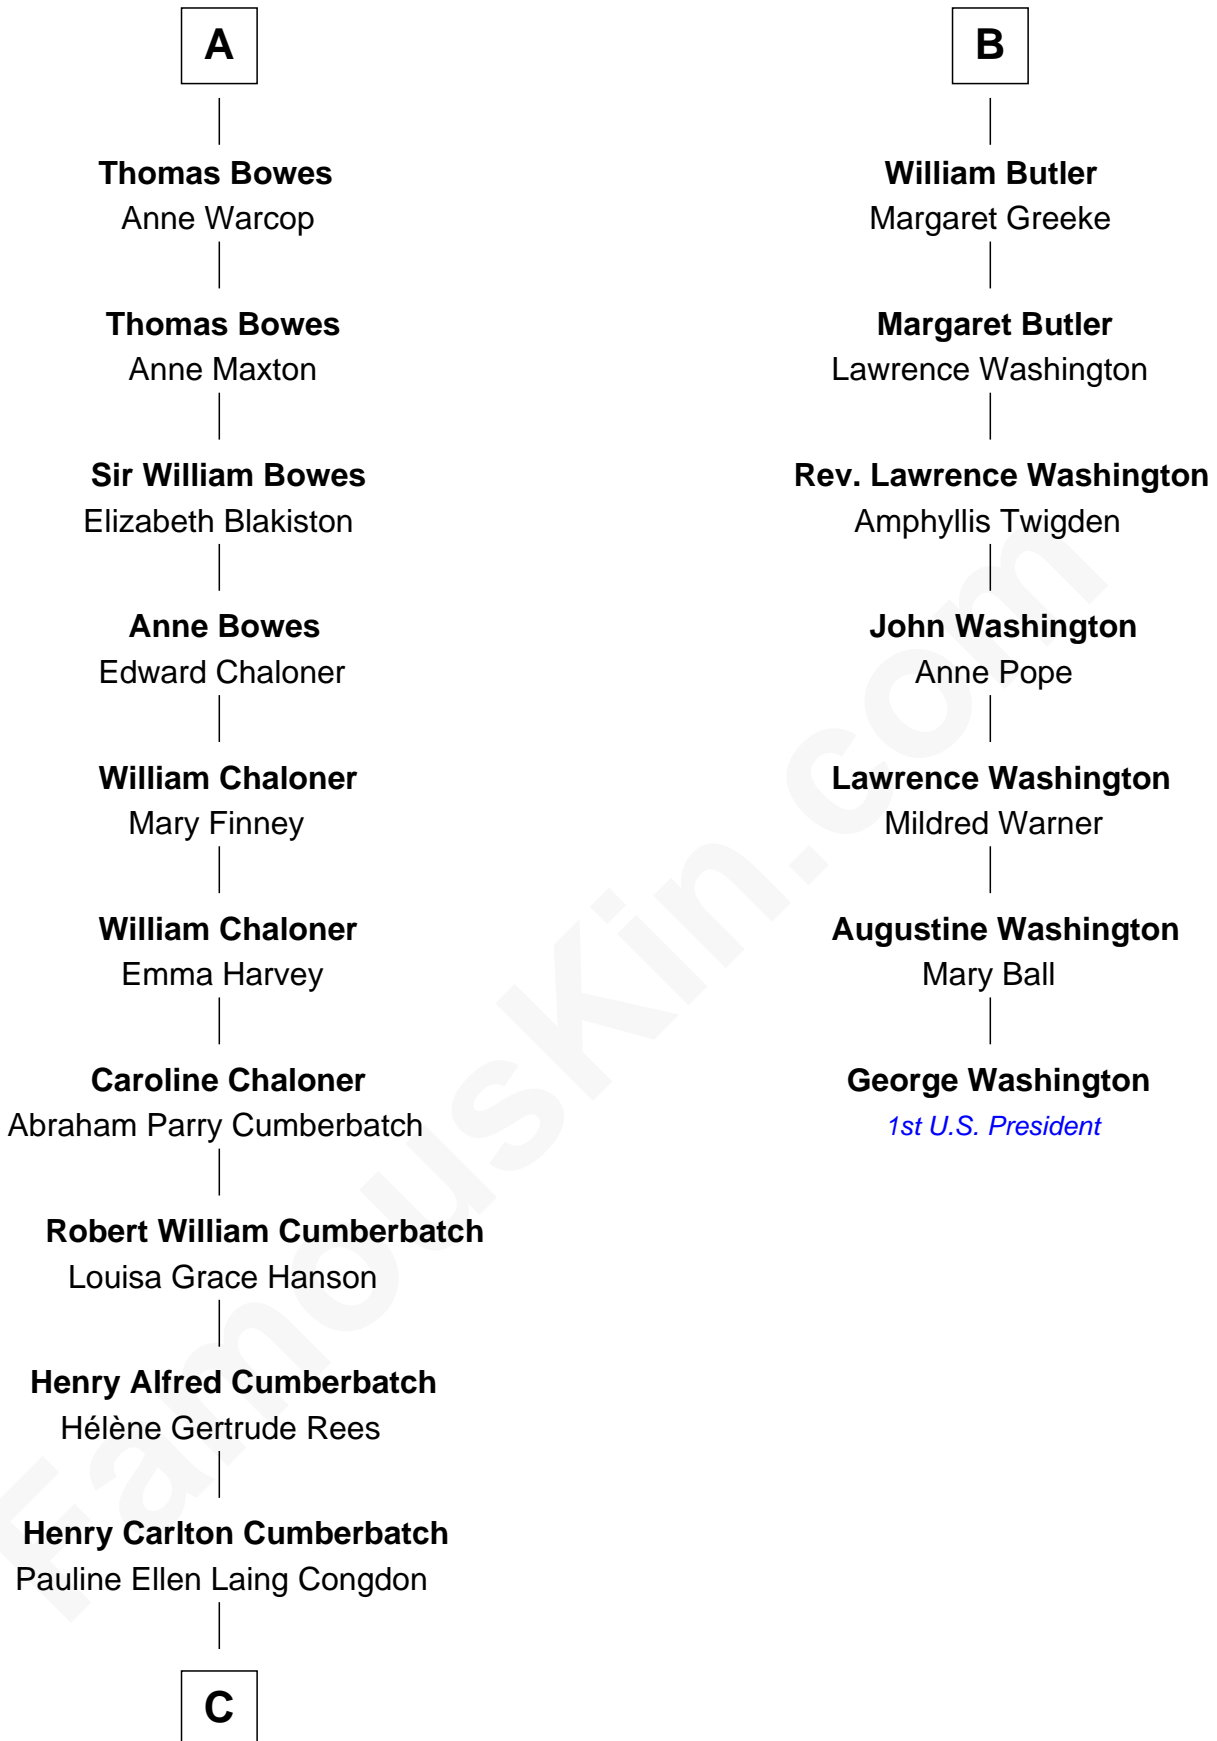

FamousKin.com Relationship Chart of

Benedict Cumberbatch
Movie, Television and Stage Actor

13th cousin 5 times removed of

George Washington
1st U.S. President

Edmund Fitzalan
Alice de Warenne

Timothy Carlton Congdon Cumberbatch

Wanda Ventham

Benedict Cumberbatch

Movie, Television and Stage Actor

FamousKin.com