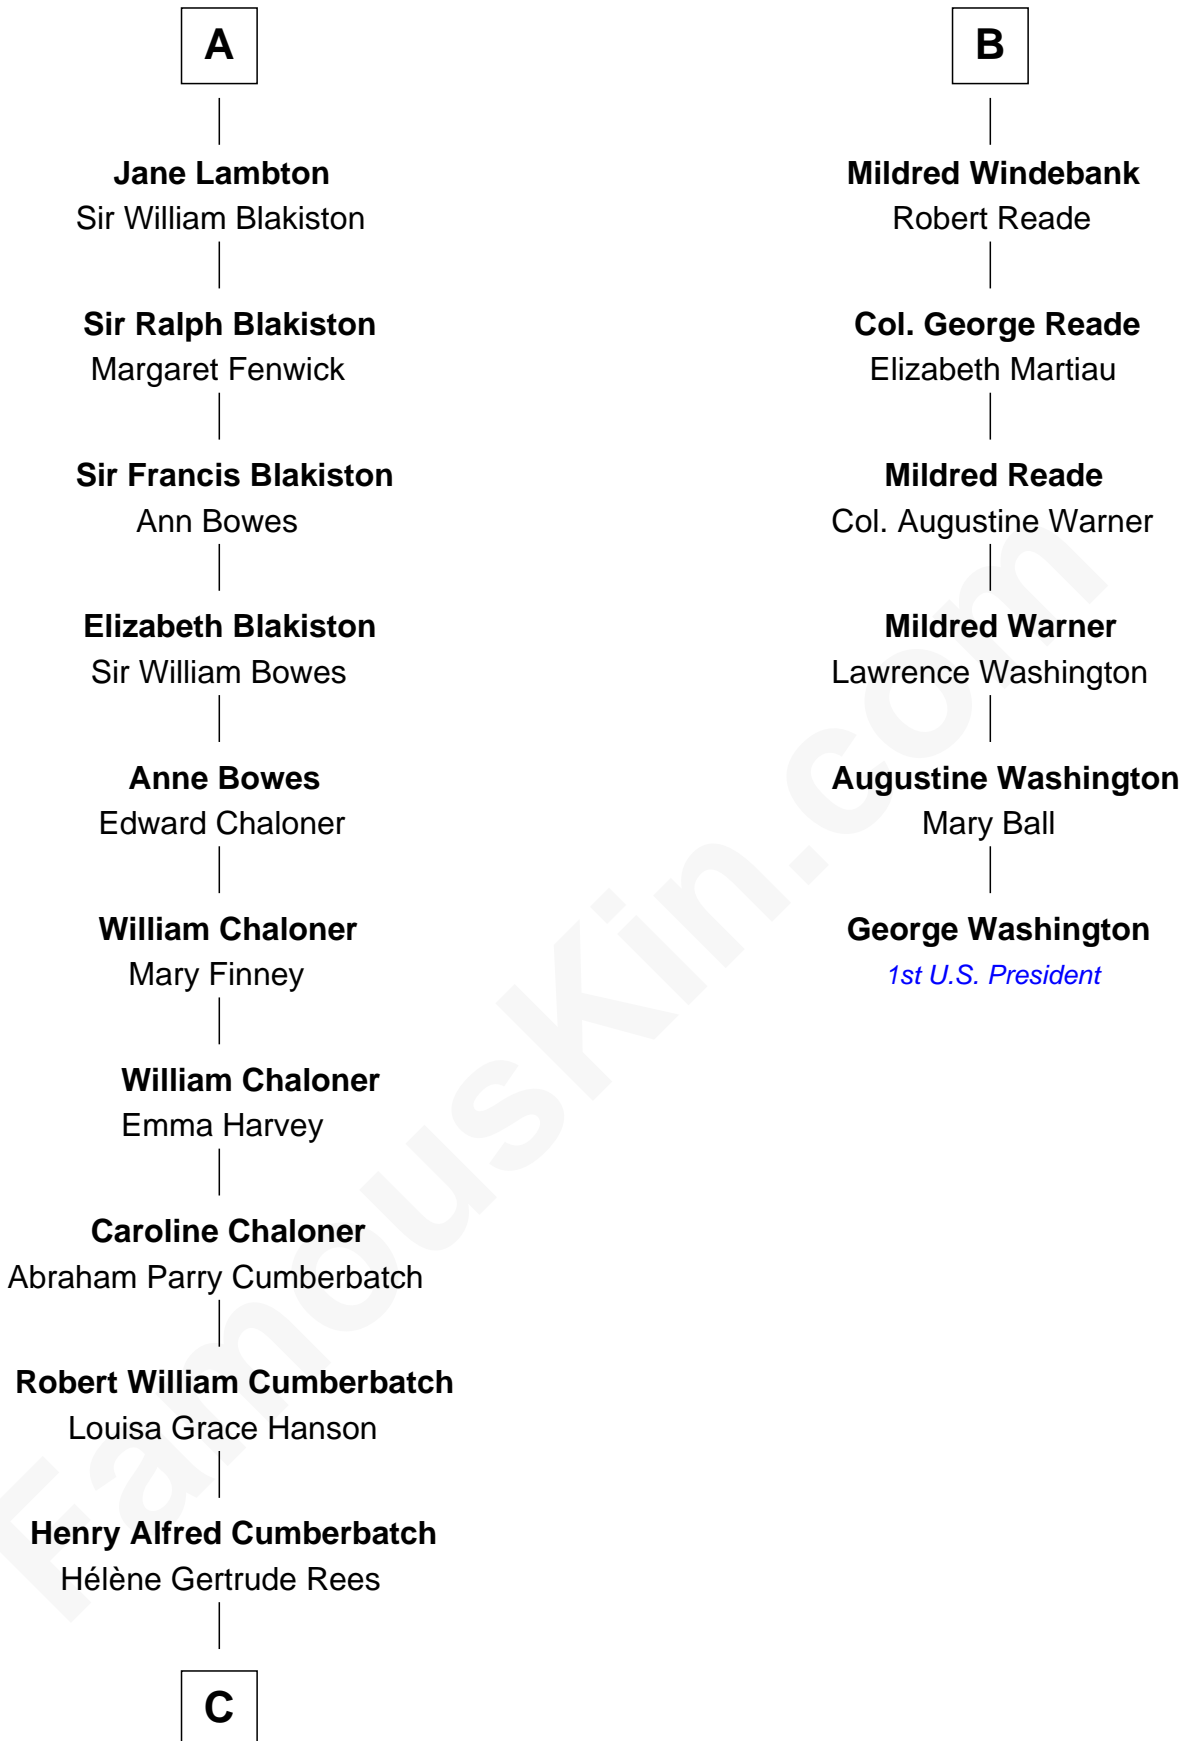

FamousKin.com Relationship Chart of

Benedict Cumberbatch
Movie, Television and Stage Actor

12th cousin 7 times removed of

George Washington
1st U.S. President

C

Henry Carlton Cumberbatch

Pauline Ellen Laing Congdon