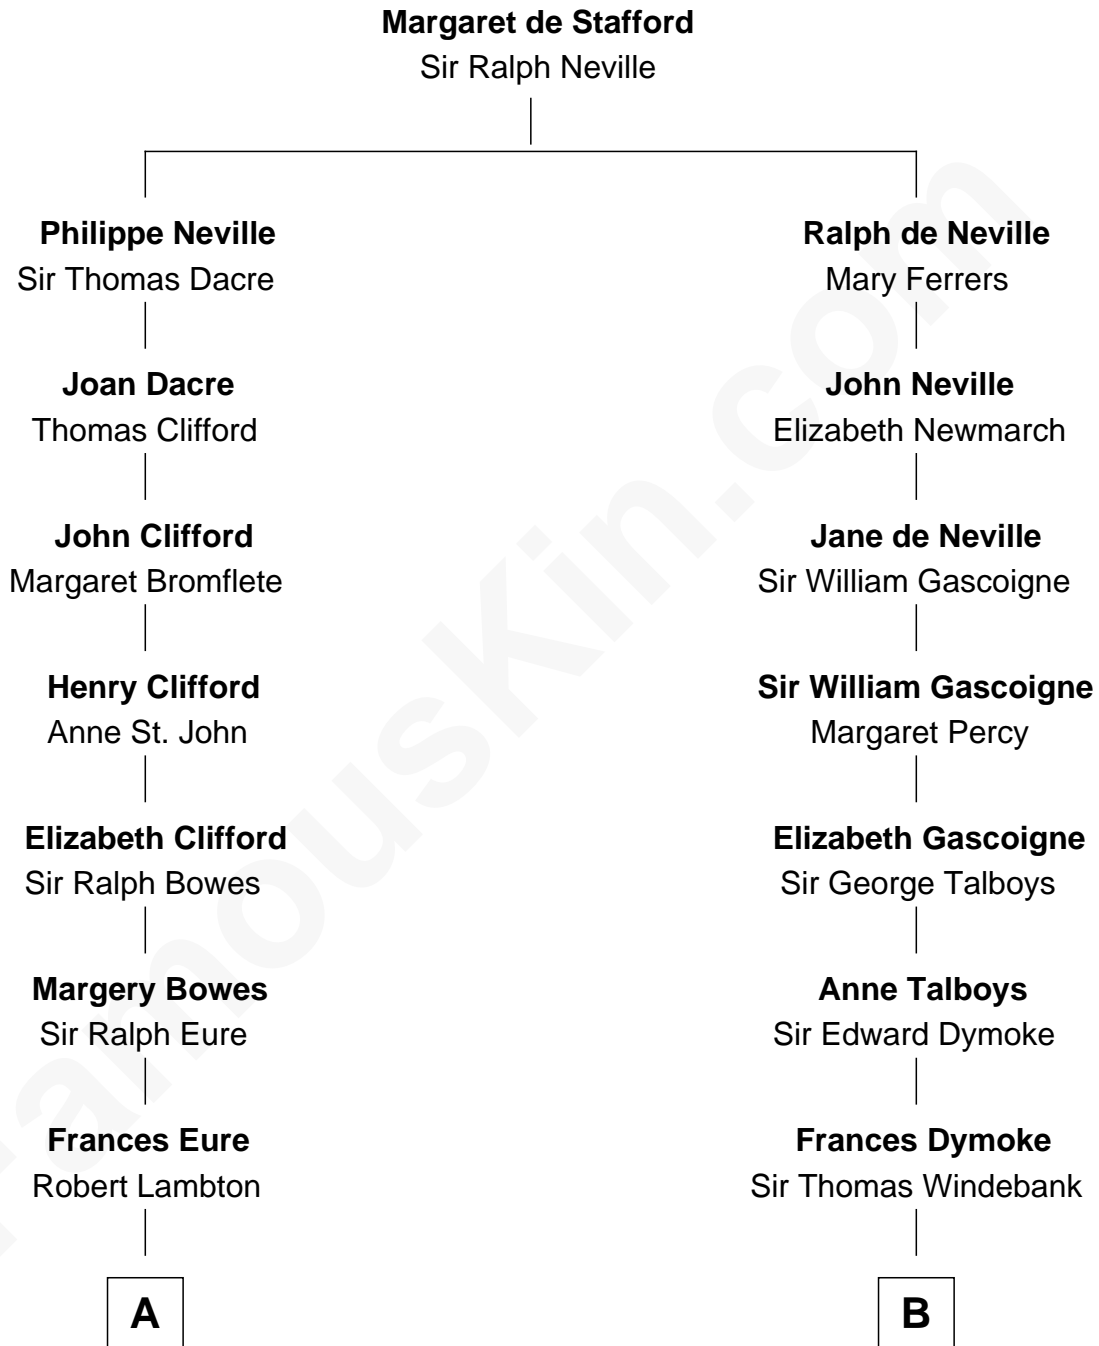

FamousKin.com Relationship Chart of

Benedict Cumberbatch
Movie, Television and Stage Actor

12th cousin 7 times removed of

George Washington
1st U.S. President

C

Henry Carlton Cumberbatch

Pauline Ellen Laing Congdon

Timothy Carlton Congdon Cumberbatch

Wanda Ventham

Benedict Cumberbatch

Movie, Television and Stage Actor

FamousKin.com