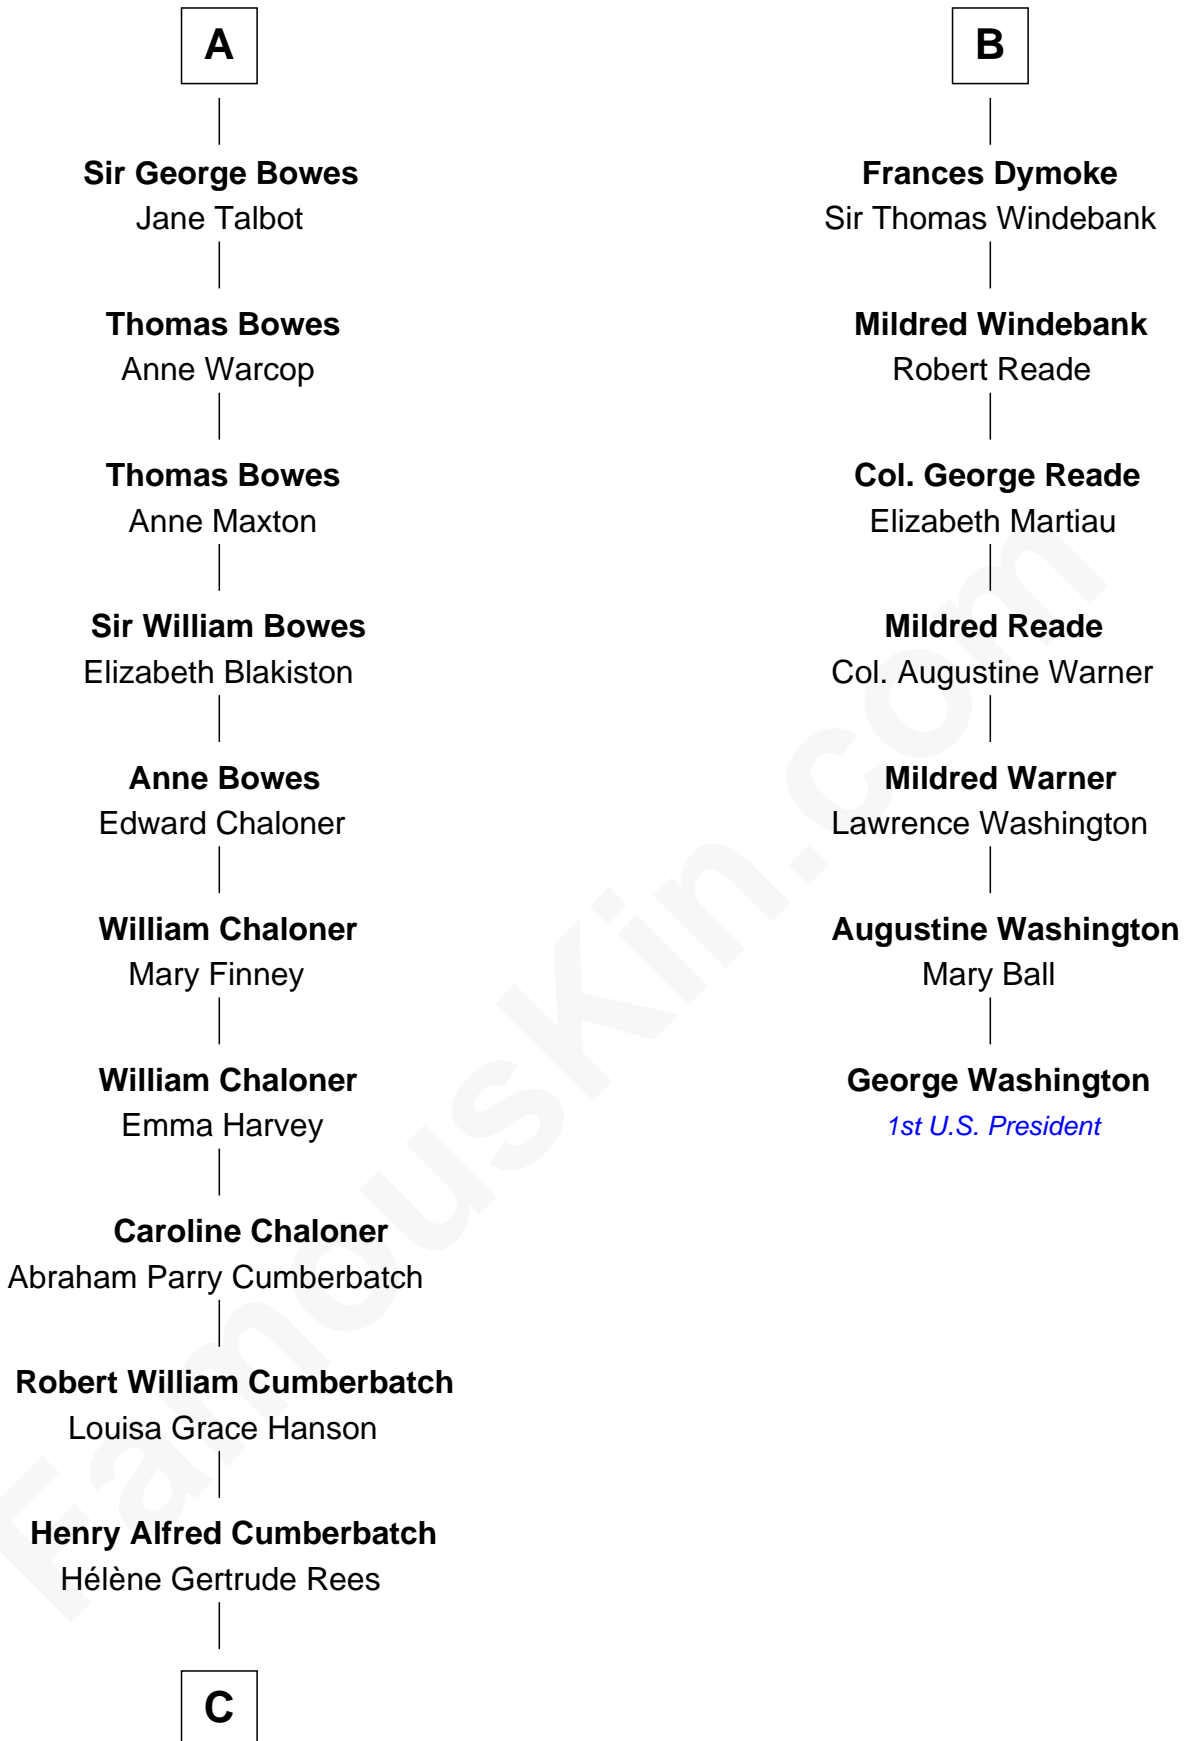

FamousKin.com Relationship Chart of

Benedict Cumberbatch
Movie, Television and Stage Actor

13th cousin 6 times removed of

George Washington
1st U.S. President

Sir Geoffrey le Scrope
Ivetta de Ros

C

Henry Carlton Cumberbatch