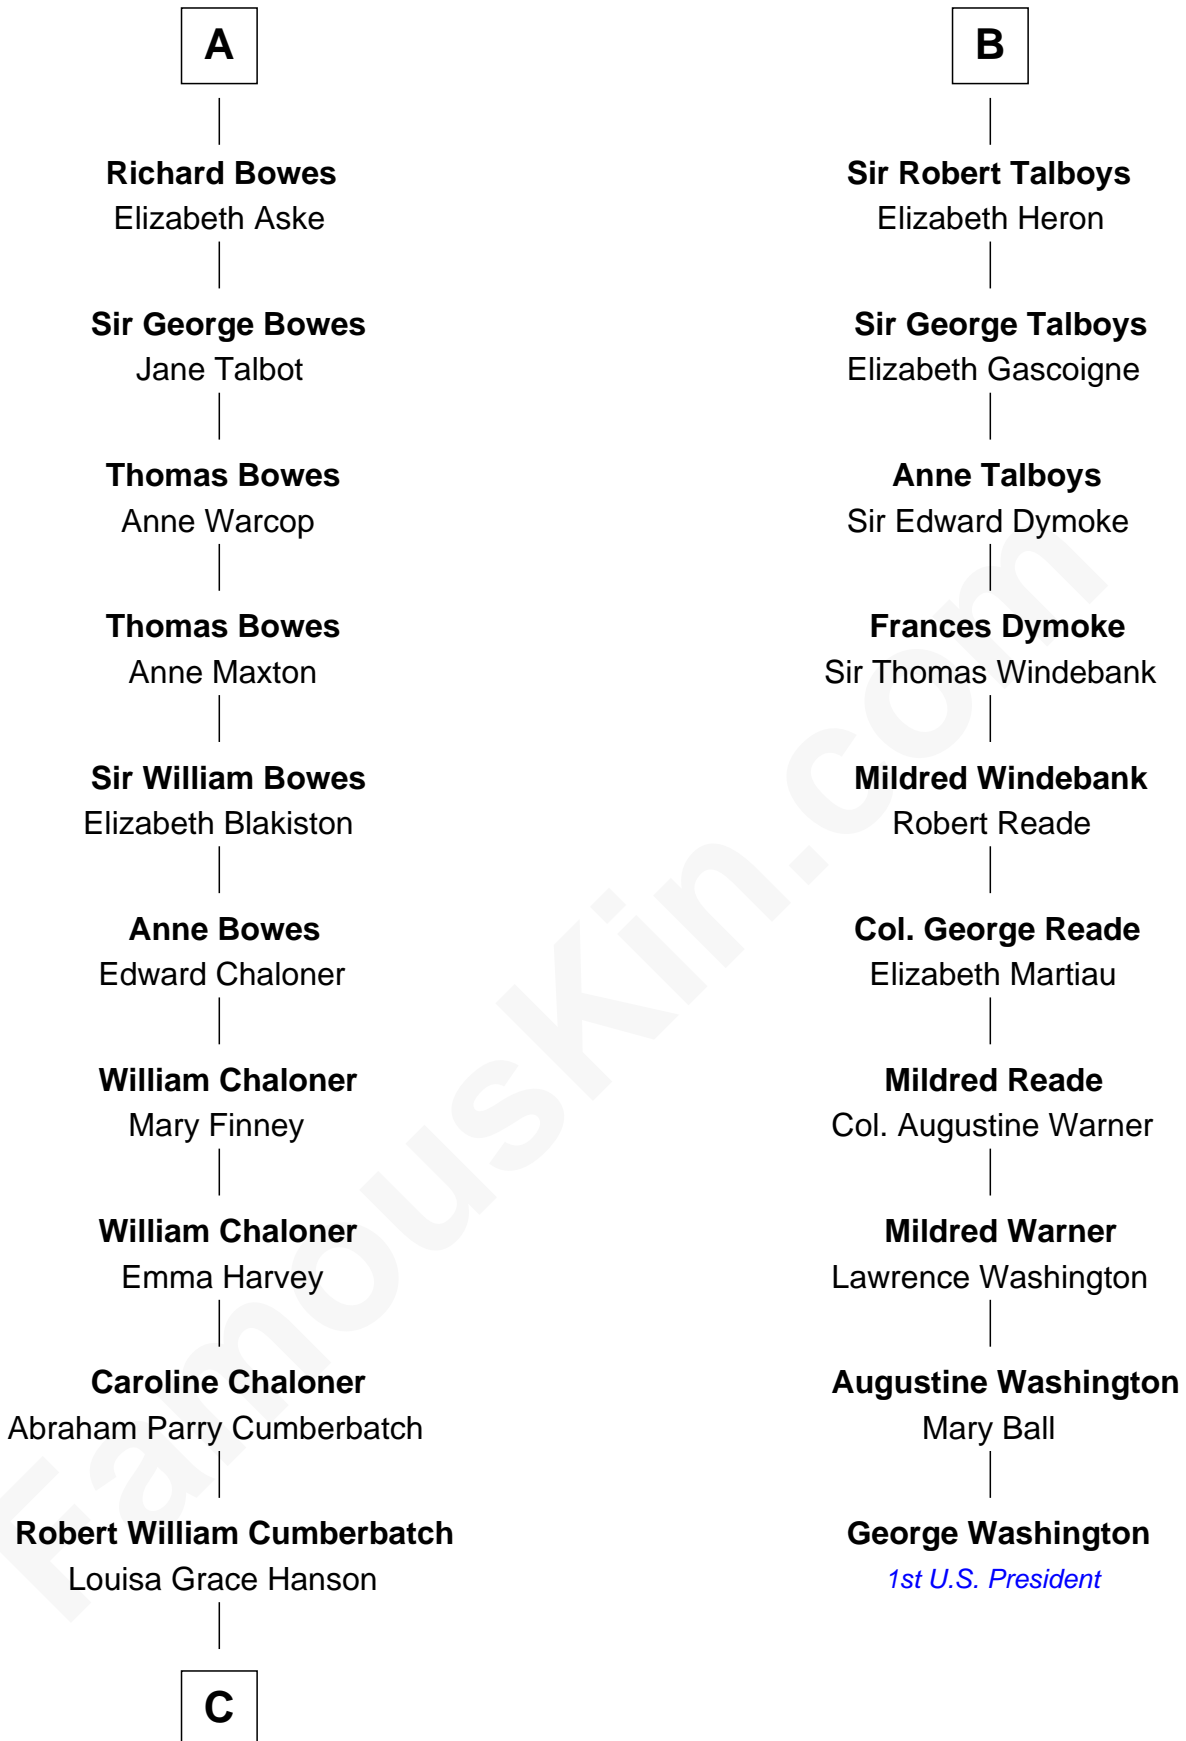

FamousKin.com
Relationship Chart of
Benedict Cumberbatch
Movie, Television and Stage Actor

16th cousin 4 times removed of

George Washington
1st U.S. President

C

Henry Alfred Cumberbatch

Hélène Gertrude Rees

Henry Carlton Cumberbatch

Pauline Ellen Laing Congdon

Timothy Carlton Congdon Cumberbatch

Wanda Ventham

Benedict Cumberbatch

Movie, Television and Stage Actor

FamousKin.com