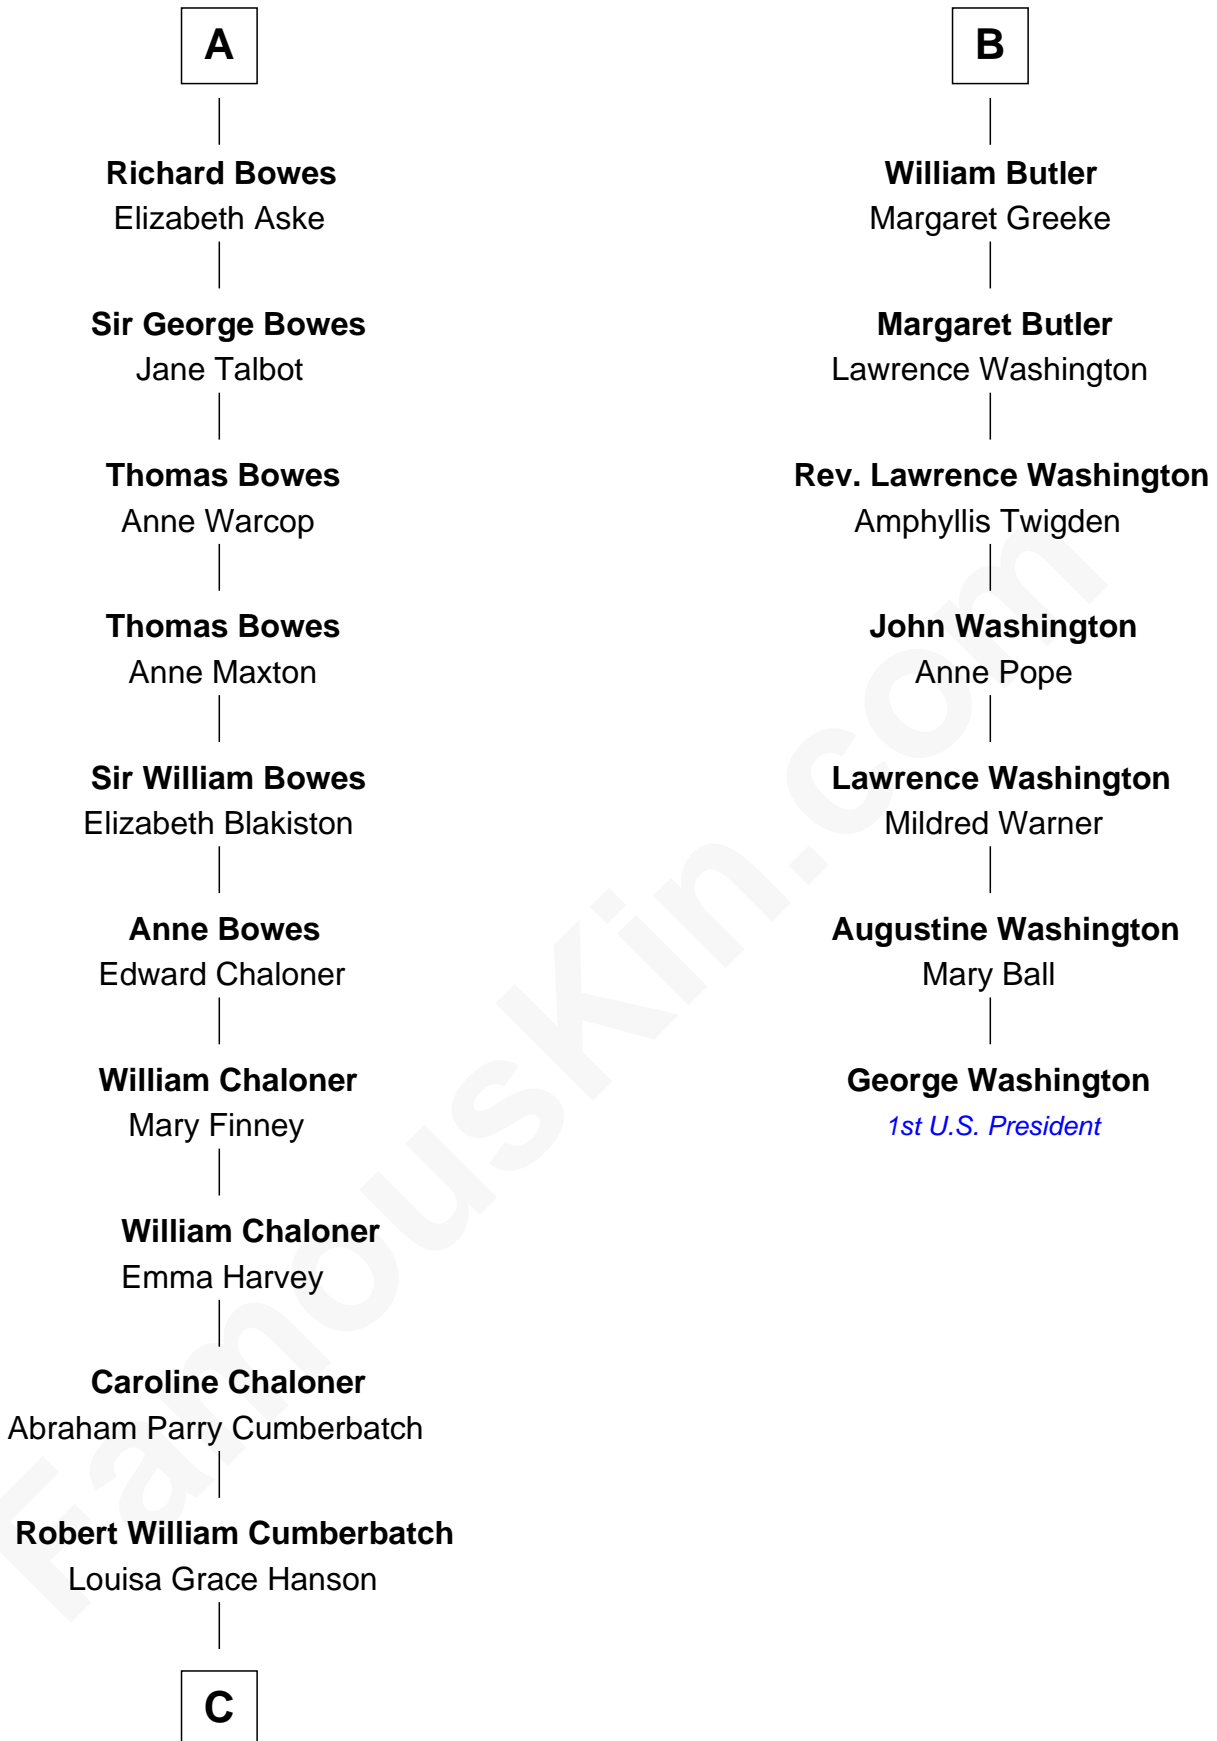

FamousKin.com Relationship Chart of

Benedict Cumberbatch
Movie, Television and Stage Actor

13th cousin 7 times removed of

George Washington
1st U.S. President

C

Henry Alfred Cumberbatch

Hélène Gertrude Rees

Henry Carlton Cumberbatch

Pauline Ellen Laing Congdon

Timothy Carlton Congdon Cumberbatch

Wanda Ventham

Benedict Cumberbatch

Movie, Television and Stage Actor