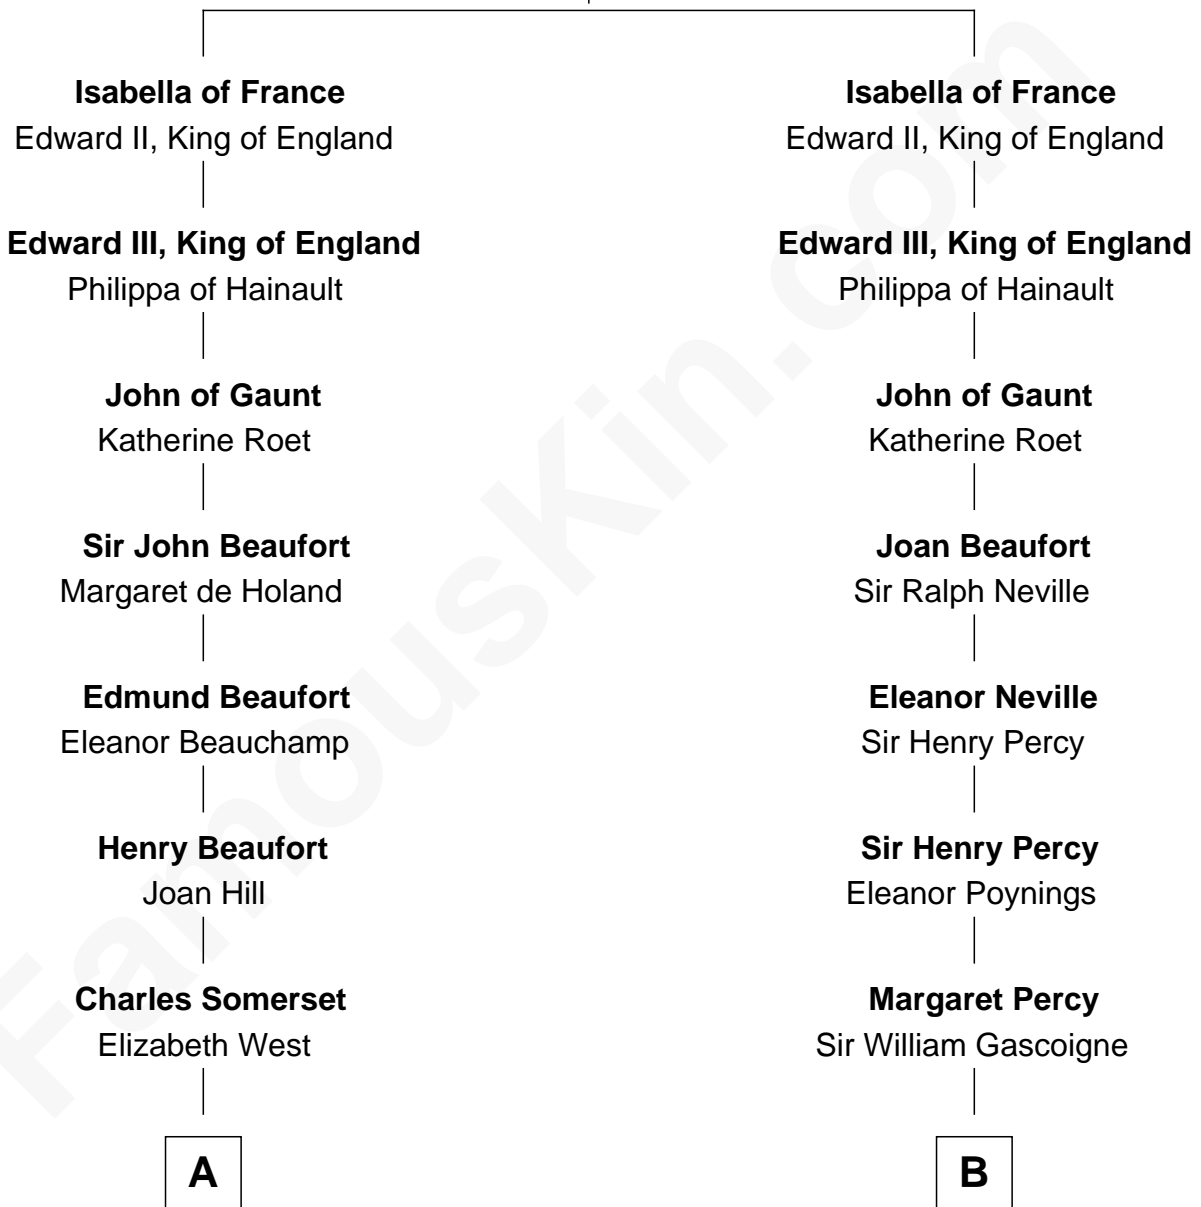

FamousKin.com Relationship Chart of

Benedict Cumberbatch
Movie, Television and Stage Actor

15th cousin 6 times removed of

George Washington
1st U.S. President

King Philip IV of France
Joan of Navarre

C

Robert William Cumberbatch

Louisa Grace Hanson

Henry Alfred Cumberbatch

Hélène Gertrude Rees

Henry Carlton Cumberbatch

Pauline Ellen Laing Congdon

Timothy Carlton Congdon Cumberbatch

Wanda Ventham

Benedict Cumberbatch