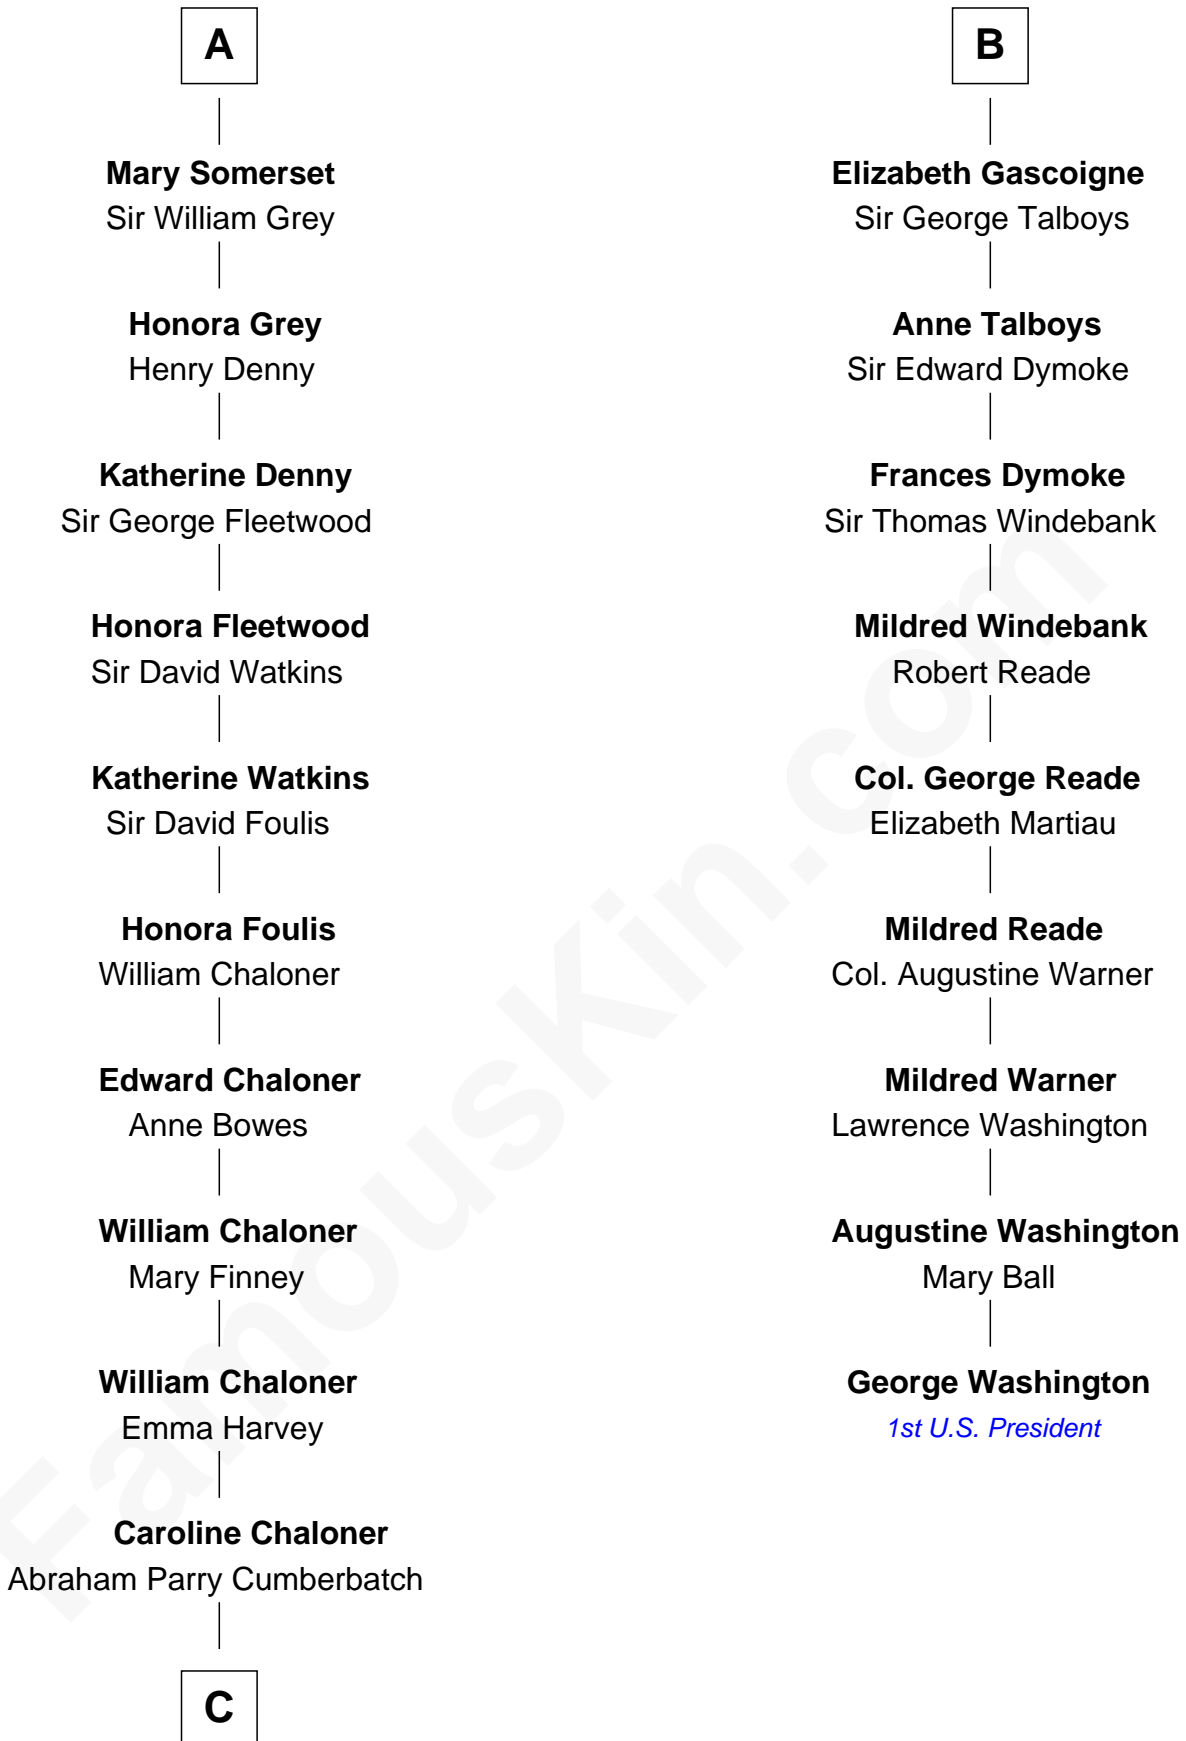

FamousKin.com Relationship Chart of

Benedict Cumberbatch
Movie, Television and Stage Actor

15th cousin 6 times removed of

George Washington
1st U.S. President

King Philip IV of France
Joan of Navarre

C

Robert William Cumberbatch

Louisa Grace Hanson

Henry Alfred Cumberbatch

Hélène Gertrude Rees

Henry Carlton Cumberbatch

Pauline Ellen Laing Congdon

Timothy Carlton Congdon Cumberbatch

Wanda Ventham

Benedict Cumberbatch