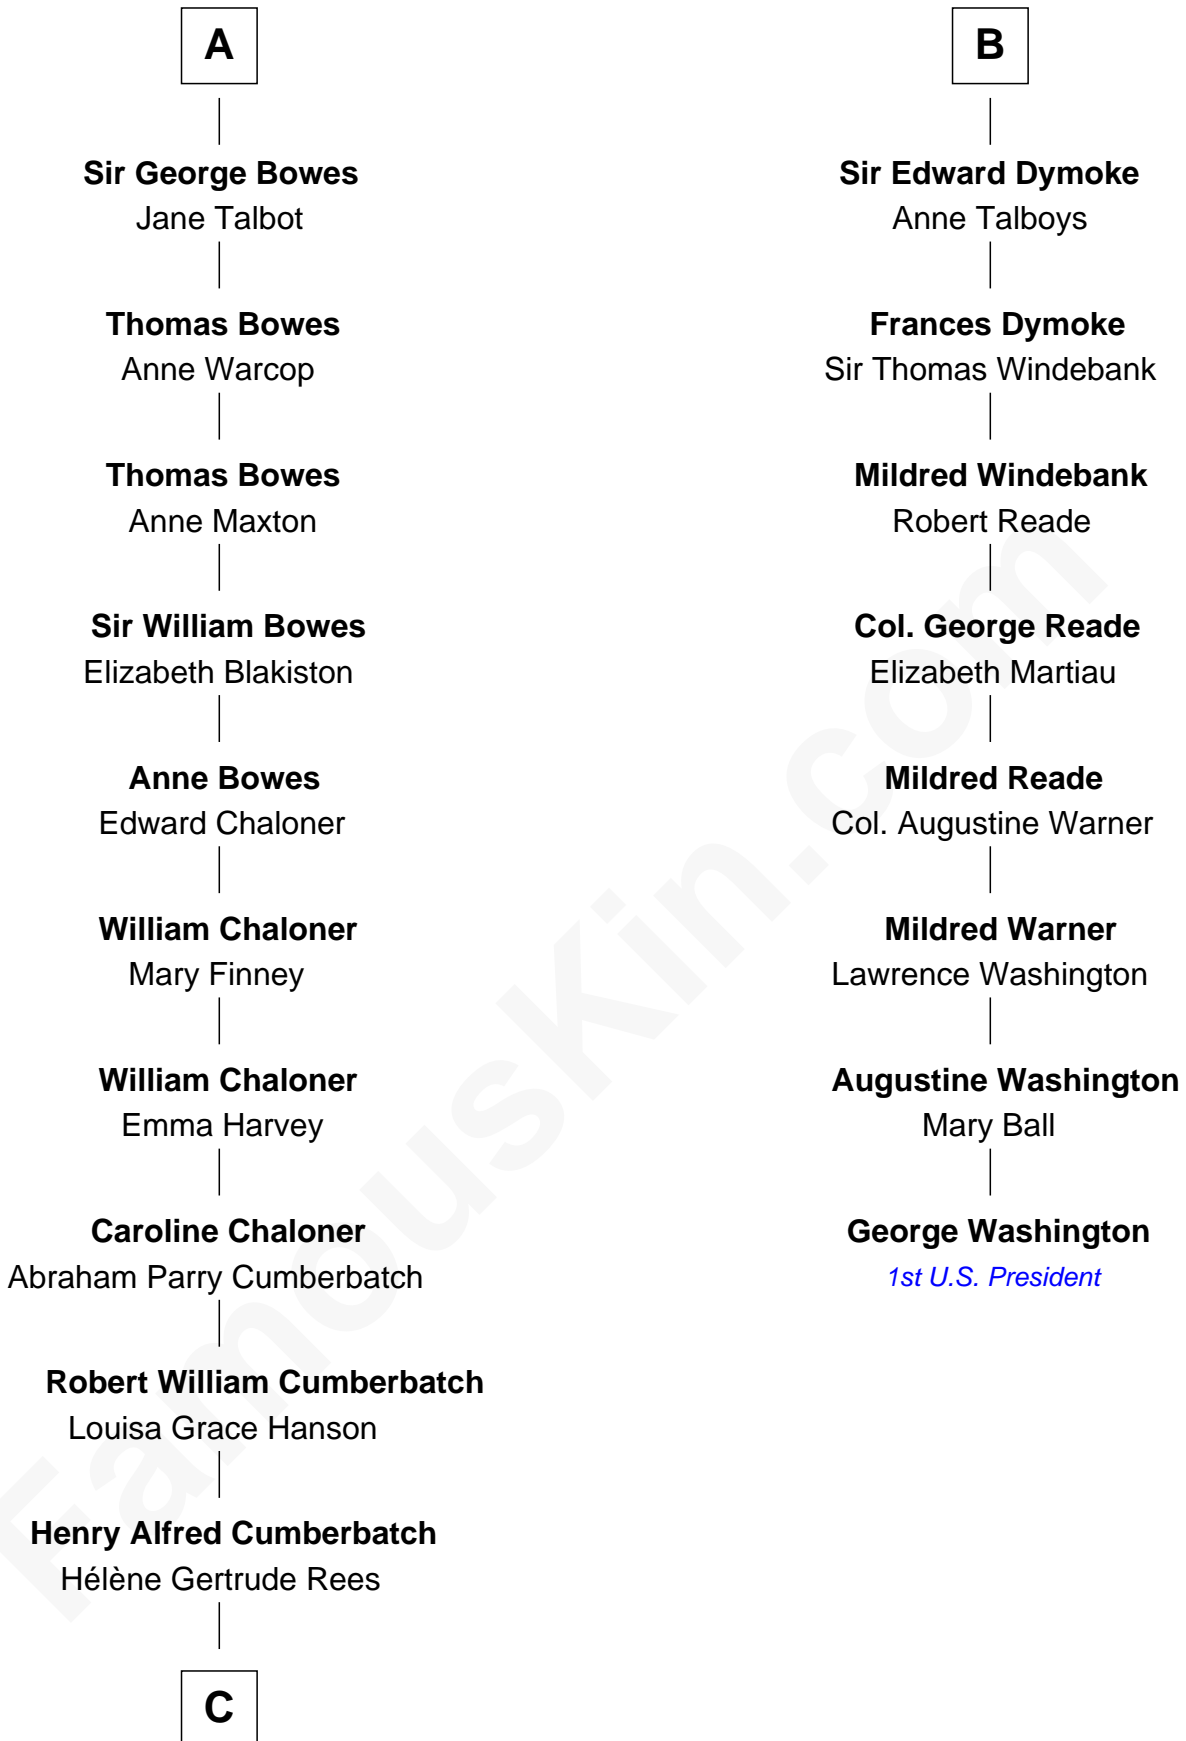

FamousKin.com

Relationship Chart of

Benedict Cumberbatch
Movie, Television and Stage Actor

14th cousin 5 times removed of

George Washington
1st U.S. President

C

Henry Carlton Cumberbatch

Pauline Ellen Laing Congdon