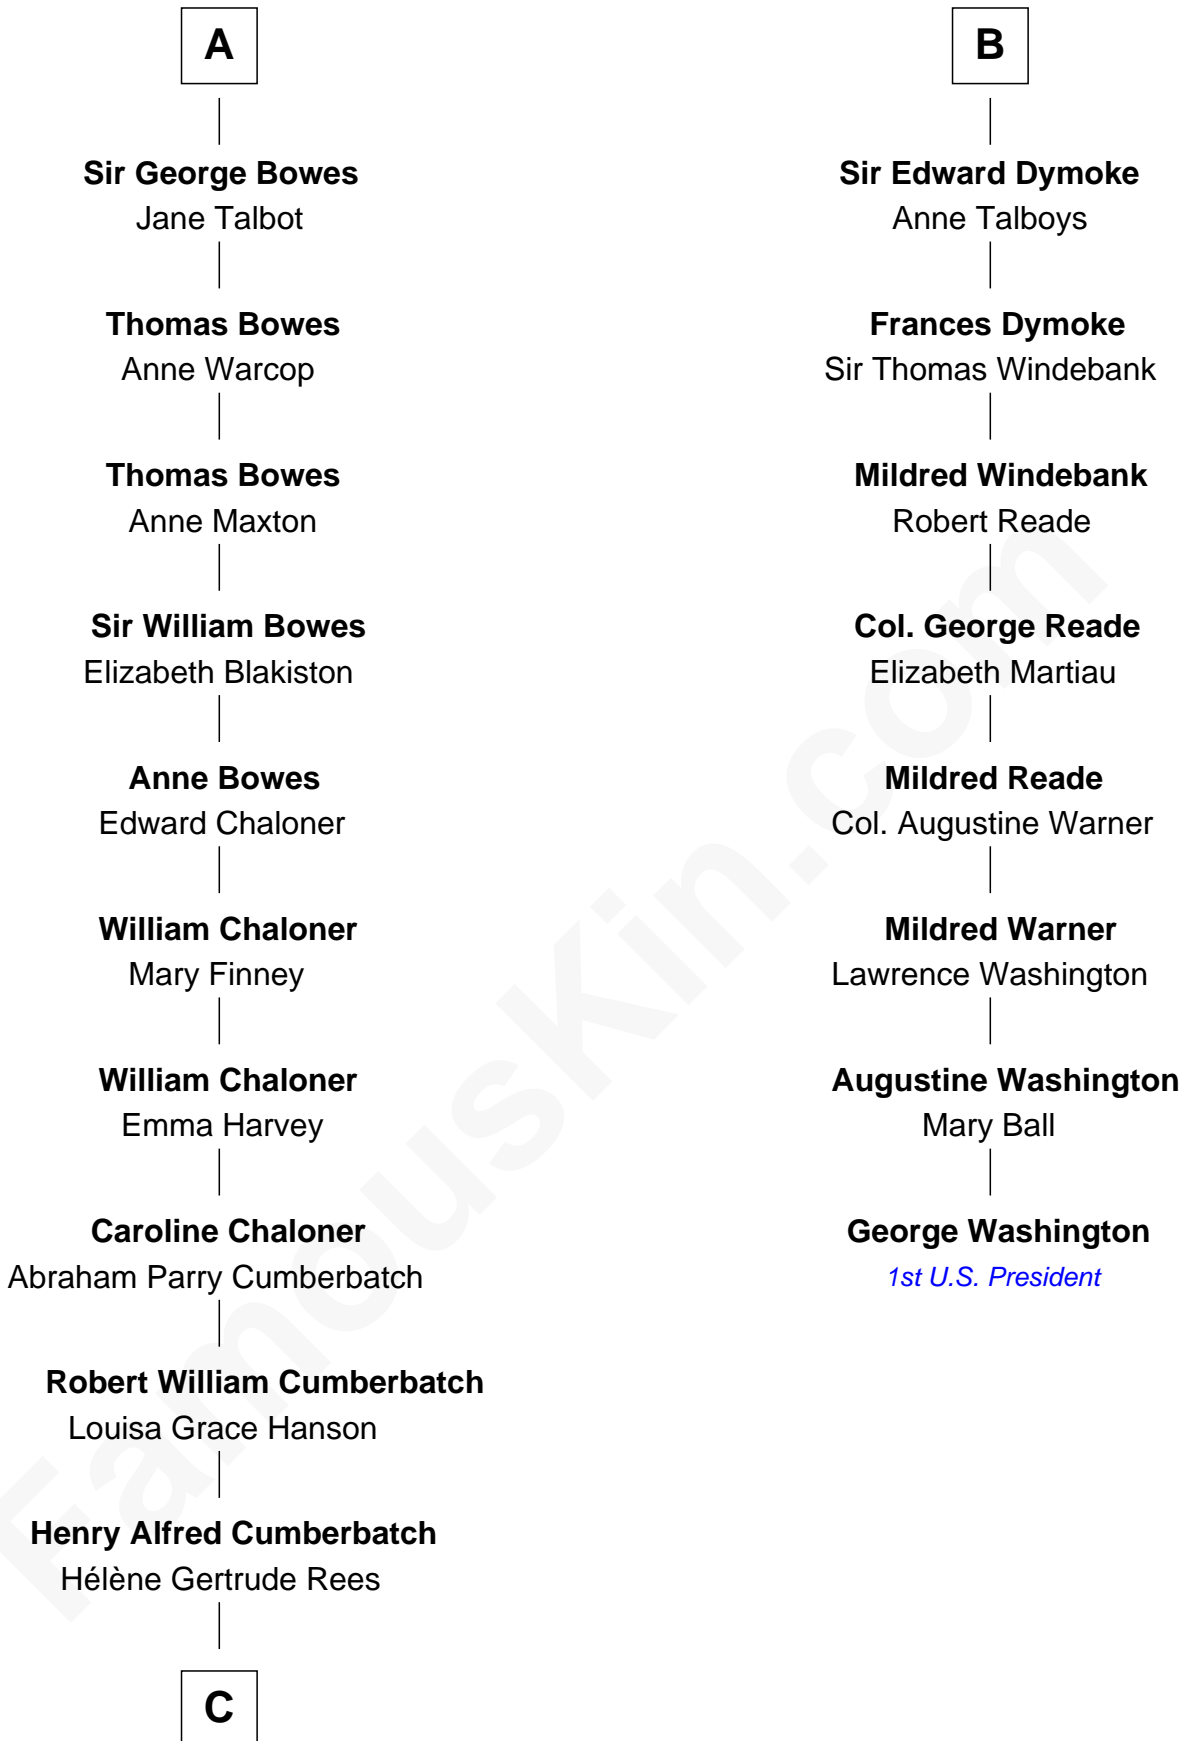

FamousKin.com

Relationship Chart of

Benedict Cumberbatch

Movie, Television and Stage Actor

14th cousin 5 times removed of

George Washington

1st U.S. President

C

Henry Carlton Cumberbatch

Pauline Ellen Laing Congdon

Timothy Carlton Congdon Cumberbatch

Wanda Ventham

Benedict Cumberbatch

Movie, Television and Stage Actor

FamousKin.com