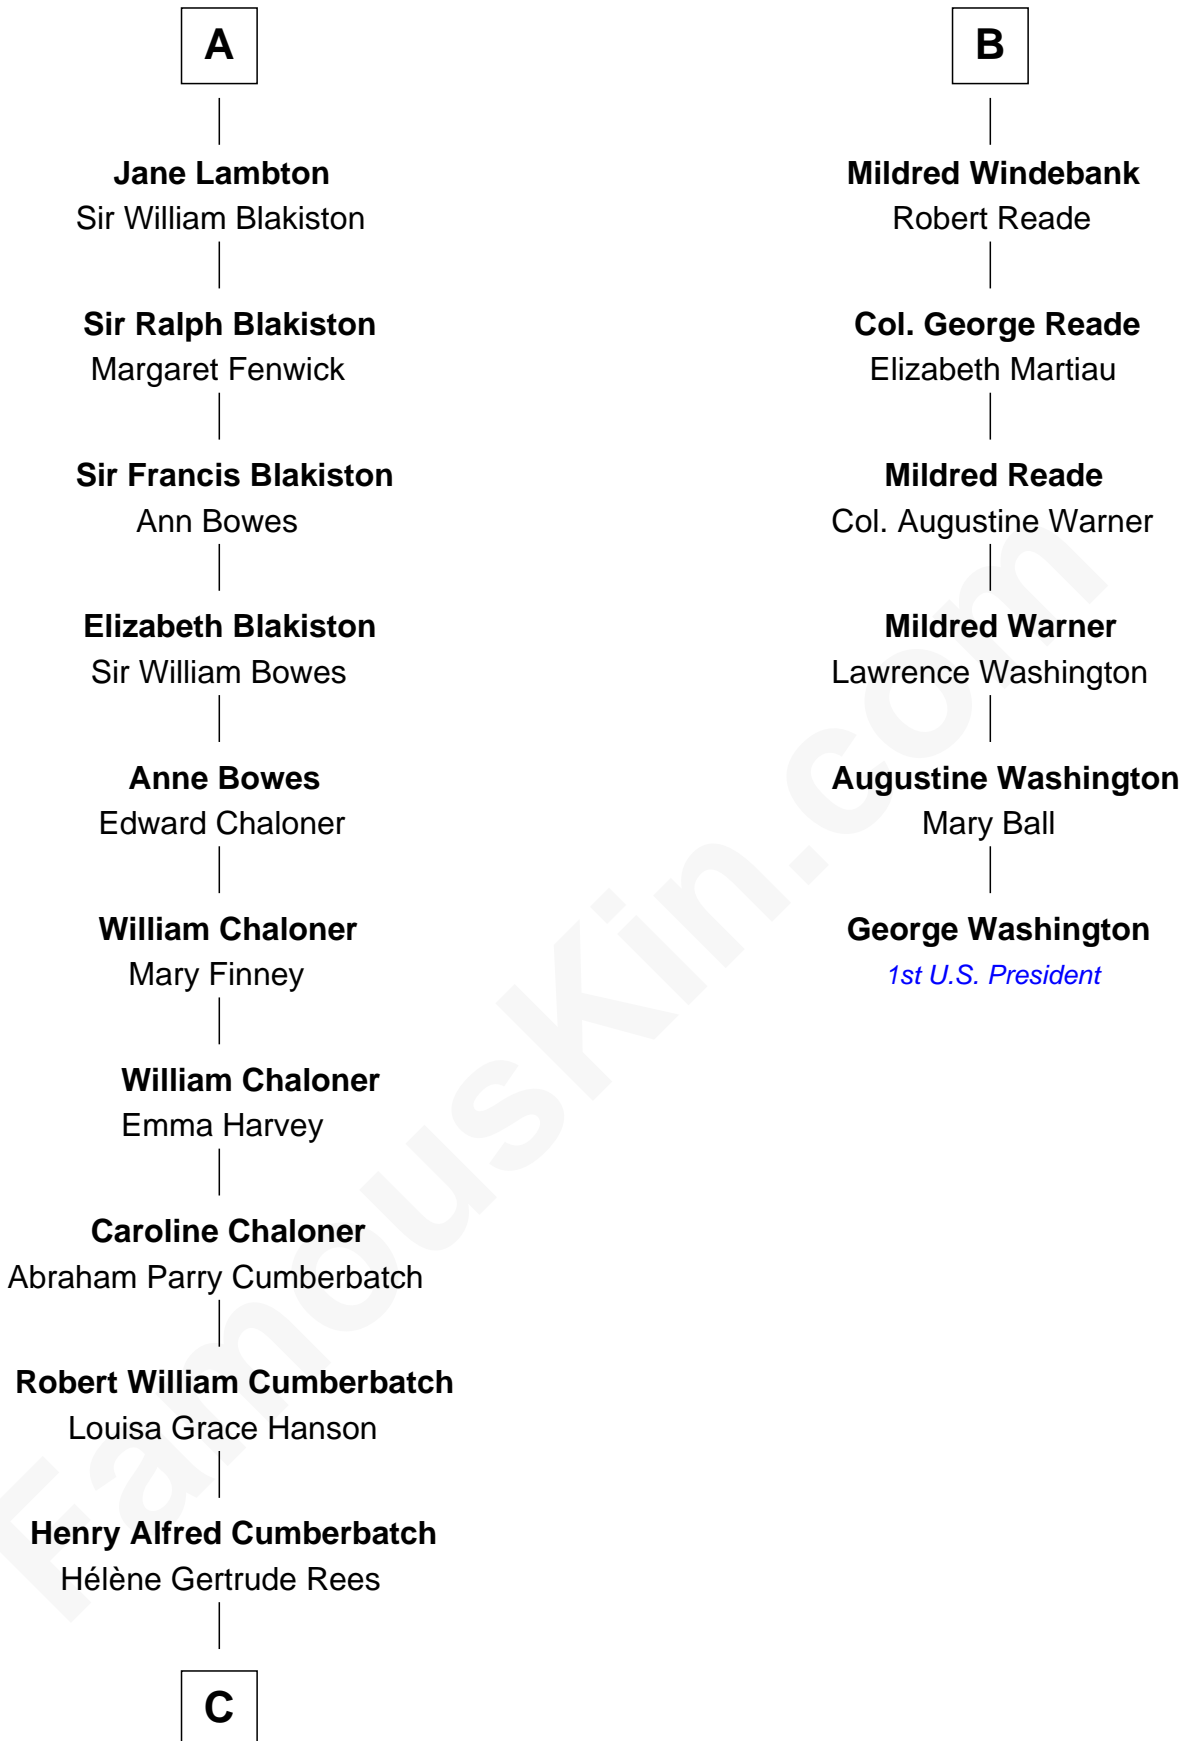

# FamousKin.com Relationship Chart of

**Benedict Cumberbatch**  
*Movie, Television and Stage Actor*

12th cousin 7 times removed of

**George Washington**  
*1st U.S. President*

**C**

Henry Carlton Cumberbatch

Pauline Ellen Laing Congdon

Timothy Carlton Congdon Cumberbatch

Wanda Ventham

**Benedict Cumberbatch**

*Movie, Television and Stage Actor*

FamousKin.com